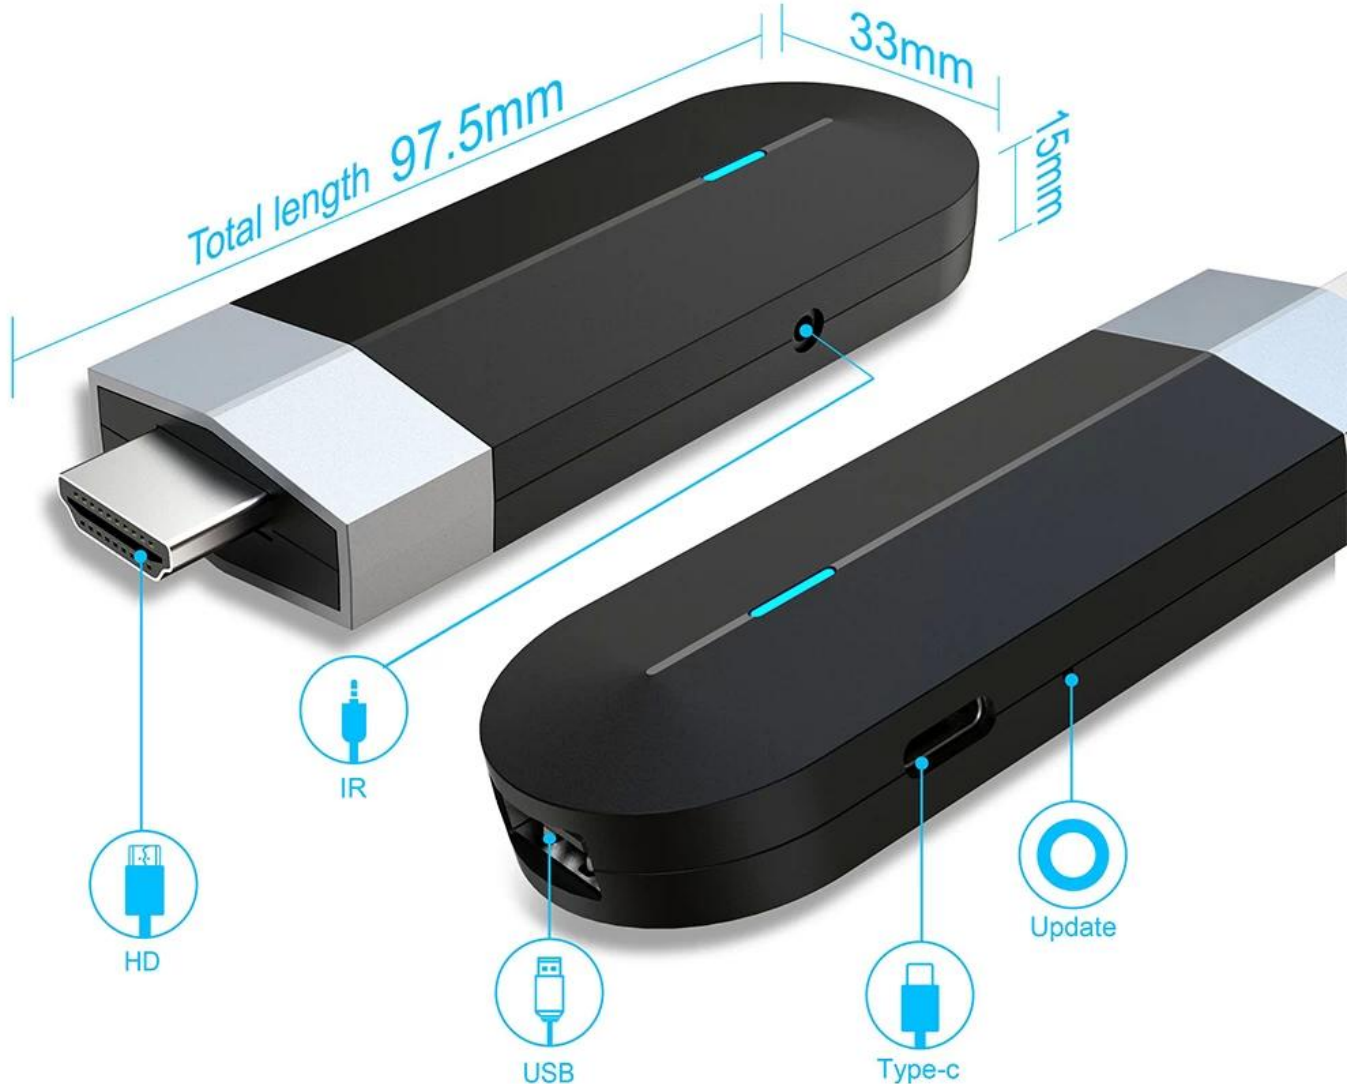

Interface & Dimension

Convenient, fast, rechargeable and data transmission type-C of the interface

The Amlogic S905Y4 SoC is a Quad Core with ARM Cortex-A35 cores that integrates a Mali-G31 MP2 GPU for graphics. On the video side, it supports native decoding of H.265, VP9 and AV1 video with 4K@120fps support up to 8K and basic HDR.

Amlogic S905Y4 chipset chooses low-power A35 CPU cores instead of keeping Cortex-A55 cores, which consumes up to 32% less battery power in achieving the same performance as Cortex-A55 cores.

Amlogic S905Y4 SoC appears to be manufactured in 12 nm for power consumption and thermals, features four ARM Cortex-A35 CPU cores up to 1.8 GHz. It has native connections for HDMI 2.1 up to 4K@120fps or 8K, USB 3.0 support, internal storage up to eMMC, Ethernet 10/100 and audio capability up to 8 channels of audio input and output.

CPU

Amlogic S905Y4 SoC Quad Core has four ARM Cortex-A35 cores, is capable of reaching 2 GHz.

GPU