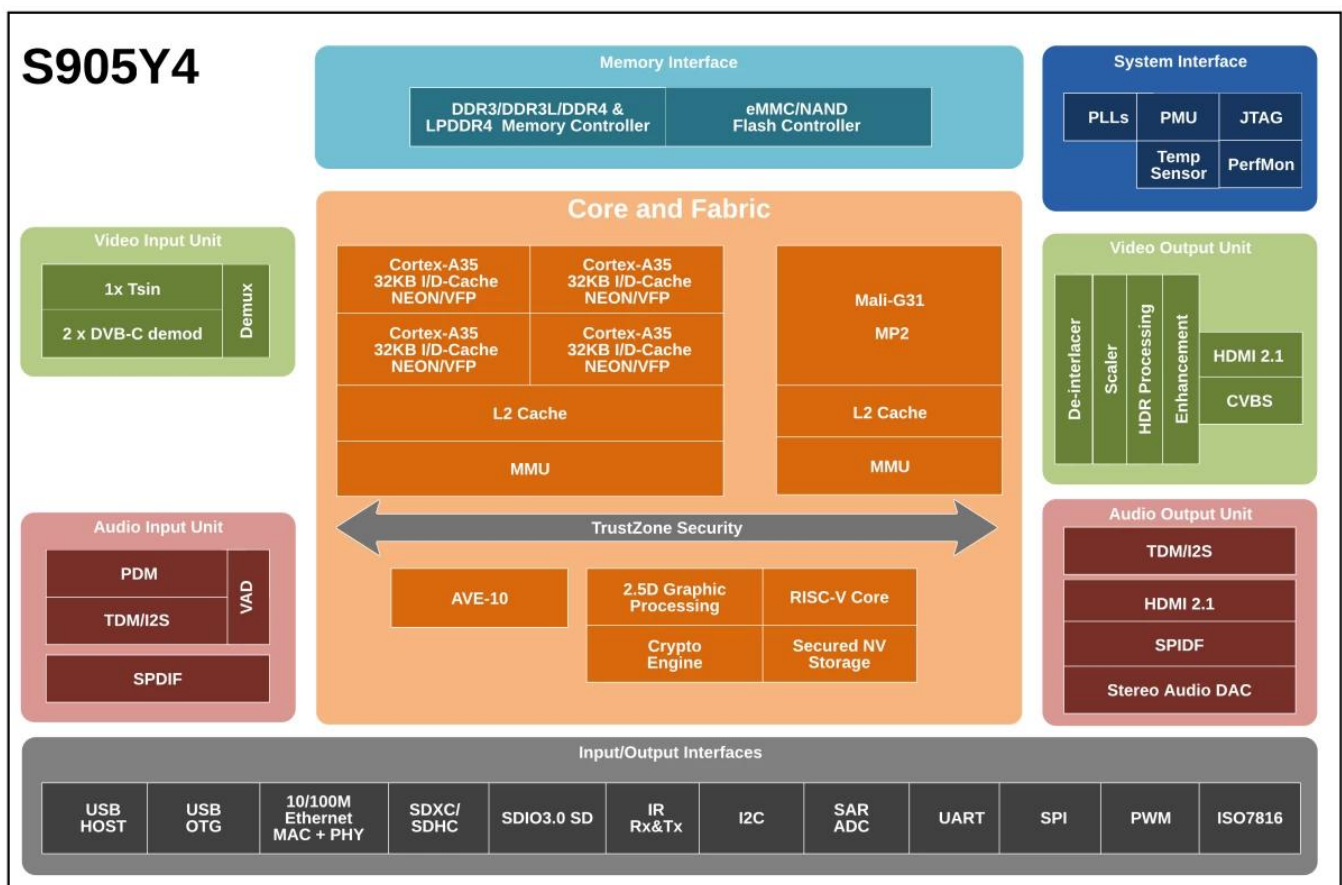

Amlogic S905Y4 chipset chooses low-power A35 CPU cores instead of keeping Cortex-A55 cores, which consumes up to 32% less battery power in achieving the same performance as Cortex-A55 cores.

Amlogic S905Y4 SoC appears to be manufactured in 12 nm for power consumption and thermals, features four ARM Cortex-A35 CPU cores up to 1.8 GHz. It has native connections for HDMI 2.1 up to 4K@120fps or 8K, USB 3.0 support, internal storage up to eMMC, Ethernet 10/100 and audio capability up to 8 channels of audio input and output.

CPU

Amlogic S905Y4 SoC Quad Core has four ARM Cortex-A35 cores, is capable of reaching 2 GHz.

GPU

In the graphics section have the Mali-G31 MP2 GPU with a maximum speed of 650Mhz and performance up to 1.3 Gpix/s per core = 2.6Gpix/s (0.65 Gpix the Mali-450). It has support for OpenGL ES 3.2 and Vulkan 1.2. It also have support OpenCL 2.0 FP, Render Script, support L2 Cache up to 512MB and bus AMBA 4 ACE-LITE.

### VPU

For the video, it support codecs h.265, VP9 and the new AV1 codec, compatible with HDR formats and support for REC709 / BT2020 profiles. This system allows us to take video up to UHD 4K@120fps or 8K resolutions without problems thanks to its HDMI 2.1 video output that theoretically can be compatible with automatic refresh synchronization, but this will depend on the implementation in the firmware and the technology of our TV.

### Android system

The system Android 11 (API 30), the kernel that controls the system is the kernel 5.4.86

Welcome to the world of Smart Android TV with our Best HD 1080P TV Box. Let's delve into what makes this device a must-have for your home entertainment setup.