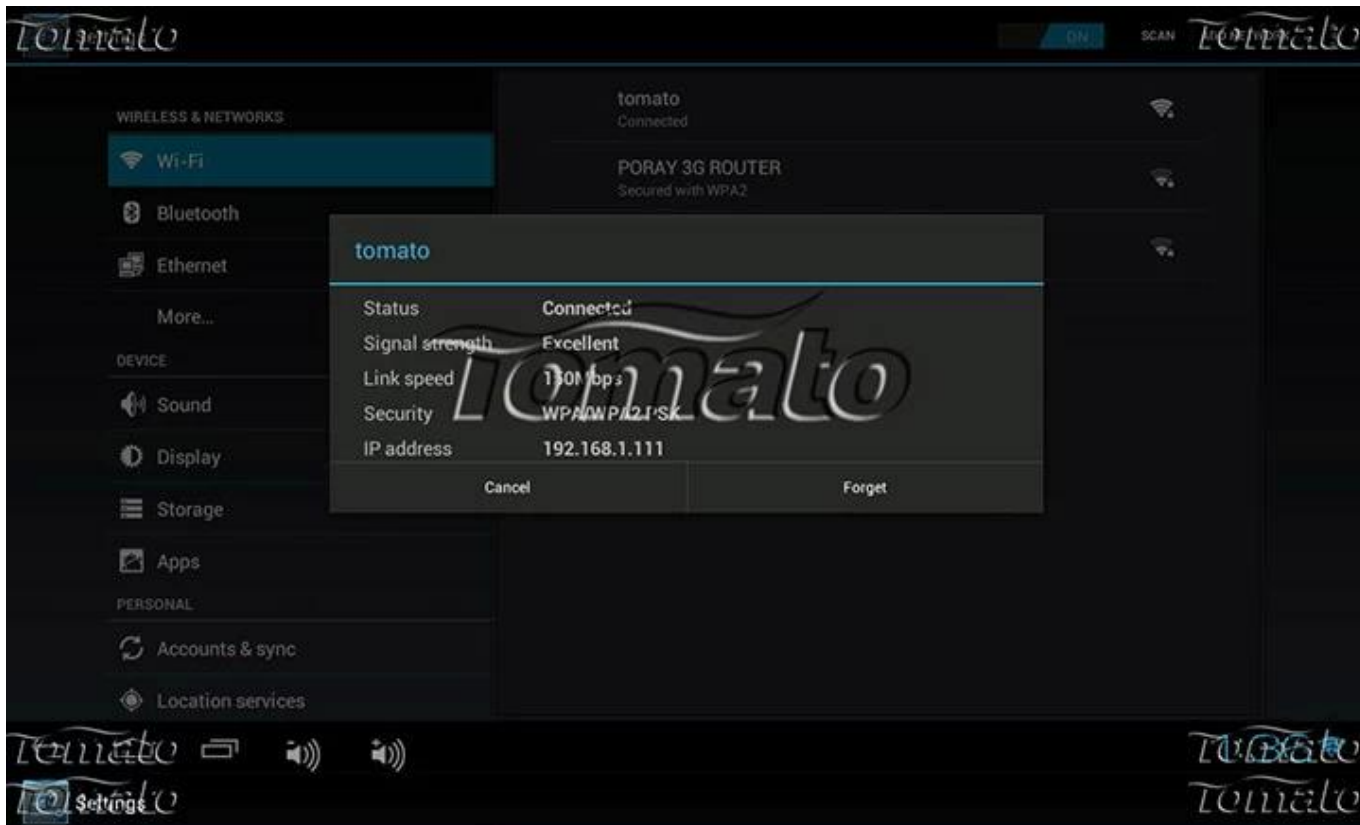

Downloads

Email

FileBrowser

Gallery

Media Center

MoviePlayer

MusicPlayer

Network

OOBE

PicturePlayer

Play Store

Popular Weeds

PPP-OC

screenshot

Search

Settings

Upgrade

Tomato

Tomato

WIRELESS & NETWORKS

- Wi-Fi
- Bluetooth
- Ethernet
- More...

DEVICE

- Sound
- Display
- Storage
- Apps

PERSONAL

- Accounts & sync
- Location services

Volumes

SYSTEM

Touch sounds

Digital audio output

PCM	<input checked="" type="radio"/>
RAW	<input type="radio"/>

Cancel

WIRELESS & NETWORKS