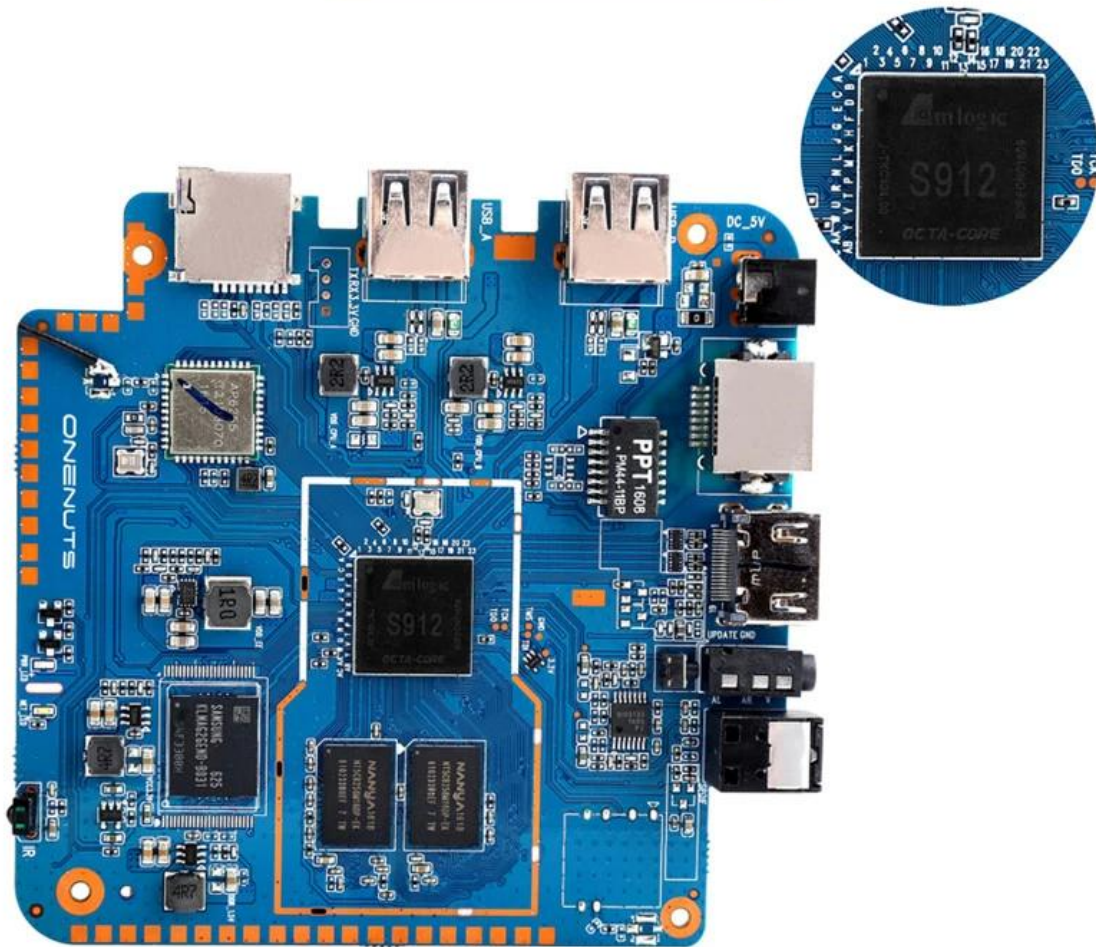

Motherboard Show

Unlock limitless entertainment possibilities with our Smart Android TV Box:

1. **Kodi Pre-Installed:** Enjoy instant access to Kodi, the renowned media player software, offering a user-friendly interface and extensive add-ons for personalized content streaming.
2. **High Performance:** Powered by cutting-edge hardware and advanced processors, our Android TV Box ensures smooth operation and swift navigation through apps and menus.
3. **Versatile Connectivity:** Connect to your favorite streaming services, social media platforms, and online content effortlessly through built-in Wi-Fi and Ethernet connectivity options.
4. **Intuitive Interface:** Navigate through your favorite apps and content with ease using the intuitive user interface, designed for seamless interaction and convenience.