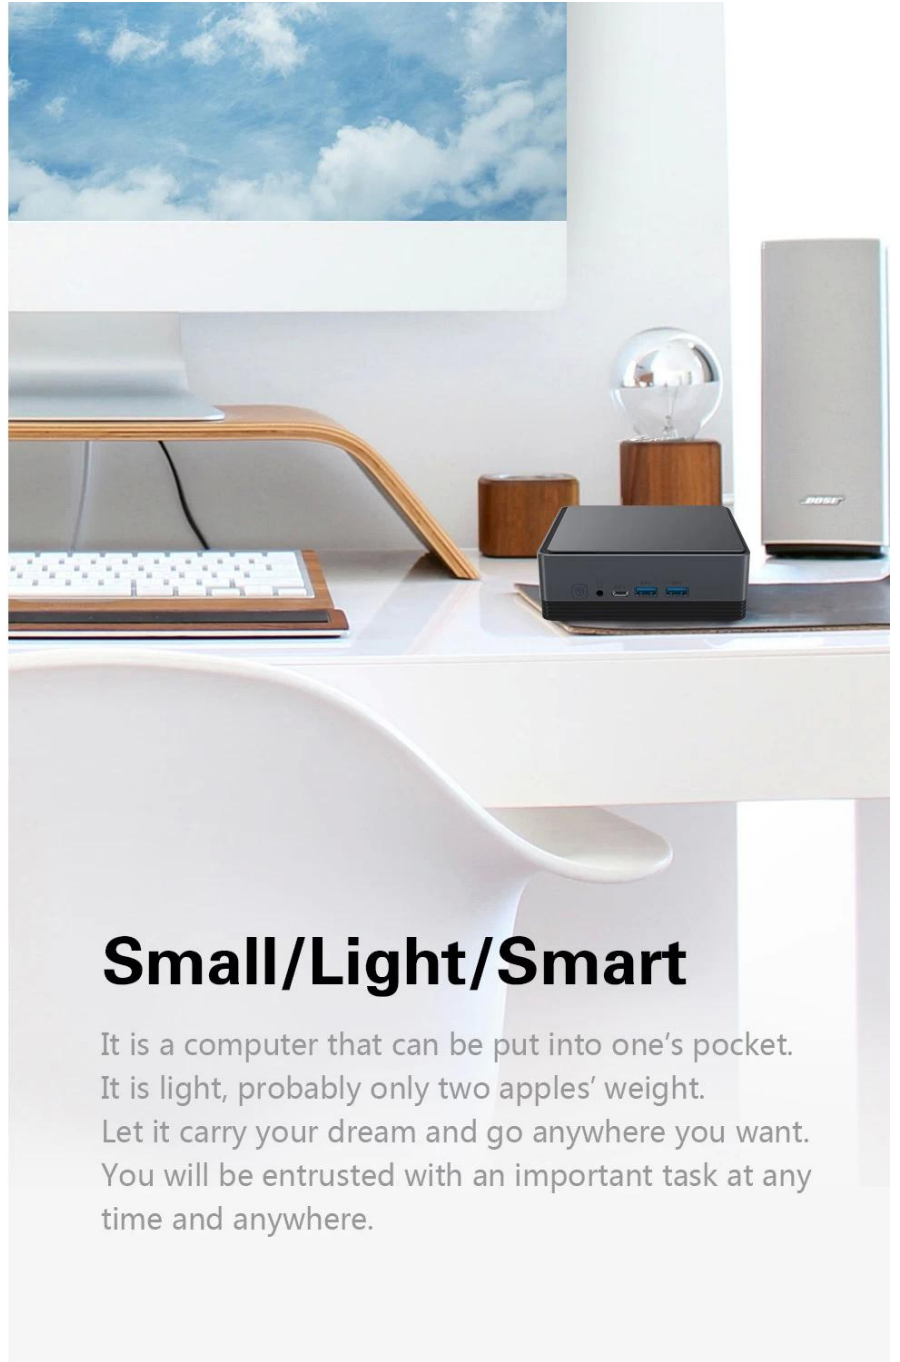

① Press switch

② Open the top cover and replace the hard drive

③ Replacement completed and close the lid

-
-
-

-
-
-

Small/Light/Smart

It is a computer that can be put into one's pocket.
It is light, probably only two apples' weight.
Let it carry your dream and go anywhere you want.
You will be entrusted with an important task at any
time and anywhere.

Various Interfaces

Various interfaces such as HDMI, LAN, USB, etc. can bring you a smart and colorful enjoyment.

- ① Switch button
- ② Audio Jack
- ③ Type-C
- ④ USB
- ⑤ USB
- ⑥ DC
- ⑦ HDMI
- ⑧ HDMI
- ⑨ USB
- ⑩ USB
- ⑪ LAN