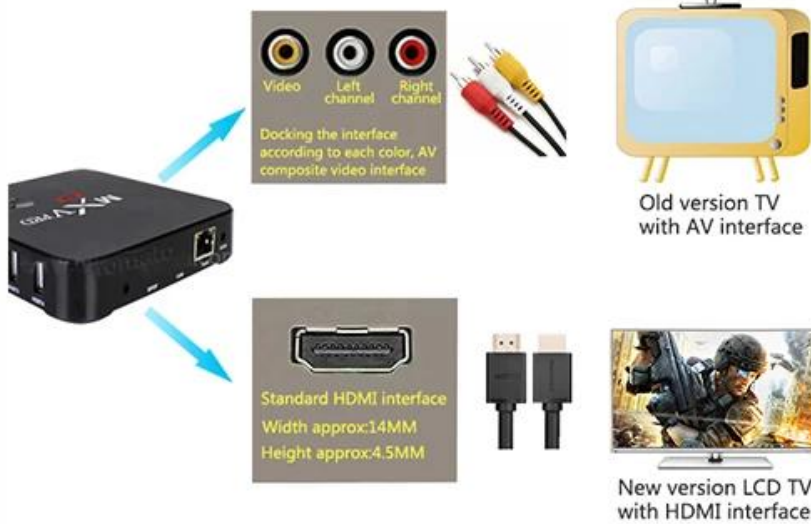

Full Quad core, 2GHz Ultra high frequency, More than 4 times Performance improvements

Breathtaking Visual Power

4K 1080i/p resolution is 4 times of full HD, so every detail of the screen is lucidity.

Bandwidth saving Lifting speed

H.265 hardware decoding can save 50% bandwidth resources;
Let you watch the 4K movie smoothly

Only two steps, Easy operation

Step 1: Connect to the TV

Step 2: Connect to the Internet

Discover the ultimate entertainment experience with our MXQ PRO Android TV Box. Explore the features and benefits that make this device a must-have for streaming media enthusiasts, tech-savvy users, and anyone seeking high-quality entertainment options.

Enhanced Entertainment Features Our MXQ PRO Android TV Box offers enhanced entertainment features, including Android 5.1.1, 64-bit processing power, and support for 4K*2K resolution. Dive into a world of seamless streaming, high-definition visuals, and immersive viewing.