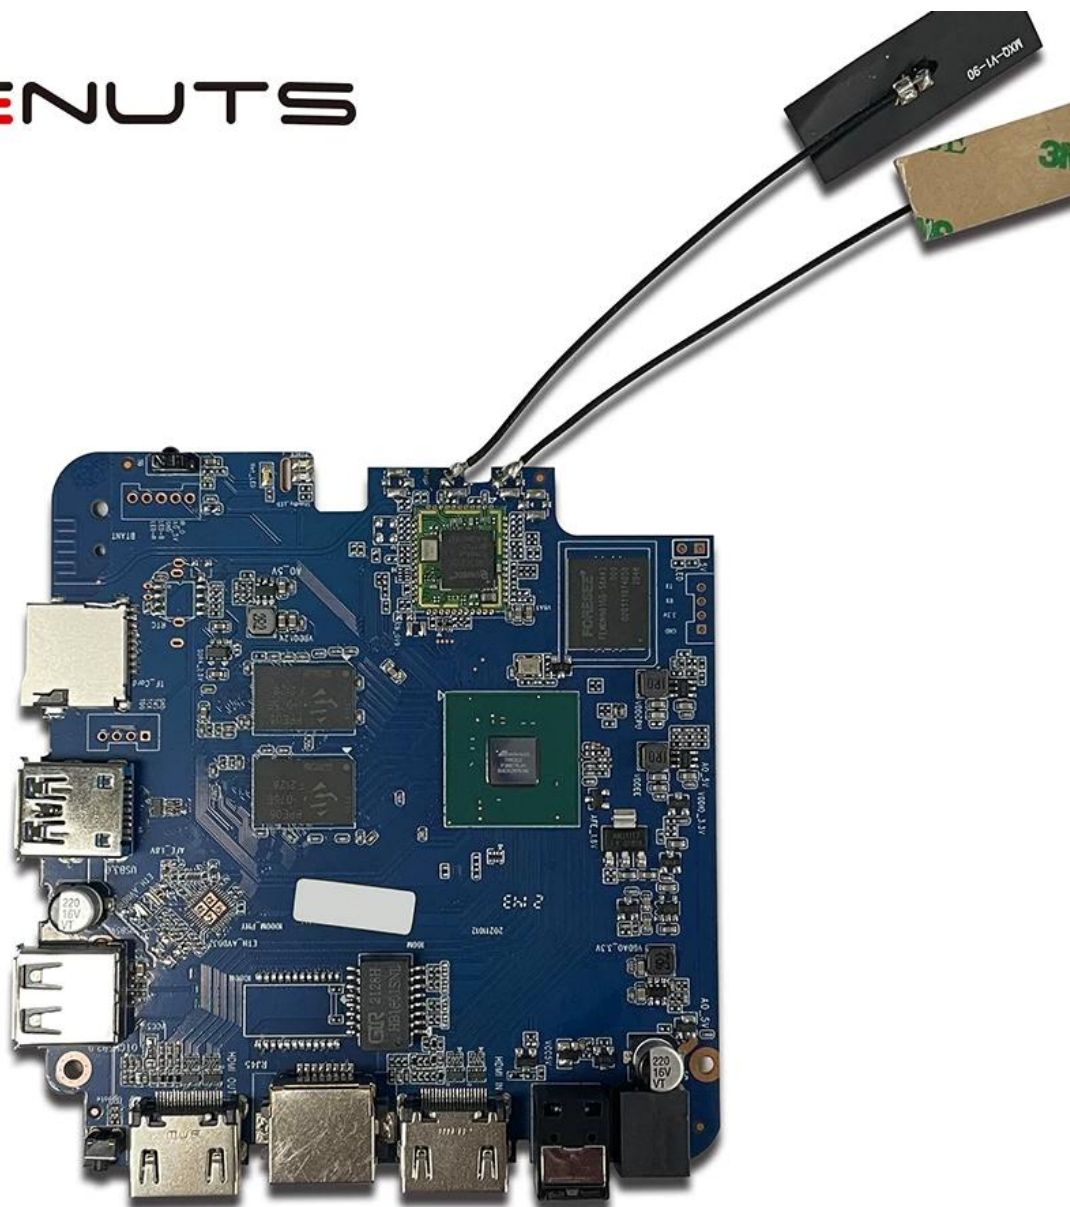

ONENUTS

Multi-core 32/64-bit CPU and 3D GPU with high performance	Powerful multimedia processing capability, supporting all mainstream video decoding including 8K/4K 10-bit AV1/H.265/VP9/AVS2	Supports all mainstream HDR standard including Dolby Vision, HDR10 and HLG	Unique Trulife picture quality enhancement engine, offering theater-like visual effect	Complete production-ready security solution, supporting secure boot, secure OS and mainstream DRMs
Ultra-high performance and ultra-low power consumption	Ultra-high SoC integration and rich peripheral interfaces	Complete IP license, including Dolby, DTS, etc.	Supports screen projection technology like DLNA, Miracast etc.	Provides mature turn-key solution for both split and AIO smart TV

Welcome to our wholesale Android TV Box, delivering exceptional performance and features to