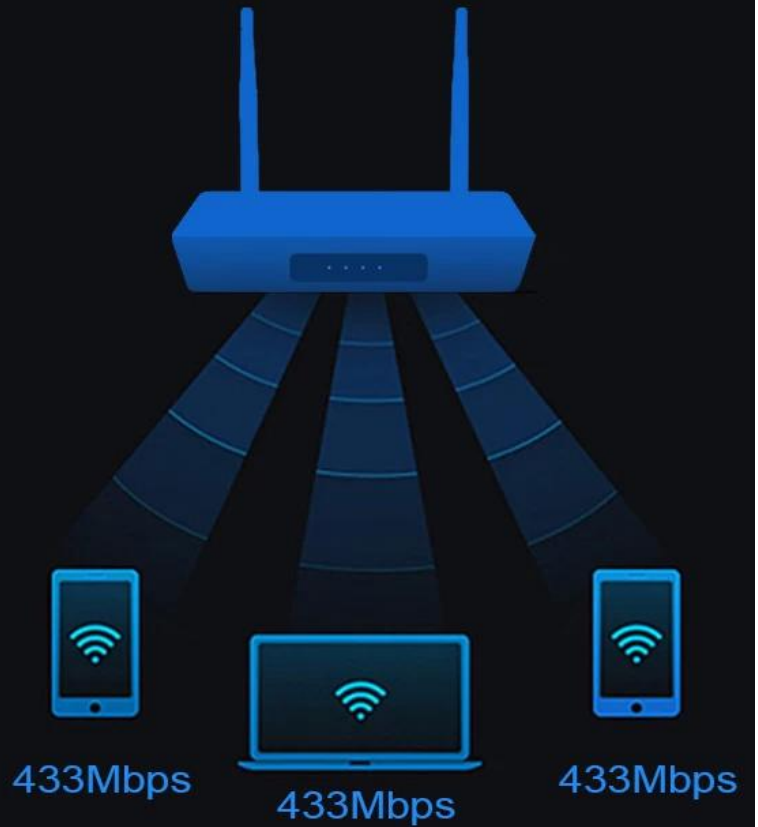

Smart TV Box