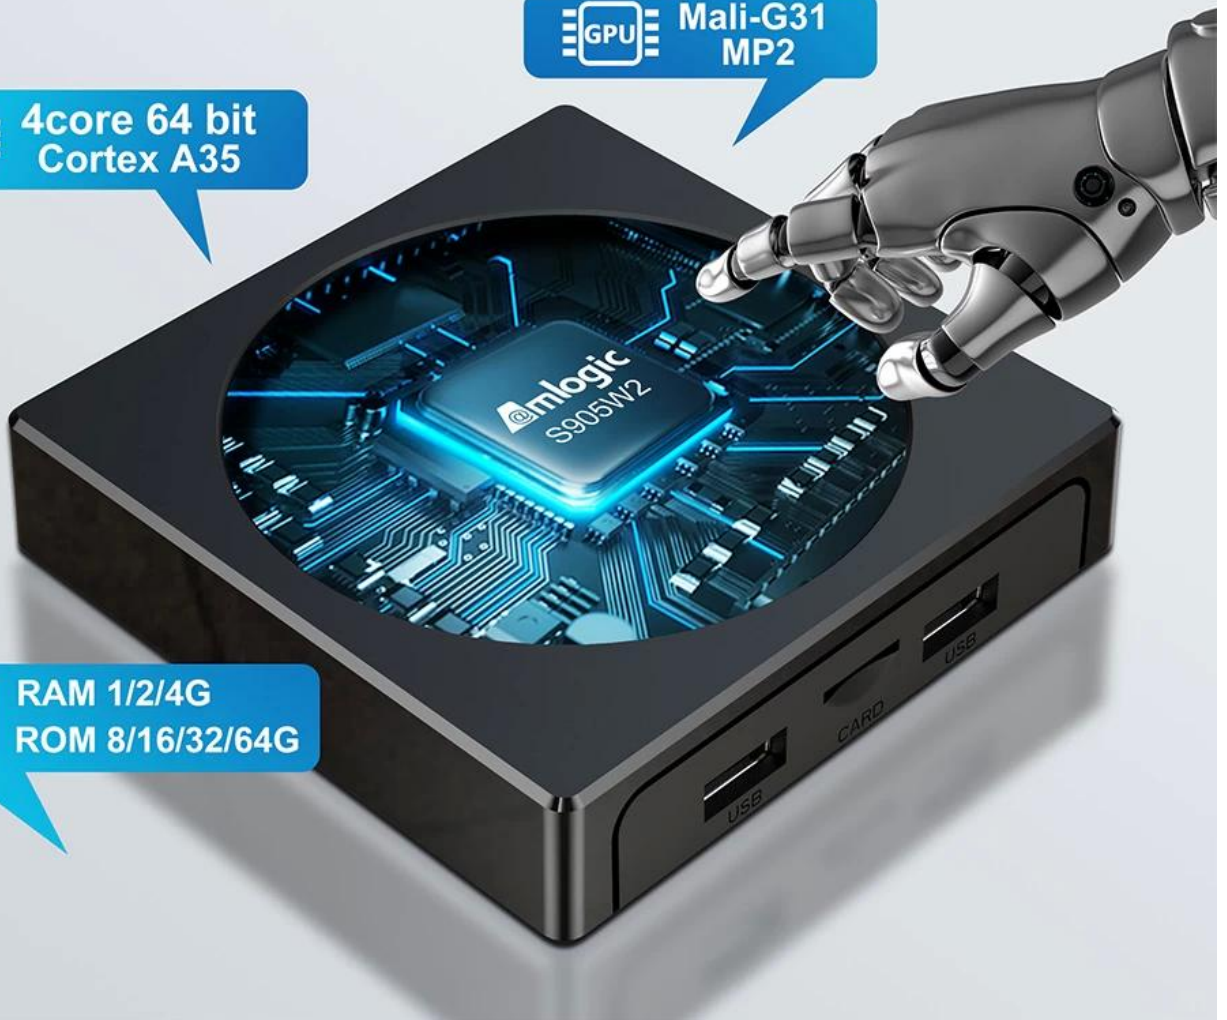

# 4K TV Box features with HDR10+

# Amlogic S905W2 Quad Core

With ARM Cortex-A35 high-performance CPU which delivers the best combination of power efficiency and performance in its class

 4core 64 bit  
Cortex A35

 Mali-G31  
MP2

 RAM 1/2/4G  
ROM 8/16/32/64G