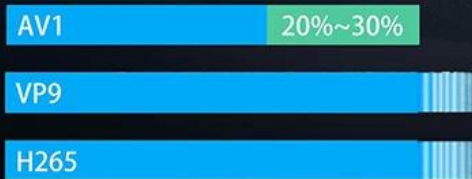

AV1

More videos for less data
AV1 is 30% better than H.265 or VP9.