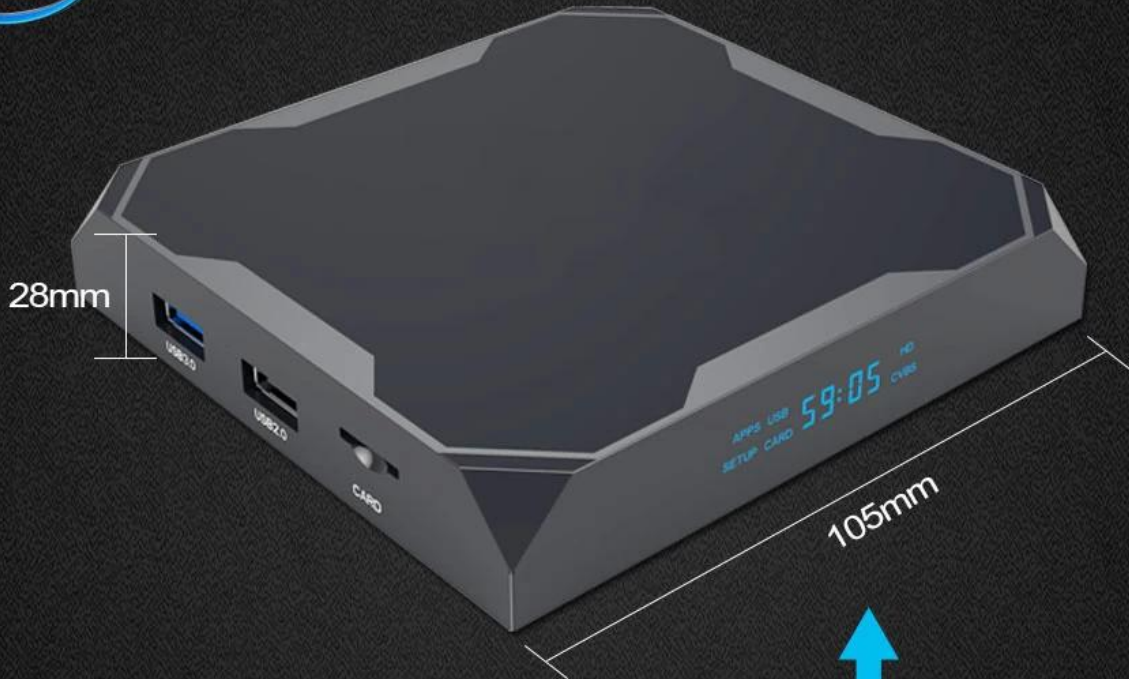

Support HDR+

HDR makes it's possible that color gamut expands 100% and maximum

Smart Box

LCD Pannel:

Time: System Time Display.

HD: HD Video Output Status Display.

CVBS: AV Status Display.

USB: USB Mount Status Display.