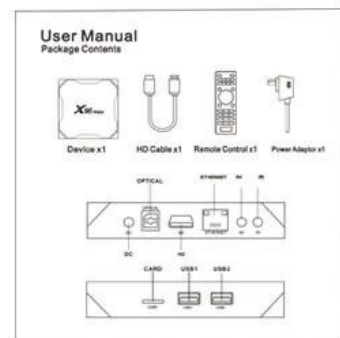

Smart Box

Elevate your home entertainment experience with the Onenuts Amlogic S905X2 14nm Chipset 4K Ultra HD USB3.0 Android Set-Top Box. Offering a powerful combination of advanced features and cutting-edge technology, this device delivers exceptional performance and versatility.

1. Advanced Amlogic S905X2 Chipset:

Powered by the advanced Amlogic S905X2 14nm Chipset, this set-top box delivers smooth and efficient performance, ensuring a seamless streaming experience.

2. Stunning 4K Ultra HD Resolution:

Enjoy breathtaking visuals with support for 4K Ultra HD resolution. Immerse yourself in crisp details, vibrant colors, and lifelike clarity for an unparalleled viewing experience.

3. Fast USB 3.0 Connectivity: