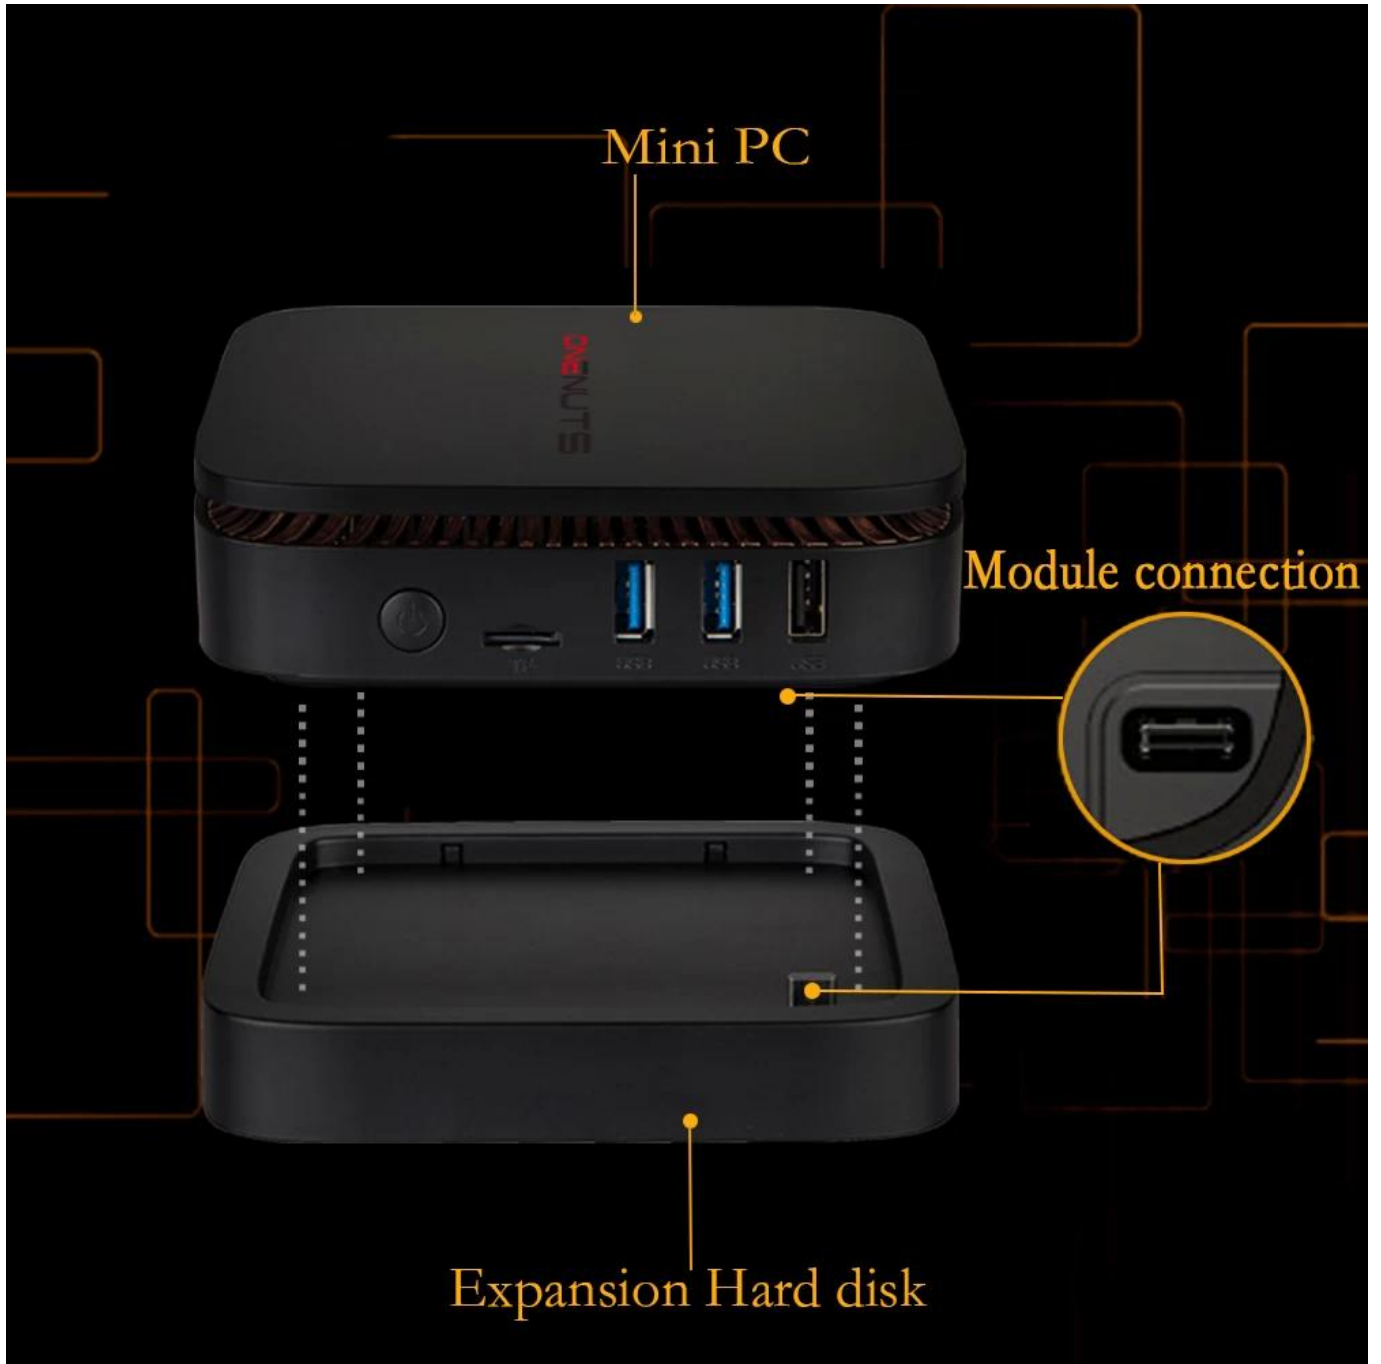

3. EXPAND STORAGE BY MULTI-WAYS: 1. Fit mSATA SSD to the mSATA slot inside the main unit (mSATA SSD up to 128GB, but not include), by this way you can choose to clone the preinstalled Win 10 into the SSD; 2. It's expandable with the addition of up to 2 TB of 2.5 inch SSD or HDD fitted in the base expansion box.

4. Designed with fan helps to reduce heat. All important connections are available: 1x LAN, 2x USB 3.0, 2x USB 2.0, 2x HDMI, 1x audio output, 1x Micro SD slot (for TF cards with up to 128GB).

5. GREAT HOME THEATER PC: The mini desktop computer comes with 4K ultra high definition streaming capability, giving you a best-in-class television experience with true-to-life picture quality, which can be used as a media center to enjoy TV shows or games.

MINI but powerful
5inch*5inch*2inch

Windows 10 in a mini Desktop computer

Ideal for office work or web

Browsing—Effective,extremely quiet

power

TF

USB 3.0

USB 3.0