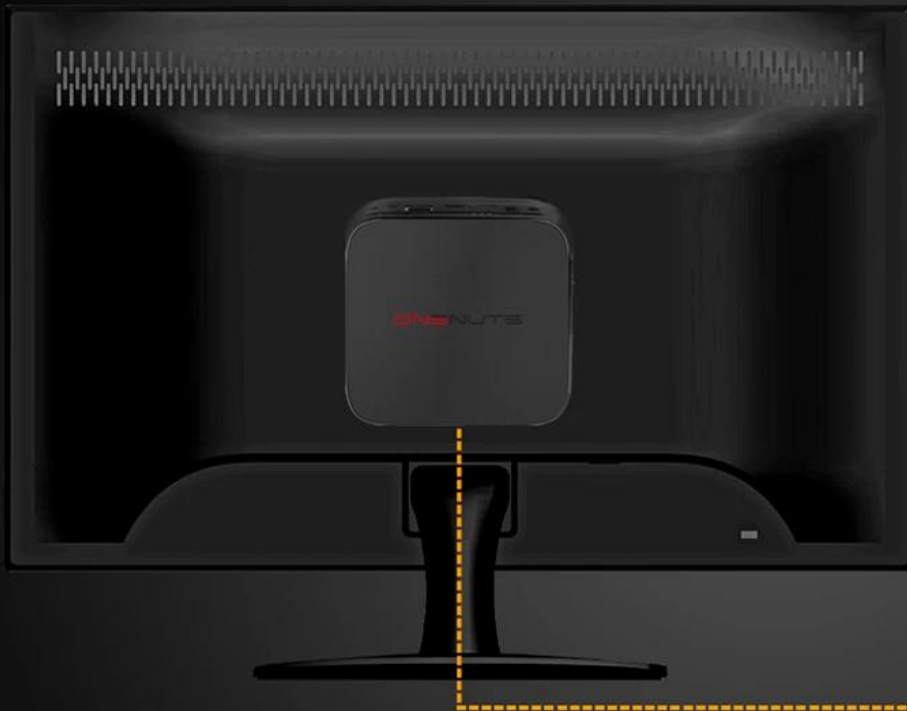

4. Designed with fan helps to reduce heat. All important connections are available: 1x LAN, 2x USB 3.0, 2x USB 2.0, 2x HDMI, 1x audio output, 1x Micro SD slot (for TF cards with up to 128GB).

5. GREAT HOME THEATER PC: The mini desktop computer comes with 4K ultra high definition streaming capability, giving you a best-in-class television experience with true-to-life picture quality, which can be used as a media center to enjoy TV shows or games.

MINI but powerful
5inch*5inch*2inch

Windows 10 in a mini Desktop computer

Ideal for office work or web

Browsing—Effective,extremely quiet

power

TF

USB 3.0

USB 3.0

4GB DDR
32GB EMMC

Expansion
Hard disk
Up to 2TB

WIFI
2.4G/5G
802.11 b/g/n/a

2*USB2.0
2*USB3.0

OS
Windows 10

1000M
Ethernet

VESA
Mount

VESA MOUNT

Hiding the mini pc behind your Computer Monitor
Save place for your office desk and enjoy entertainment.

VESA MOUNT

Settings

1:48 AM 3/7/2019

Windows Settings

Find a setting

- System**
Display, sound, notifications, power
- Devices**
Bluetooth, printers, mouse
- Phone**
Link your Android, iPhone
- Network & Internet**
Wi-Fi, airplane mode, VPN
- Personalization**
Background, lock screen, colors
- Apps**
Uninstall, defaults, optional features
- Accounts**
Your accounts, email, sync, work, family
- Time & Language**
Speech, region, date
- Gaming**
Game bar, captures, broadcasting, Game Mode
- Ease of Access**
Narrator, magnifier, high contrast
- Cortana**
Cortana language, permissions, notifications
- Privacy**
Location, camera
- Update & Security**
Windows Update, recovery, backup