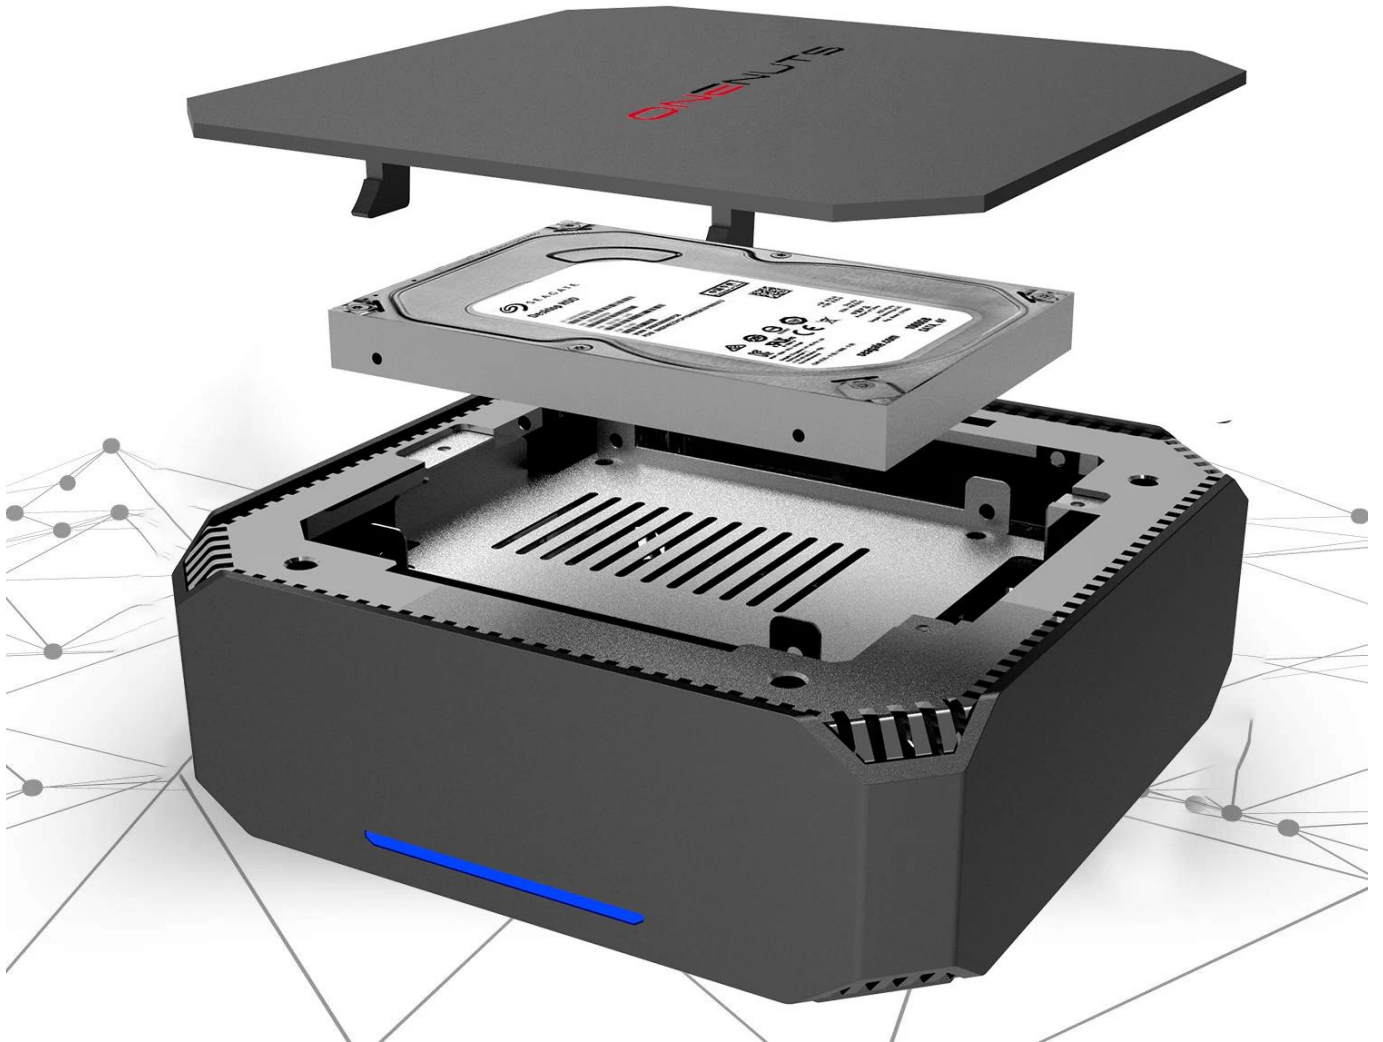

VGA

Monitoring equipment

Office equipment

NAS

allows you to work on
three displays at the same time.

Expandable hard drive design

Support SATA SSD/HDD up to 2TB,TF card up to 256GB

Super mini and wisdom

Holding it easily in your palm
(5.04x5.04x2.05Inch)

Super mini and wisdom

Ideal for industrial, educational and commercial applications

Education

Personal Office

Home Theater

Advertising signage

The Onenuts Nut 6 Mini PC is designed to deliver exceptional performance and versatility in a compact form factor. Here's an overview of its key features:

Ample Storage and Memory:

The Nut 6 Mini PC offers ample storage options, allowing you to store your files, documents, media, and applications with ease. With support for up to 8GB of DDR3 RAM, you can enjoy smooth multitasking and seamless performance.

Compact and Stylish Design:

The Nut 6 Mini PC features a compact and stylish design that fits seamlessly into any workspace or entertainment setup. Its sleek appearance and small footprint make it ideal for use in home offices, living rooms, or multimedia centers.