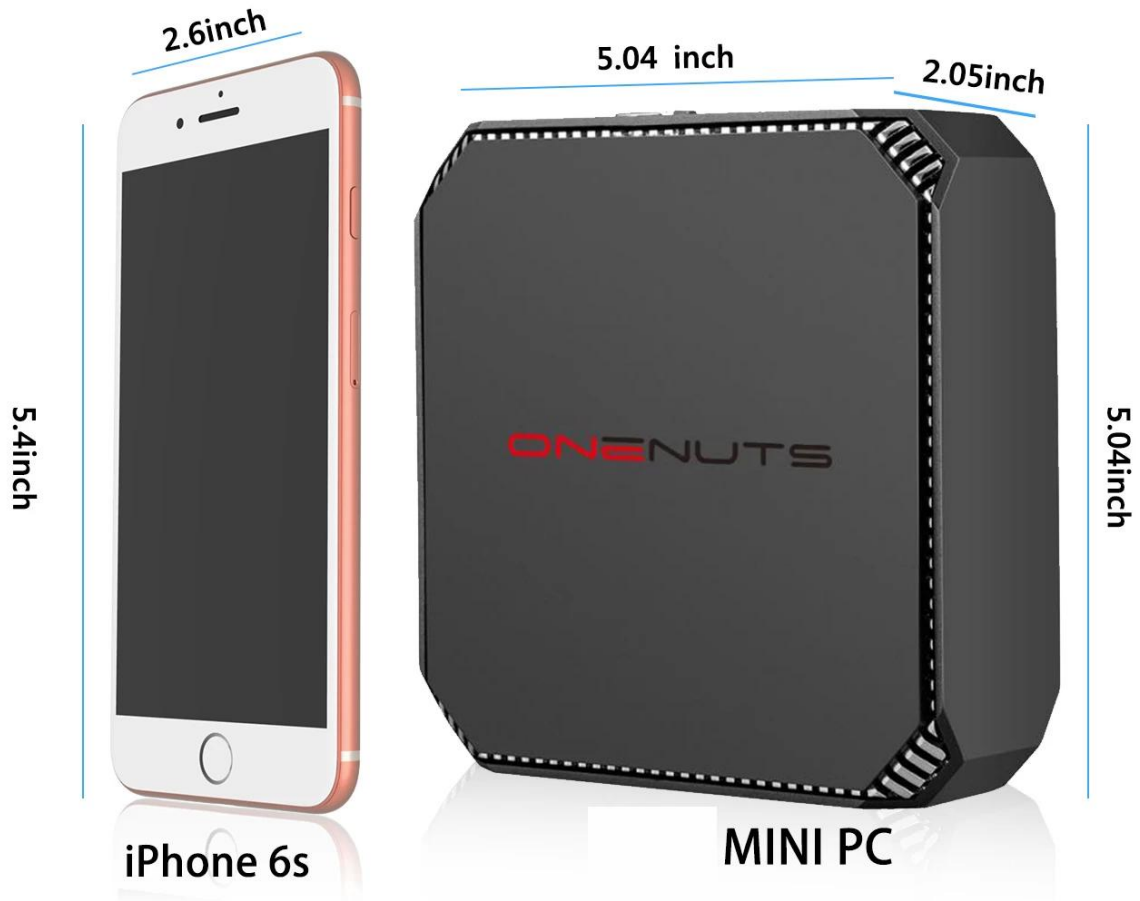

VGA

Monitoring equipment

Office equipment

NAS

allows you to work on
three displays at the same time.

Expandable hard drive design

Support SATA SSD/HDD up to 2TB,TF card up to 256GB

Super mini and wisdom

Holding it easily in your palm
(5.04x5.04x2.05Inch)

Super mini and wisdom

Ideal for industrial, educational and commercial applications

Education

Personal Office

Home Theater

Advertising signage

The Onenuts Nut 6 Mini PC is designed to deliver exceptional performance and versatility in a compact form factor. Here's an overview of its key features:

Ample Storage and Memory:

The Nut 6 Mini PC offers ample storage options, allowing you to store your files, documents, media, and applications with ease. With support for up to 8GB of DDR3 RAM, you can enjoy smooth multitasking and seamless performance.