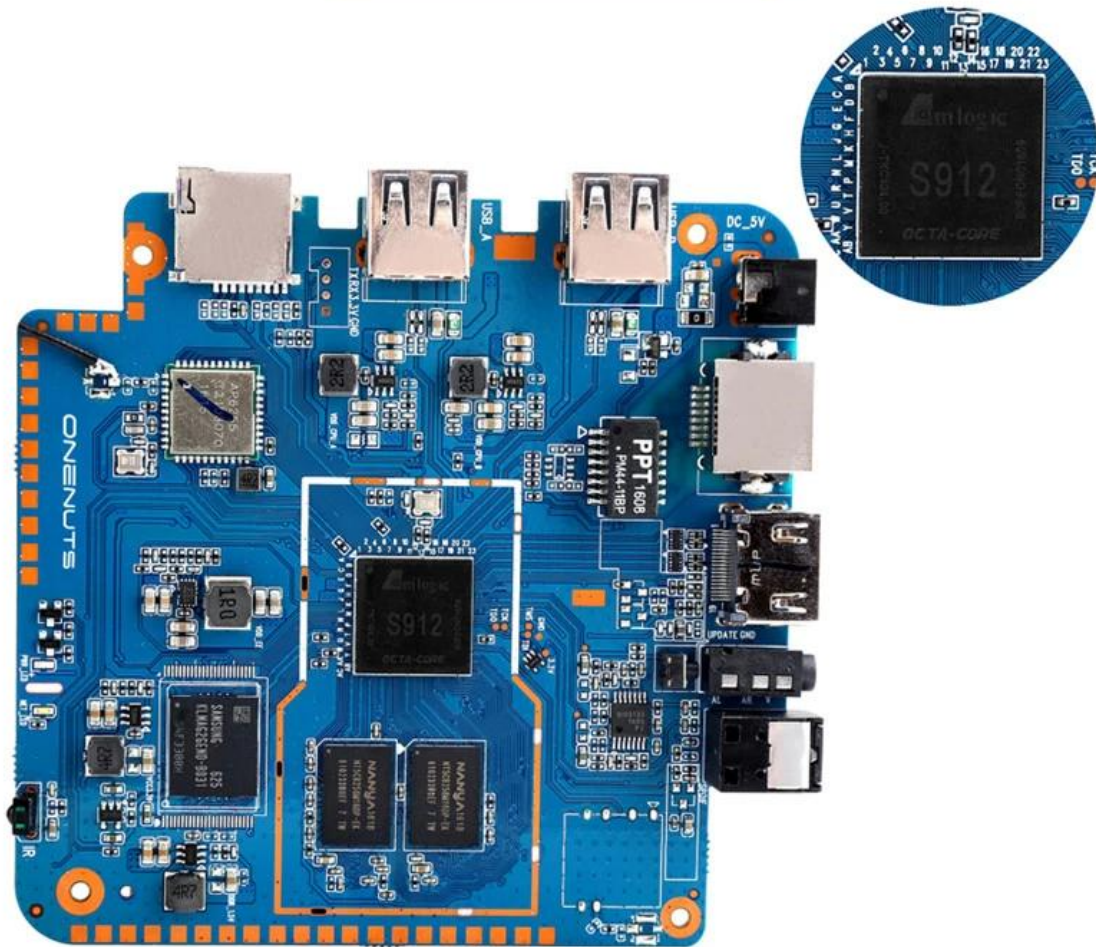

With Bluetooth headphone, enjoy your happy private world.

Young Look

Model No.	ONENUTS Nut 1
CPU	Amlogic S912 octa-core ARM Cortex A53 processor @ up to 2.0GHz
GPU	ARM Mail-T820MP3 GPU up to 750MHz(DVFS)
ROM	2GB DDR3
Internal Storage	16GB eMMC flash and SD slot up to 32GB
Video Docoder	VP9-10/H.265 up to 4Kx2K@60fps
HDMI	HDMI 2.0a up to 4K @ 60Hz with CEC and HDR support, and AV port

OTA Update

Support background auto upgrade and offer you the newest experience.

Product structure

What is in the box?

Portable & Environmental EVA Bag

Motherboard Show

Ultimate Visual Experience: Our 4K HD Android TV Box Supplier offers unparalleled visual clarity, bringing your favorite movies, shows, and games to life in stunning 4K resolution. Enjoy vibrant colors, sharp details, and immersive visuals like never before.