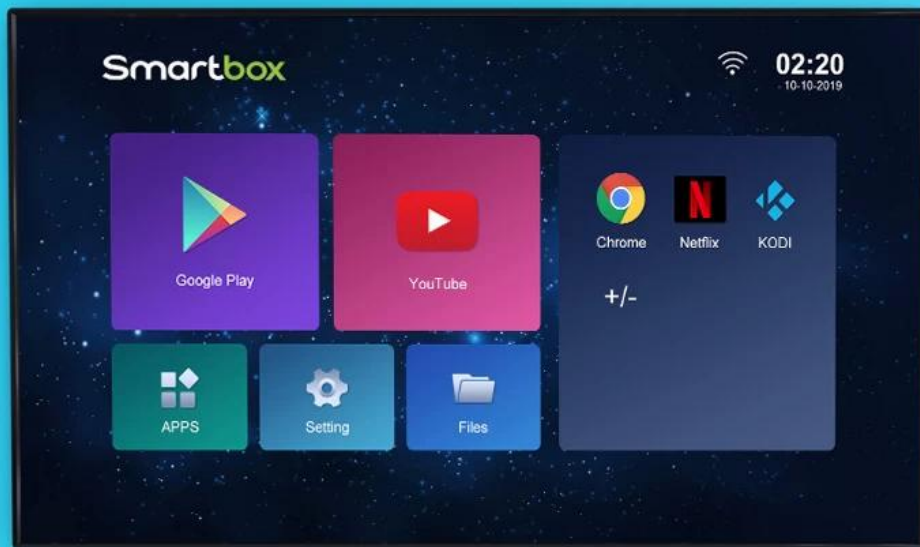

# Set Top Box Allwinner H616 Quad Core Android 10 TV Box

Specifications	
Model No.	X96MATE
CPU	Allwinner H616 Quad Core ARM Cortex A53
GPU	G31 OpenGL3.2
RAM	DDR3: 4GB
Internal Storage	eMMC: 32GB(Option:64GB)
OS	Android 10.0
WiFi	IEEE 802.11 b/g/n/ac
Video&Audio CODEC	
Video	<p>Video Engine (AVE) with dedicated hardware decoders and encoders Support multi-video decoder up to 4Kx2K@60fps+1x1080P@60fps Supports multiple "secured" video decoding sessions and simultaneous decoding and encoding</p> <p>Video Decoding</p> <ul style="list-style-type: none"><li>- VP9 Profile 2 up to 4Kx2K@60fps</li><li>- H.265 Main10@L5.1 up to 4Kx2K@60fps,or 6K@30fps</li><li>- AVS2-P2 Profile up to 4Kx2K@60fps</li><li>- H.264 BP/MP/HP@L4.2 up to 4Kx2K@30fps</li><li>- H.263 BP up to 1080P@60fps</li><li>- MPEG-4 SP/ASP@L5 up to 1080P@60fps (ISO-14496)</li><li>- MPEG-2 MP/HL up to 1080P@60fps (ISO-13818)</li><li>- MPEG-1 MP/HL up to 1080P@60fps (ISO-11172)</li><li>- Xvid up to 1080P@60fps</li><li>- Sorenson Spark up to 1080P@60fps</li><li>- VP8 up to 1080P@60fps</li><li>- AVS/AVS+ JiZhun Profile up to 1080P@60fps</li><li>- WMV9/VC1 SP/MP/AP up to 1080P@60fps</li><li>- JPEG HFIF file format up to 45MPPS</li><li>- Multiple language and multiple format sub-title video support</li><li>- MJPEG and JPEG unlimited pixel resolution decoding (ISO/IEC-10918)</li><li>- Supports JPEG thumbnail, scaling, rotation and transition effects</li><li>- Supports *.mkv,*.wmv,*.mpg, *.mpeg, *.dat, *.avi, *.mov, *.iso, *.mp4, *.rm and *.jpg file formats</li></ul>
Audio	<p>Supports MP3, AAC, WMA, RM, FLAC, Ogg and programmable with 7.1/5.1 down-mixing</p> <p>Audio Codec</p> <ul style="list-style-type: none"><li>-Two audio digital-to-analog(DAC) channels</li><li>-Support 16-bit and 20-bit sample rate</li><li>-8kHz to 192kHz DAC sample rate</li><li>-95+/-2dB SNR@A-weight,-80+/-dB THD+N,output Level more than 0.55Vrms</li><li>-One128*24-bits FIFO for DAC data transmit</li></ul> <p>built-in TDM/PCM/I2S ports with TDM/PCM mode up to 384kHz x32bits x 8ch or 96kHz x 32bits x 32ch and I2S mode up to 384kHz x 32bits x 8ch</p> <p>Digital microphone PDM input with programmable CIC, LPF &amp; HPF, support up to 8 DMICs</p> <p>Built-in stereo audio DAC</p> <p>Supports concurrent dual audio stereo channel output with combination of analog+PCM or I2S+PCM</p>
I/O	
1*HDMI	4K*2K UHD Output, HDMI 2.0A
1*AV OUT	480i/576i standard definition output
2*USB	1*USB 2.0 1*USB 3.0
1*IR Reciver	Remote Reciver Connect
1*RJ45	Ethernet Interface
1*TF CARD	Support 4GB/8GB/16GB/32GB/64GB
Power	DC 5V/2A; LED indicator. Working: blue
Others	
Image	HD JPEG, BMP, GIF, PNG, TIF
Language	English French German Spanish Italian etc multilateral languages
Option	Browse all video websites, support Netflix,Hulu,Flixster,Youtube, etc. Apps download freely form android market, amazon app store etc. Local Media playback, Support HDD, U Disk , TF Card.