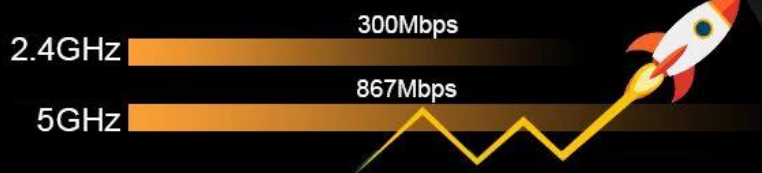

Non HDR

HDR

# Dual Band Wireless

Run Box without Buffering  
StrongSignal

SuperSpeed USB  
Theoretical speed  
up to **5Gbps**  
(practical speed  
up to 300MB/s)

High speed USB  
Theoretical speed  
up to **480Mbps**  
(practical speed  
up to 35/40MB/s)