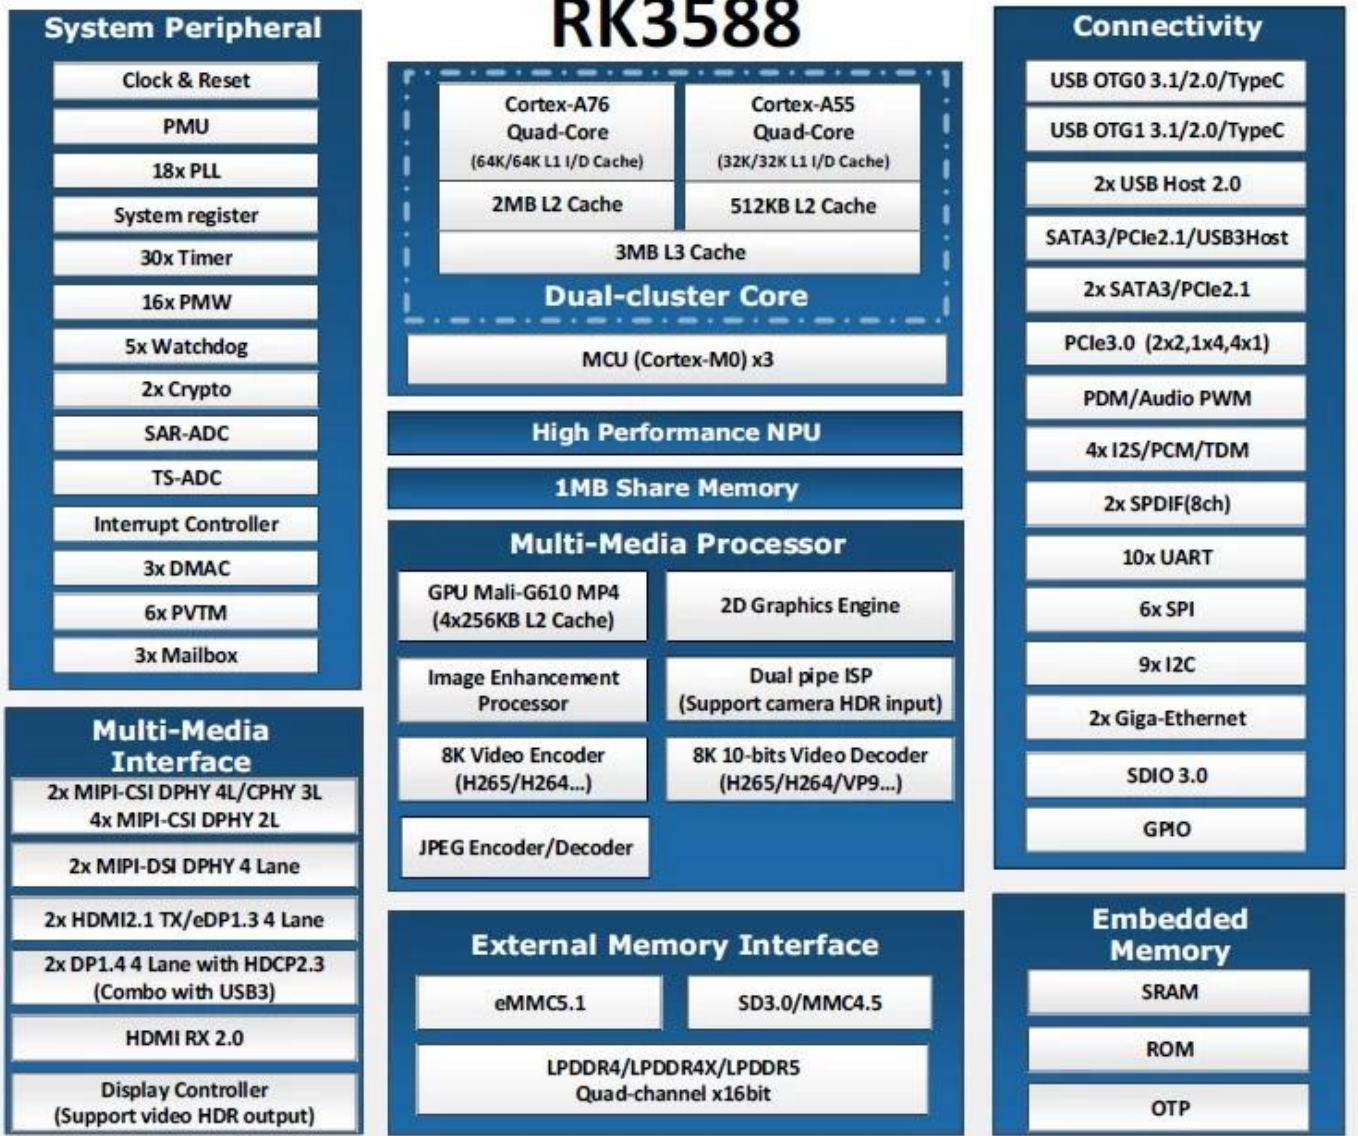

# Set Top Box Powered by Rockchip RK3588 Octa-Core

## Typical Application Diagram – AIoT