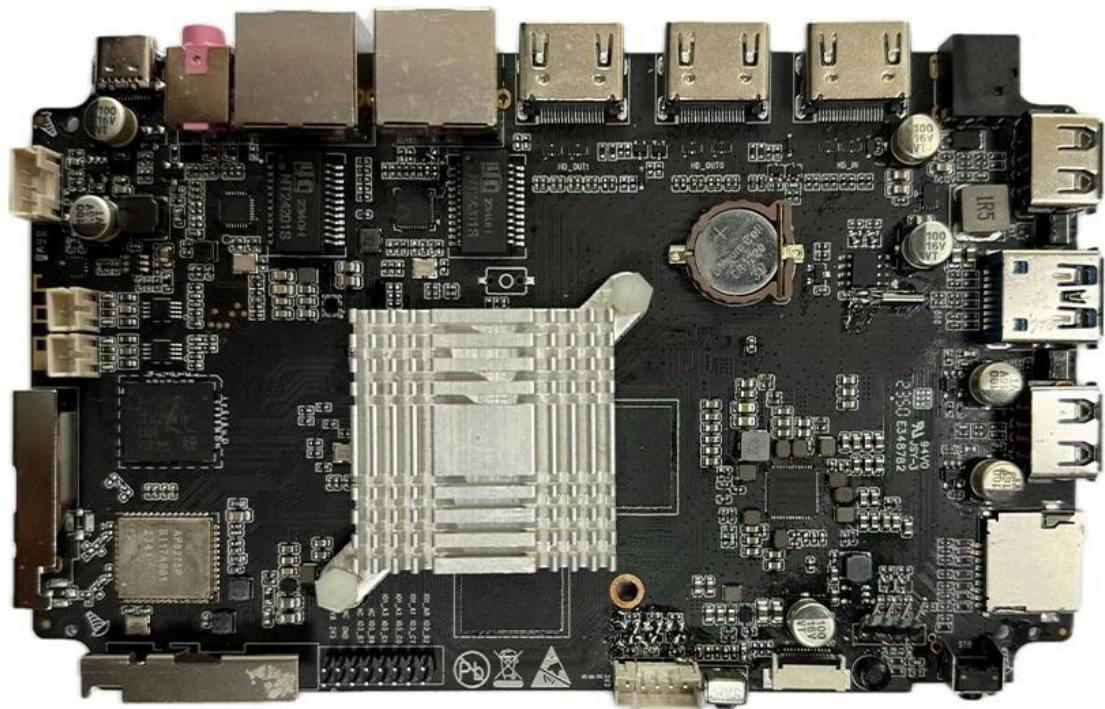

# Set Top Box Powered by Rockchip RK3588 Octa-Core

## Typical Application Diagram – AIoT

## Product Description

Discover unparalleled performance with our cutting-edge Set Top Box powered by the Rockchip RK3588 Octa-Core processor. Immerse yourself in a world of seamless streaming, 8K resolution, and AI-enhanced features that redefine your entertainment experience. With lightning-fast processing, this device ensures smooth navigation and swift access to your favorite content.

## Key Features:

- **Ultimate Processing Power:** The Octa-Core architecture of Rockchip RK3588 ensures lightning-fast performance, allowing you to enjoy high-end applications and content effortlessly.
- **8K UHD Streaming:** Elevate your viewing experience with stunning 8K Ultra HD resolution, bringing every detail to life for a cinematic feel in the comfort of your home.
- **AI Integration:** Experience smart features and AI enhancements that optimize content recommendations, voice control, and more, adapting to your preferences over time.
- **Seamless Connectivity:** Equipped with advanced connectivity options, including Wi-Fi 6E, USB 3.0, and Bluetooth 5.0, ensuring seamless data transfer and peripheral connections.