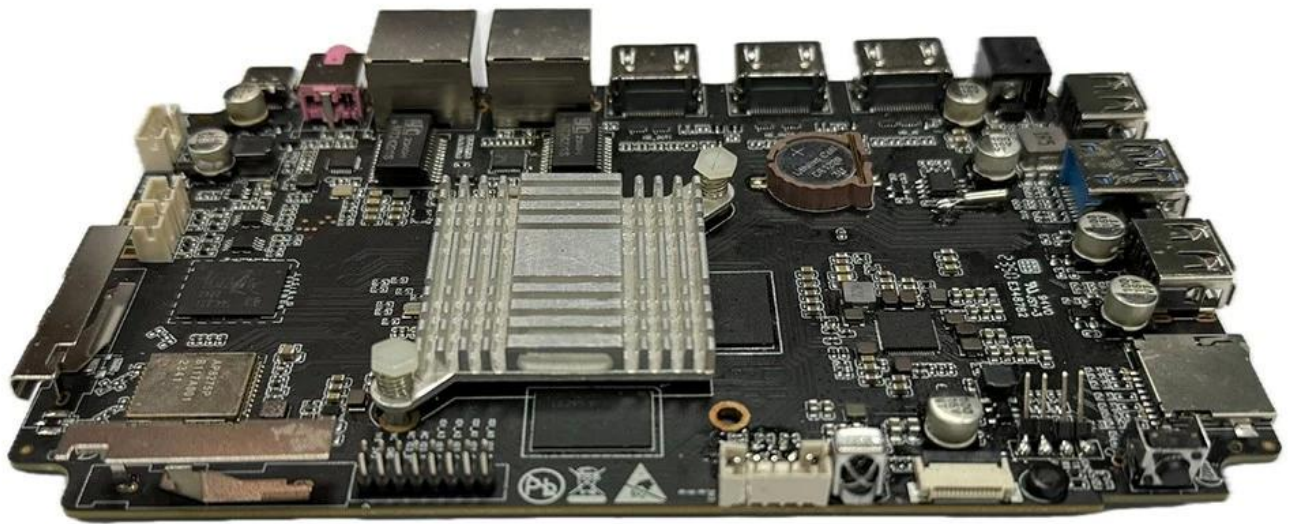

# Set Top Box Powered by Rockchip RK3588 Octa-Core

## Product Description

Discover unparalleled performance with our cutting-edge Set Top Box powered by the Rockchip RK3588 Octa-Core processor. Immerse yourself in a world of seamless streaming, 8K resolution, and AI-enhanced features that redefine your entertainment experience. With lightning-fast processing, this device ensures smooth navigation and swift access to your favorite content.

## Key Features:

- **Ultimate Processing Power:** The Octa-Core architecture of Rockchip RK3588 ensures lightning-fast performance, allowing you to enjoy high-end applications and content effortlessly.
- **8K UHD Streaming:** Elevate your viewing experience with stunning 8K Ultra HD resolution, bringing every detail to life for a cinematic feel in the comfort of your home.
- **AI Integration:** Experience smart features and AI enhancements that optimize content recommendations, voice control, and more, adapting to your preferences over time.
- **Seamless Connectivity:** Equipped with advanced connectivity options, including Wi-Fi 6E, USB 3.0, and Bluetooth 5.0, ensuring seamless data transfer and peripheral connections.