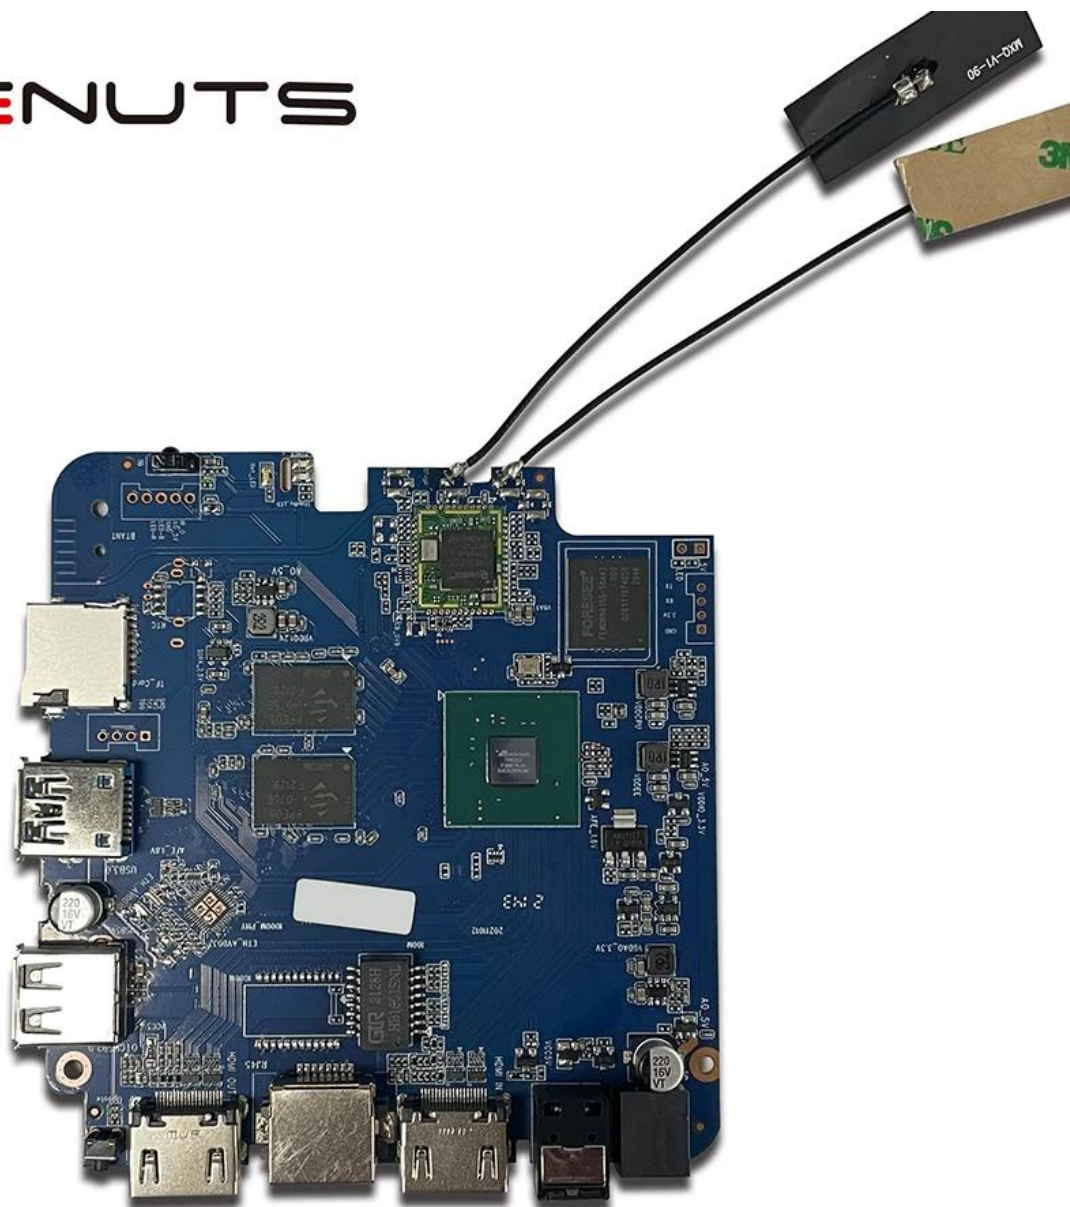

ONENUTS

Multi-core 32/64-bit CPU and 3D GPU with high performance	Powerful multimedia processing capability, supporting all mainstream video decoding including 8K/4K 10-bit AV1/H.265/VP9/AVS2	Supports all mainstream HDR standard including Dolby Vision, HDR10 and HLG	Unique Trulife picture quality enhancement engine, offering theater-like visual effect	Complete production-ready security solution, supporting secure boot, secure OS and mainstream DRMs
Ultra-high performance and ultra-low power consumption	Ultra-high SoC integration and rich peripheral interfaces	Complete IP license, including Dolby, DTS, etc.	Supports screen projection technology like DLNA, Miracast etc.	Provides mature turn-key solution for both split and AIO smart TV

Discover the ultimate entertainment solution with our high-quality smart TV box featuring HDMI