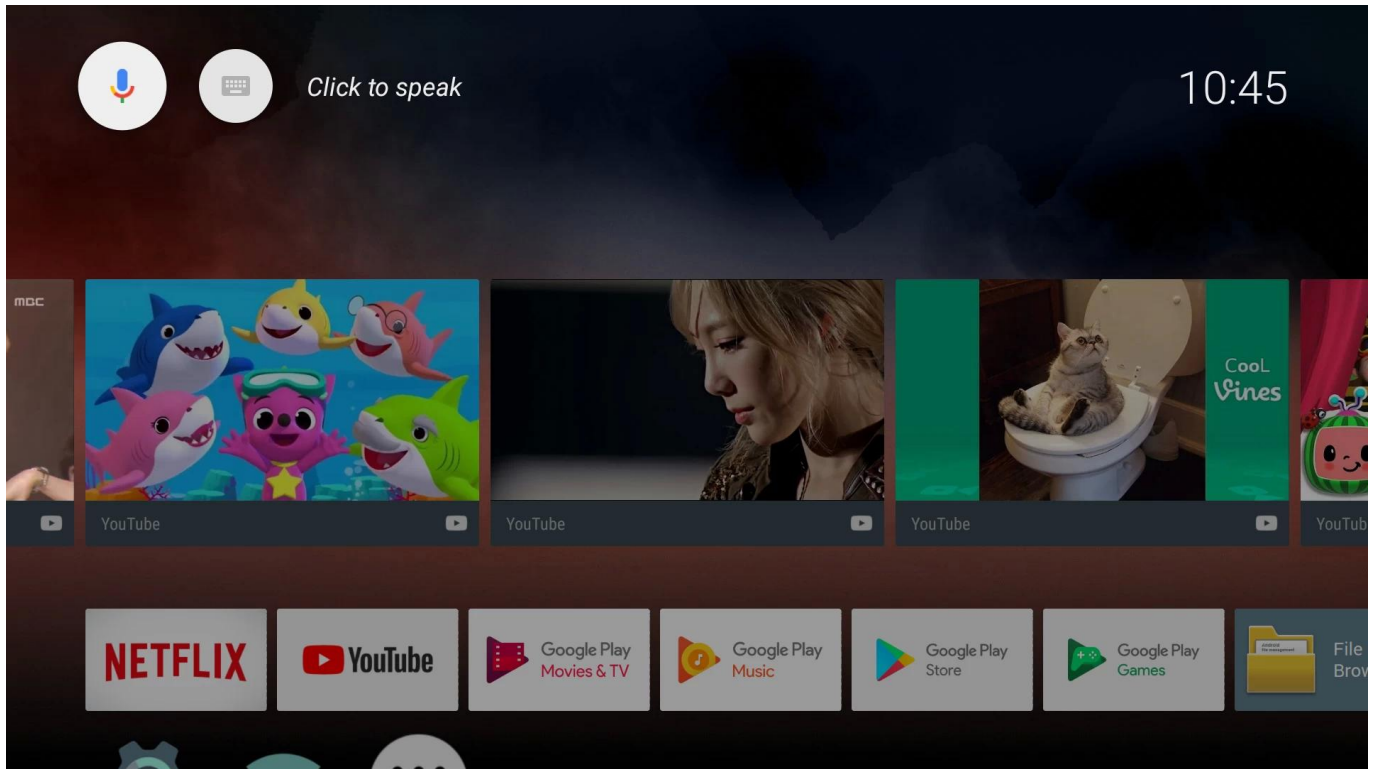

Smart TV Box built in microphone far-field voice control

Specifications	
Model No.	Onenuts Nut 9 Smart TV Box
CPU	Amlogic S905X Quad-Core 64-bit Cortex-A53 up to 1.5GHz
GPU	Penta-Core Mali-450 up to 750Mhz+
ROM	2GB DDR3
Internal Storage	16GB EMMC
Resolution	4K(3840 X 2160) up to 60Hz
OS	Android 7.1 ATV
Video&Audio Format	
Support Decoder format	VP9-10/H.265-10/MVC/MPEG-1/2/4 VC-1/WMV/AVS/AVS+/RealVideo/MJPEG/H.264/JPEG
Support Media format	Avi/Rm/Rmvp/Ts/Vob/Mkv/Mov/ISO/wmv/asf/flv/dat/mpg/mpeg
Support Music format	MP3/WMA/AAC/WAV/OGG/AC3/DDP/TrueHD/DTS/DTS/HD/FLAC/APE
Support Photo format	HD JPEG/BMP/GIF/PNG/TIFF
OSD type of languages	English/French/German/Spanish/Italian/ etc multilateral languages
Output & Input	
USB host	2 High speed USB 2.0 (1 OTG and 1 HOST), support UDISK and USB HDD
Card reader	TF cards
HDMI	HDMI 2.0a transmitter With 3D, HDR, CEC
LAN	Ethernet:10/100M, standard RJ-45
Wireless	2.4G/5G (802.11b/g/n/AC) WiFi +BT
Bluetooth	Support

ONENUTS cube

Control your TV hands-free
from across the room

Built-in
2W speaker

Far-field
voice control

Built-in
microphone

Powered by
androidtv

ALL IN ONE

Onenuts cube = OTT TV BOX + Ai speaker + Ai assistant

It's a TV box

When the TV screen is on, it is a TV box
you can do everything you do on the TV box

It's an Ai speaker

When the TV screen is off, it turns into an Ai speaker.
Now you just have to say what you want to do.