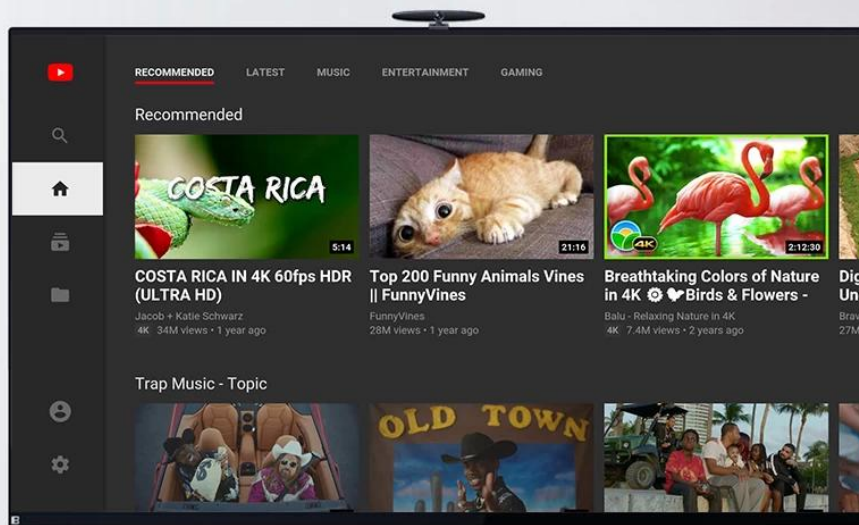

ONENUTS cube

Control your TV hands-free
from across the room

Built-in
2W speaker

Far-field
voice control

Built-in
microphone

Powered by
androidtv

ALL IN ONE

Onenuts cube = OTT TV BOX + Ai speaker + Ai assistant

It's a TV box

When the TV screen is on, it is a TV box
you can do everything you do on the TV box

It's an Ai speaker

When the TV screen is off, it turns into an Ai speaker.
Now you just have to say what you want to do.