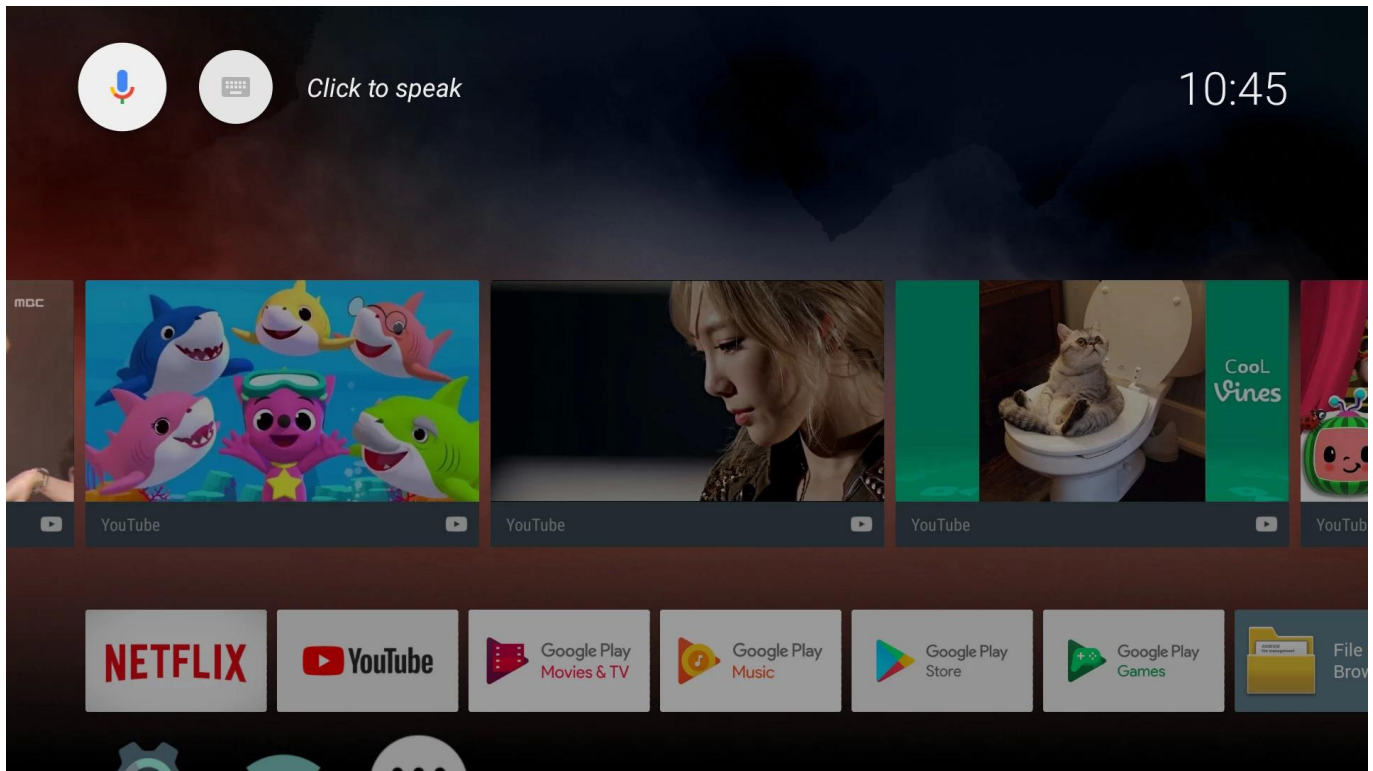

It's a TV box

When the TV screen is on, it is a TV box
you can do everything you do on the TV box

It's an Ai speaker

When the TV screen is off, it turns into an Ai speaker.
Now you just have to say what you want to do.

Enjoy what you want to watch in anytime

Our Smart TV Box with Built-in Far-Field Voice Control Microphone is designed to revolutionize the way you experience entertainment and control your smart devices. Here's an overview of its key features:

Advanced Voice Control:

The built-in far-field voice control microphone allows you to navigate your TV, launch apps, search for content, and control smart home devices using simple voice commands. Enjoy hands-free convenience and a more intuitive user experience.