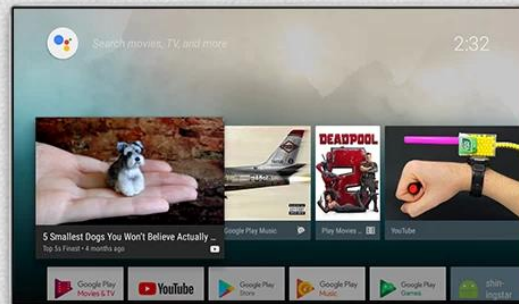

Smart TV Box built in microphone far-field voice control

Specifications	
Model No.	Onenuts Nut 9 Smart TV Box
CPU	Amlogic S905X Quad-Core 64-bit Cortex-A53 up to 1.5GHz
GPU	Penta-Core Mali-450 up to 750Mhz+
ROM	2GB DDR3
Internal Storage	16GB EMMC
Resolution	4K(3840 X 2160) up to 60Hz
OS	Android 7.1 ATV
Video&Audio Format	
Support Decoder format	VP9-10/H.265-10/MVC/MPEG-1/2/4 VC-1/WMV/AVS/AVS+/RealVideo/MJPEG/H.264/JPEG
Support Media format	Avi/Rm/Rmvp/Ts/Vob/Mkv/Mov/ISO/wmv/asf/flv/dat/mpg/mpeg
Support Music format	MP3/WMA/AAC/WAV/OGG/AC3/DDP/TrueHD/DTS/DTS/HD/FLAC/APE
Support Photo format	HD JPEG/BMP/GIF/PNG/TIFF
OSD type of languages	English/French/German/Spanish/Italian/ etc multilateral languages
Output & Input	
USB host	2 High speed USB 2.0 (1 OTG and 1 HOST), support UDISK and USB HDD
Card reader	TF cards
HDMI	HDMI 2.0a transmitter With 3D, HDR, CEC
LAN	Ethernet:10/100M, standard RJ-45
Wireless	2.4G/5G (802.11b/g/n/AC) WiFi +BT
Bluetooth	Support

ONENUTS cube

Control your TV hands-free
from across the room

Built-in
2W speaker

Far-field
voice control

Built-in
microphone

Powered by
androidtv

ALL IN ONE

Onenuts cube = OTT TV BOX + Ai speaker + Ai assistant

It's a TV box

When the TV screen is on, it is a TV box
you can do everything you do on the TV box

It's an Ai speaker

When the TV screen is off, it turns into an Ai speaker.
Now you just have to say what you want to do.

Enjoy what you want to watch in anytime

Our Smart TV Box with Built-in Far-Field Voice Control Microphone is designed to revolutionize the way you experience entertainment and control your smart devices. Here's an overview of its key features: