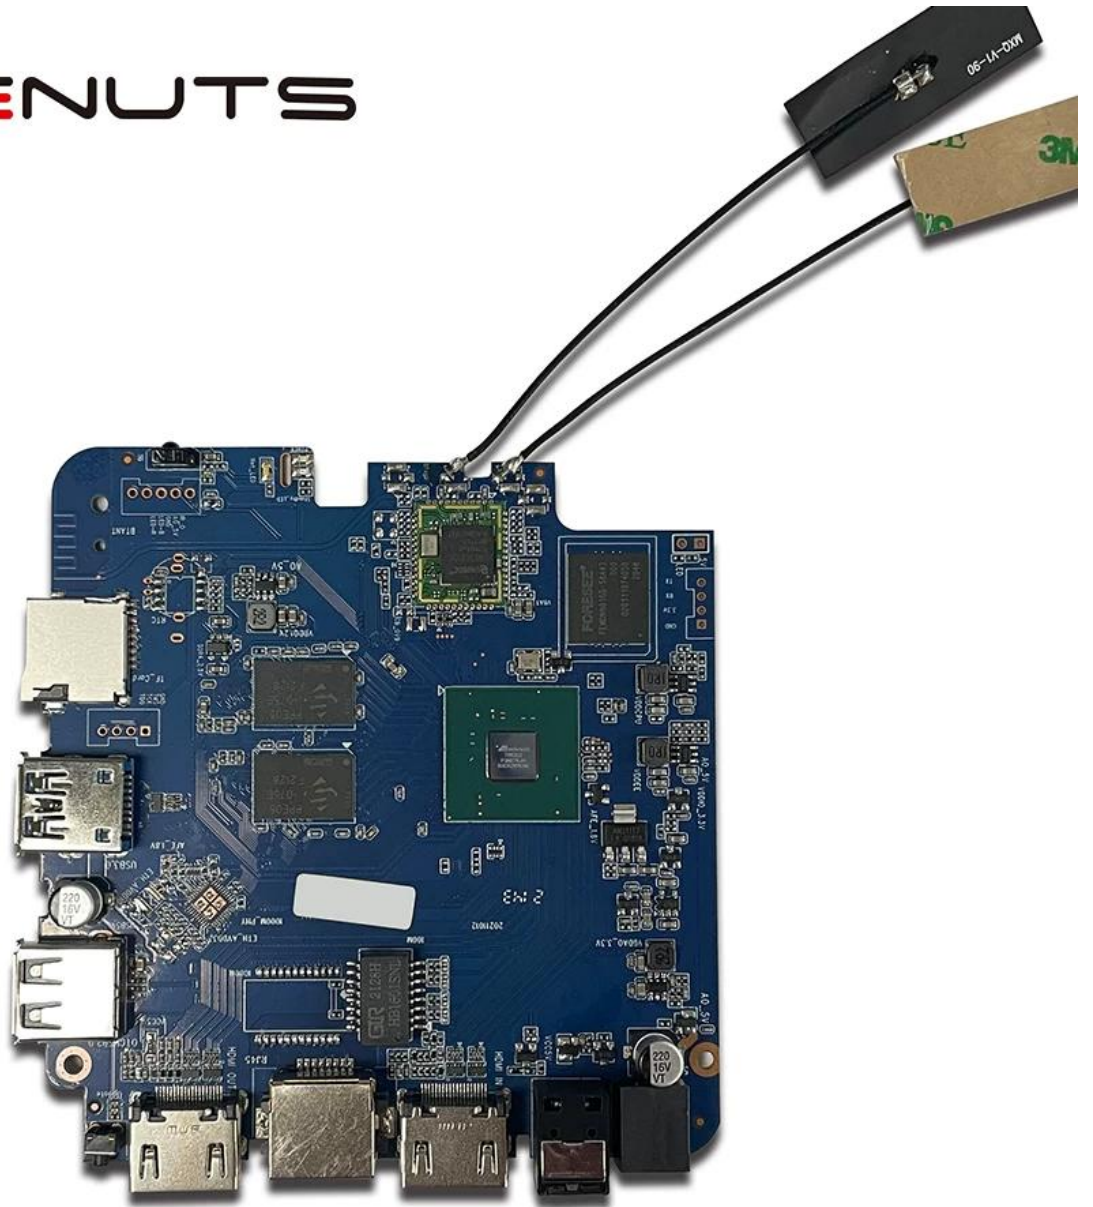

ONENUTS

Multi-core 32/64-bit CPU and 3D GPU with high performance	Powerful multimedia processing capability, supporting all mainstream video decoding including 8K/4K 10-bit AV1/H.265/VP9/AVS2	Supports all mainstream HDR standard including Dolby Vision, HDR10 and HLG	Unique Trulife picture quality enhancement engine, offering theater-like visual effect	Complete production-ready security solution, supporting secure boot, secure OS and mainstream DRMs
Ultra-high performance and ultra-low power consumption	Ultra-high SoC integration and rich peripheral interfaces	Complete IP license, including Dolby, DTS, etc.	Supports screen projection technology like DLNA, Miracast etc.	Provides mature turn-key solution for both split and AIO smart TV

Our TV Box Android HDMI devices are powered by cutting-edge technology, including powerful