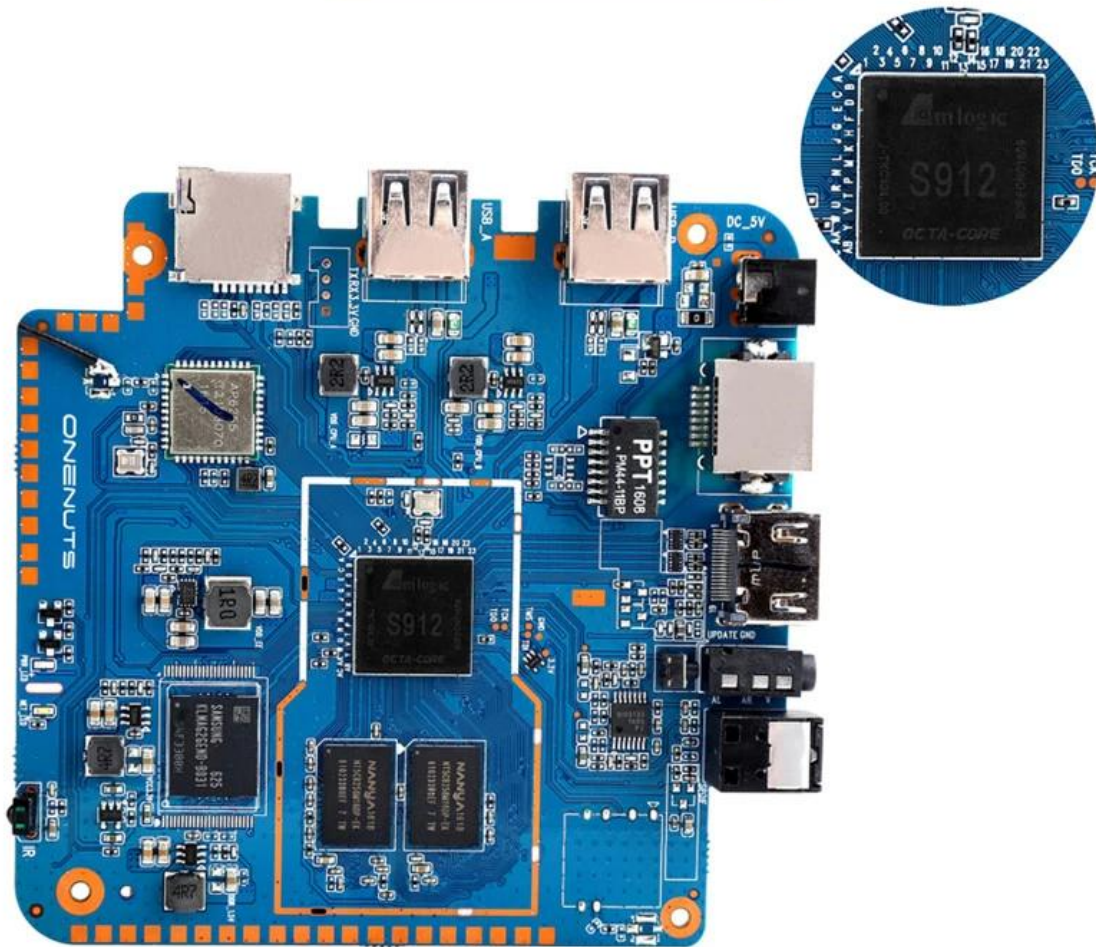

With Bluetooth headphone, enjoy your happy private world.

Young Look

Model No.	ONENUTS Nut 1
CPU	Amlogic S912 octa-core ARM Cortex A53 processor @ up to 2.0GHz
GPU	ARM Mail-T820MP3 GPU up to 750MHz(DVFS)
ROM	2GB DDR3
Internal Storage	16GB eMMC flash and SD slot up to 32GB
Video Docoder	VP9-10/H.265 up to 4Kx2K@60fps
HDMI	HDMI 2.0a up to 4K @ 60Hz with CEC and HDR support, and AV port

OTA Update

Support background auto upgrade and offer you the newest experience.

Product structure

What is in the box?

Portable & Environmental EVA Bag

Motherboard Show

Enhanced Video Recording: Our TV Box Android HDMI offers advanced video recording capabilities, allowing you to capture your favorite shows, movies, and live events effortlessly. With seamless recording functionality, never miss a moment of your favorite content.