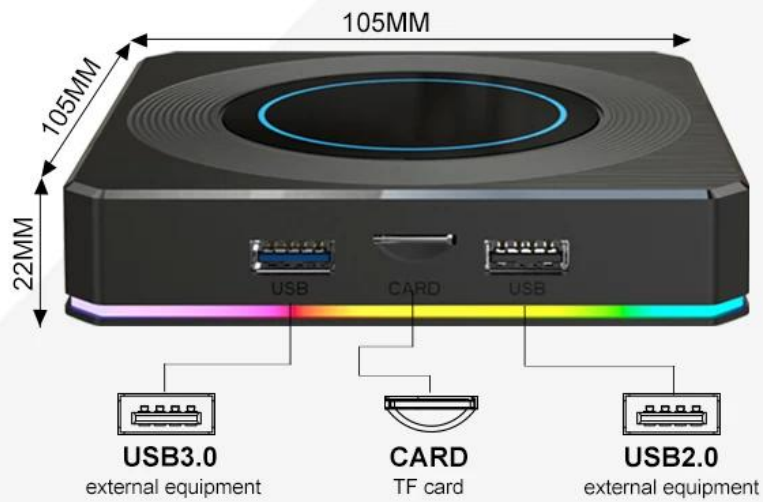

Various interfaces such as HDMI, LAN, USB, etc. which bring you a smart and colorful enjoyment.

Package Contents

Power Supply*1

HD data cable*1

User Manual*1

Remote Control*1

Elevate your entertainment with the Amlogic S905X4, the best Android 11 Smart TV Box and [Streaming Media Player](#) on the market. This powerful device redefines your TV experience, combining cutting-edge technology with unparalleled convenience.