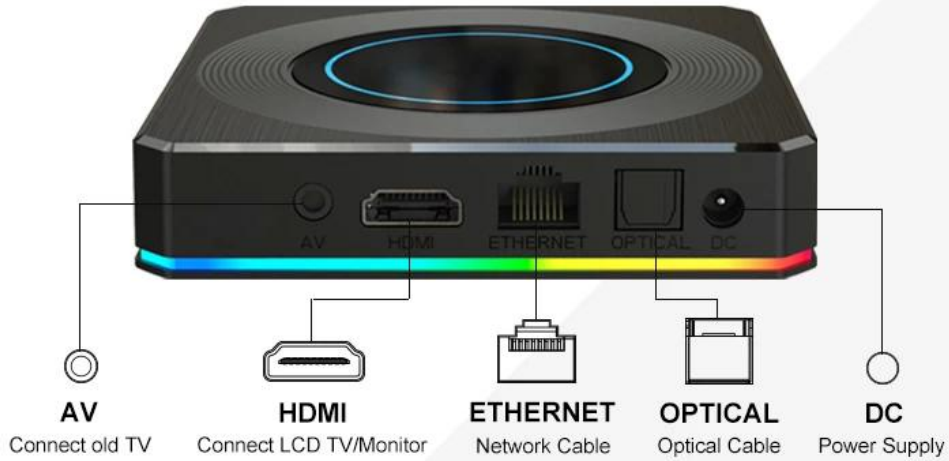

Various interfaces such as HDMI, LAN, USB, etc. which bring you a smart and colorful enjoyment.

Package Contents

Power Supply*1

HD data cable*1

User Manual*1

Remote Control*1

Elevate your entertainment with the Amlogic S905X4, the best Android 11 Smart TV Box and [Streaming Media Player](#) on the market. This powerful device redefines your TV experience, combining cutting-edge technology with unparalleled convenience.