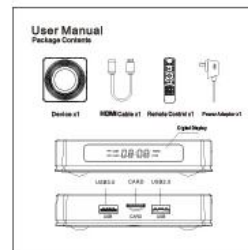

Various interfaces such as HDMI, LAN, USB, etc. which bring you a smart and colorful enjoyment.

Package Contents

Power Supply*1

HD data cable*1

User Manual*1

Remote Control*1

Elevate your entertainment with the Amlogic S905X4, the best Android 11 Smart TV Box and [Streaming Media Player](#) on the market. This powerful device redefines your TV experience, combining cutting-edge technology with unparalleled convenience.