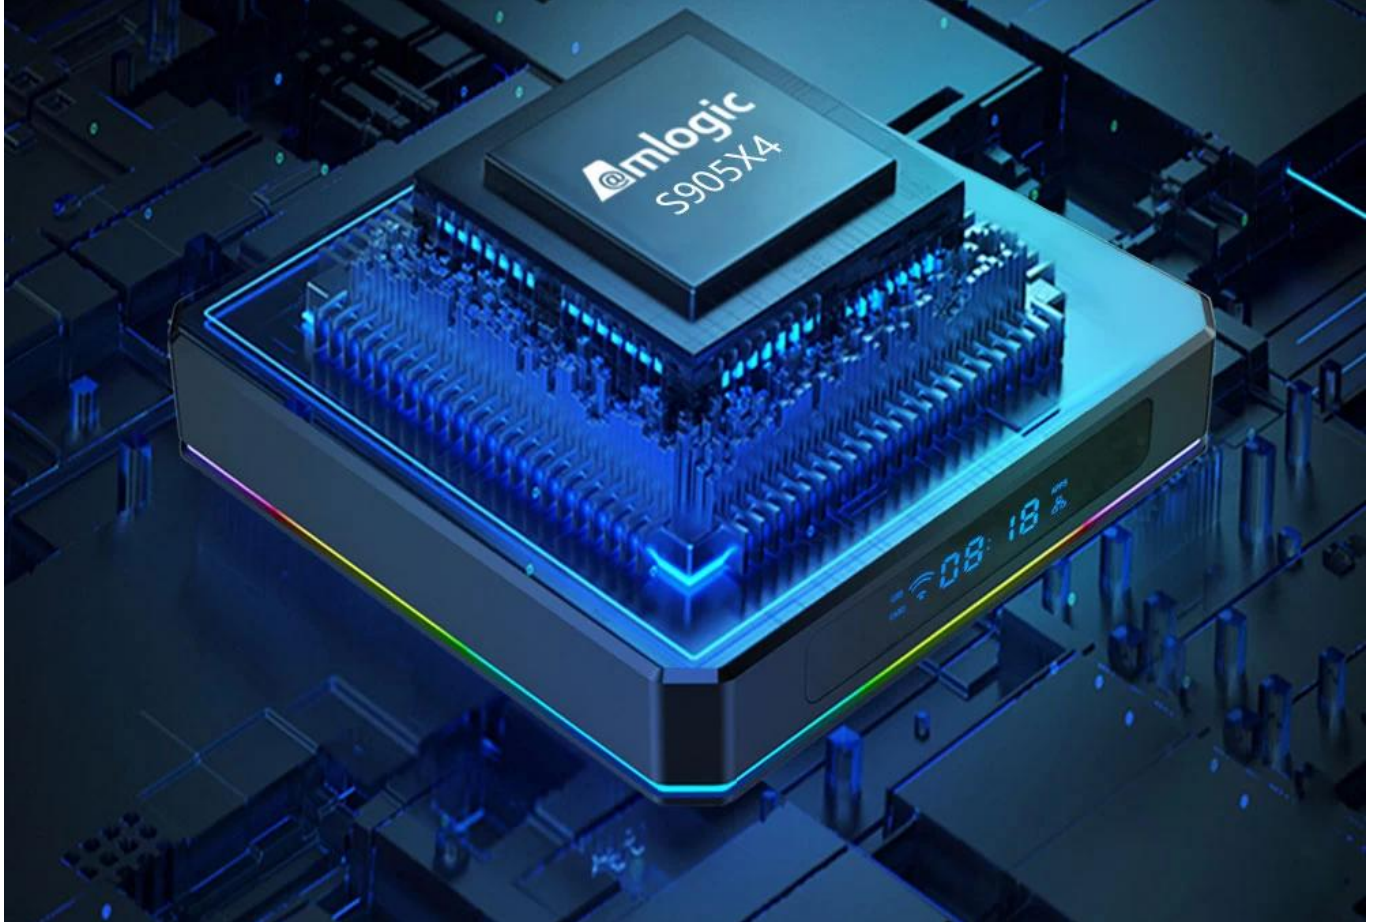

AV1 MP-10@L5.1
4Kx2K@60fps

WiFi

2.4G/5G
802.11ac

BT

4.1

Amlogic Quad-core 64 bit

The S905X4 chipset is an advanced application processor with AV1 video codec, secured 4K video codec engine and HDR image processing functions.