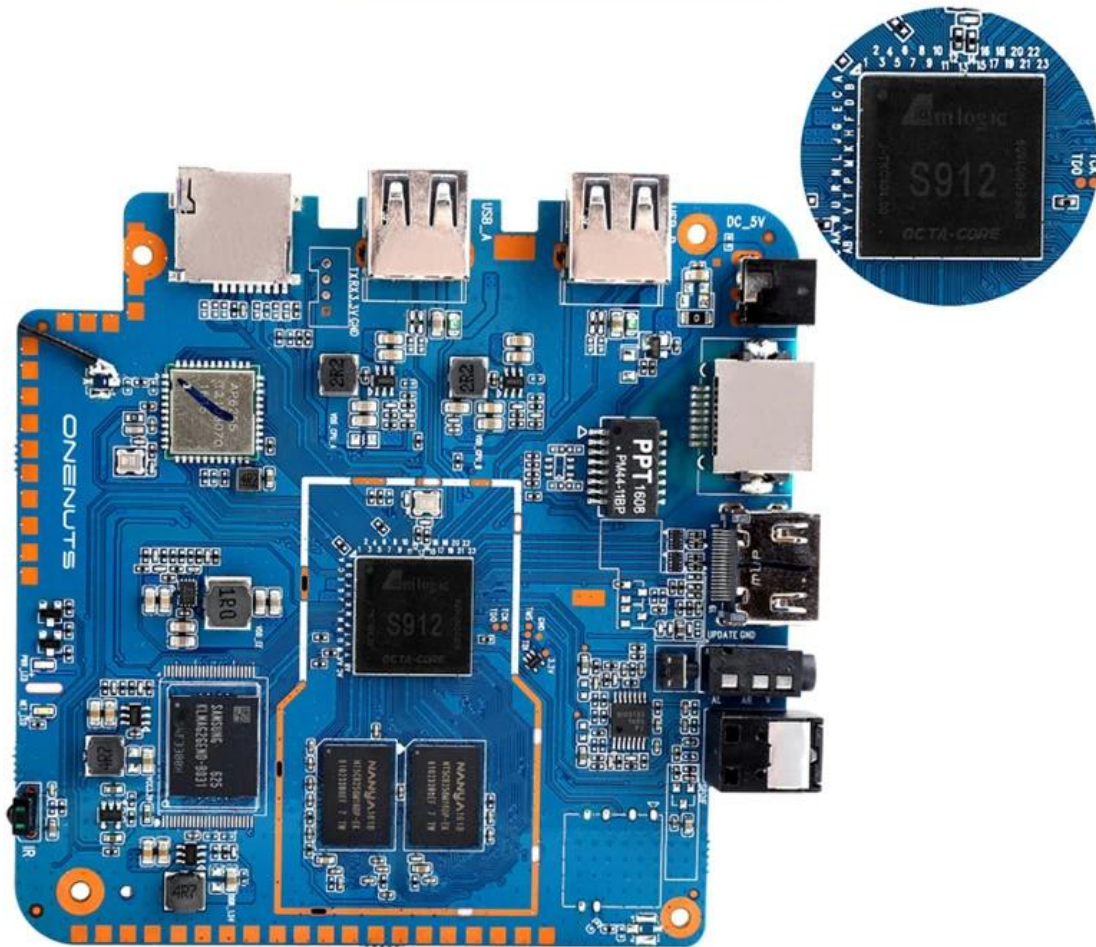

With Bluetooth headphone, enjoy your happy private world.

Young Look

Model No.	ONENUTS Nut 1
CPU	Amlogic S912 octa-core ARM Cortex A53 processor @ up to 2.0GHz
GPU	ARM Mail-T820MP3 GPU up to 750MHz(DVFS)
ROM	2GB DDR3
Internal Storage	16GB eMMC flash and SD slot up to 32GB
Video Docoder	VP9-10/H.265 up to 4Kx2K@60fps
HDMI	HDMI 2.0a up to 4K @ 60Hz with CEC and HDR support, and AV port

OTA Update

Support background auto upgrade and offer you the newest experience.

Product structure

Motherboard Show

Experience the future of streaming with our UDP Broadcasting Android TV Box, engineered to redefine home entertainment: