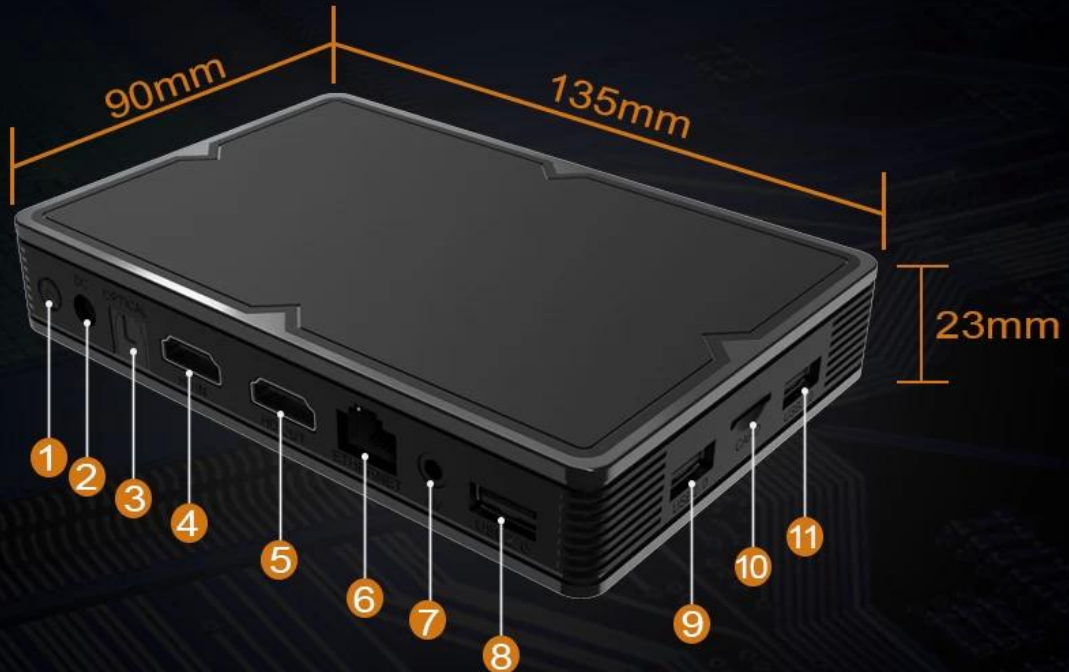

UDP Broadcasting Android TV Box Set Top Box HDMI Input Support USB3.0

Specifications

Model No.	Allwinner H6 Android TV Box Set Top Box
CPU	Allwinner H603 Quad-core 64-bit ARM Cortex™ - A53
GPU	High-performance multi-core GPU Mali T720
ROM	DDR3: 4GB/2GB
Internal Storage	eMMC: 32GB(Option: 16GB/64GB)
OS	Android 9.0
WiFi	IEEE 802.11 b/g/n/ac; 2.4G/5G 2*2 mimo
Bluetooth	Bluetooth 4.1 +HS; Support Voice Remote

Video&Audio CODEC

Video	<ul style="list-style-type: none"> • Allwinner Video Engine (AVE) with dedicated hardware decoders and encoders • Support multi-video decoder up to 4Kx2K@60fps+1x1080P@60fps • Supports multiple "secured" video decoding sessions and simultaneous decoding and encoding Video/Picture Decoding <ul style="list-style-type: none"> - H265/HEVC Main/Main10 profile@Level5.2 High-tier;6K@60fps, up to 6Kx4K@30fps - H264/AVC BP/MP/HP@level5.1, MVC, 4K@30fps - VP9, Profile 0/2, 4K@30fps - VP6/VP8, 1080P@60fps - MPEG1/MPEG2 SP@ML, MP@HL, 1080P@60fps - MPEG4 SP@level 0~3, ASP@level 0~5, GMC, short header format, 1080P@60fps - AVS+/AVS J1ZHUN profile@level 6.0, 1080P@60fps - VC-1 SP@ML, MP@HL, AP@level 0~3, 1080P@60fps - Supports Frame Buffer Compression(FBC) - Output pixel format configurable,YUV420/YV12/NV12/... - Real-time image decoding- Maximum resolution up to 65536 x 65536 - Integrated JPEG hardware decoder - Configurable output pixel format- YUV420/YV12/NV12/...
Audio	<ul style="list-style-type: none"> • MPEG-1, MPEG-2(L1/L2/L3), MP3, AAC-LC, HE AAC V1/V2, APE, FLAC, OGG, AMR-NB, AMR-WB, G.711(u/a) decoding • G.711(u/a), AMR-NB, AMR-WB, AAC-LC encoding • 3~5m far field sound acquisition, supports speech enhancement, acoustic echo cancellation and direction of speaker estimation. • Virtual surround sound

Many ports Major possibilities

packs a lot of connectivity into a small space
easily connect to your hdtv

1. POWER SWITCH

2 . DC 5V

3 . OPTICAL

4 . HDMI IN

5 . HDMI OUT

6 . ETHERNET