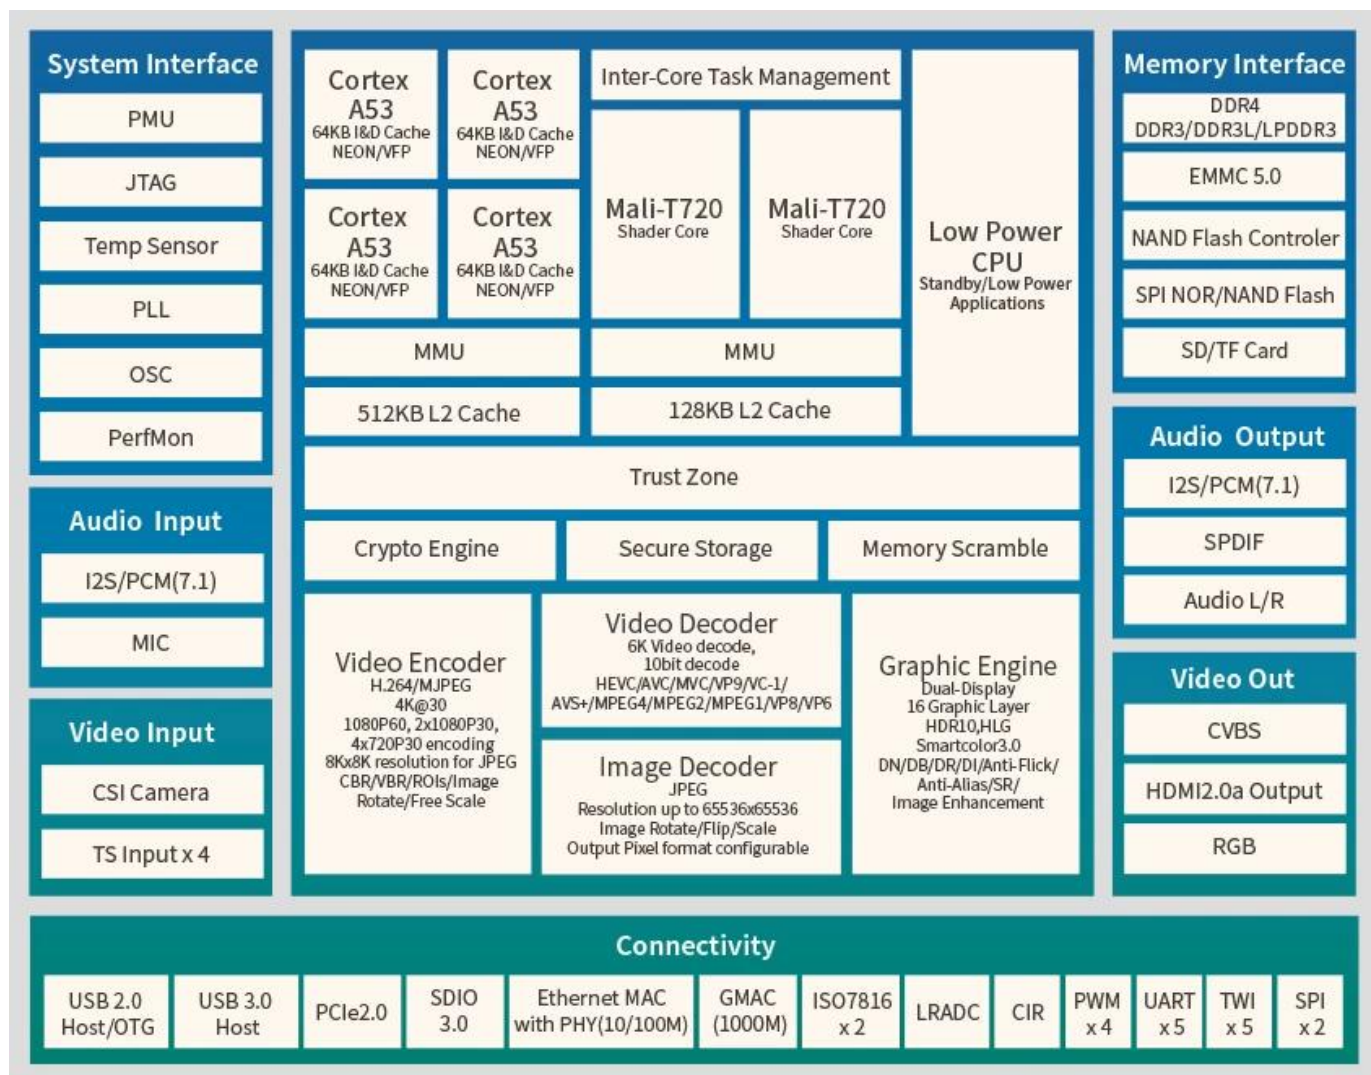

UDP Broadcasting Android TV Box Set Top Box HDMI Input Support USB3.0

Specifications

Model No.	Allwinner H6 Android TV Box Set Top Box
CPU	Allwinner H603 Quad-core 64-bit ARM Cortex™ - A53
GPU	High-performance multi-core GPU Mali T720
ROM	DDR3: 4GB/2GB
Internal Storage	eMMC: 32GB(Option: 16GB/64GB)
OS	Android 9.0
WiFi	IEEE 802.11 b/g/n/ac; 2.4G/5G 2*2 mimo
Bluetooth	Bluetooth 4.1 +HS; Support Voice Remote

Video&Audio CODEC

Video	<ul style="list-style-type: none"> • Allwinner Video Engine (AVE) with dedicated hardware decoders and encoders • Support multi-video decoder up to 4Kx2K@60fps+1x1080P@60fps • Supports multiple "secured" video decoding sessions and simultaneous decoding and encoding Video/Picture Decoding <ul style="list-style-type: none"> - H265/HEVC Main/Main10 profile@Level5.2 High-tier;6K@60fps, up to 6Kx4K@30fps - H264/AVC BP/MP/HP@level5.1, MVC, 4K@30fps - VP9, Profile 0/2, 4K@30fps - VP6/VP8, 1080P@60fps - MPEG1/MPEG2 SP@ML, MP@HL, 1080P@60fps - MPEG4 SP@level 0~3, ASP@level 0~5, GMC, short header format, 1080P@60fps - AVS+/AVS J1ZHUN profile@level 6.0, 1080P@60fps - VC-1 SP@ML, MP@HL, AP@level 0~3, 1080P@60fps - Supports Frame Buffer Compression(FBC) - Output pixel format configurable,YUV420/YV12/NV12/... - Real-time image decoding- Maximum resolution up to 65536 x 65536 - Integrated JPEG hardware decoder - Configurable output pixel format- YUV420/YV12/NV12/...
Audio	<ul style="list-style-type: none"> • MPEG-1, MPEG-2(L1/L2/L3), MP3, AAC-LC, HE AAC V1/V2, APE, FLAC, OGG, AMR-NB, AMR-WB, G.711(u/a) decoding • G.711(u/a), AMR-NB, AMR-WB, AAC-LC encoding • 3~5m far field sound acquisition, supports speech enhancement, acoustic echo cancellation and direction of speaker estimation. • Virtual surround sound