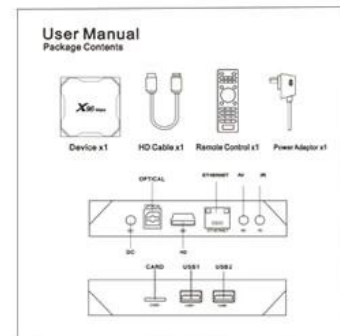

X96Max Smart Box

Experience the power of entertainment with our [Android TV Box](#) running on Android 9.0. Transform your TV into a smart hub, unlocking seamless streaming, gaming, and more. This TV box combines the latest Android technology with user-friendly features, providing an immersive viewing experience. Elevate your entertainment setup with the efficiency and versatility of our TV Box Android 9.0. Order now and enjoy a new level of connectivity and convenience in the world of smart entertainment.