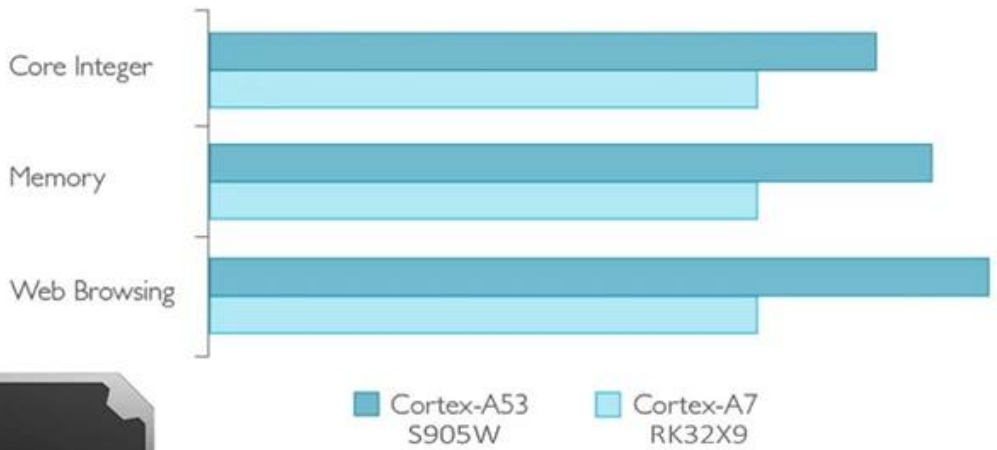

S905W mini Smart Box

S905W using Cortex A53, Mali 450 GPU
The performance to cost ratio superelevation.

Cortex-A53 Performance Relative to Cortex-A7