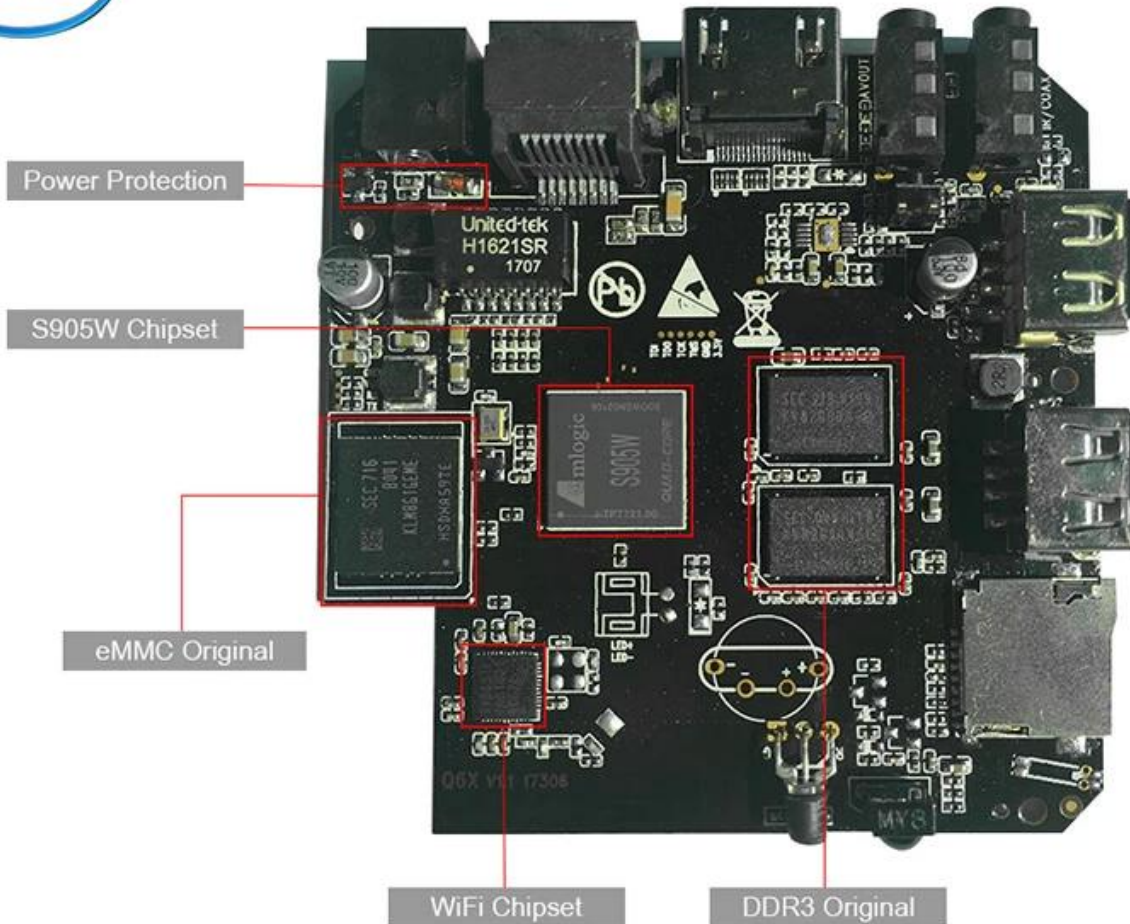

Mirecast

# S905W<sub>mini</sub> Smart Box

Penta-core Mali-450MP up to 750MHz,  
support UHD H.265/VP9 60fps 10-bit video decoding  
3D Games playing, 1080P online video chat

# S905W Smart Box

Upgrade your home entertainment setup with the Mini TV Box Amlogic S905W 2GB RAM 16GB ROM. This compact yet powerful device offers a host of features to enhance your TV viewing experience.