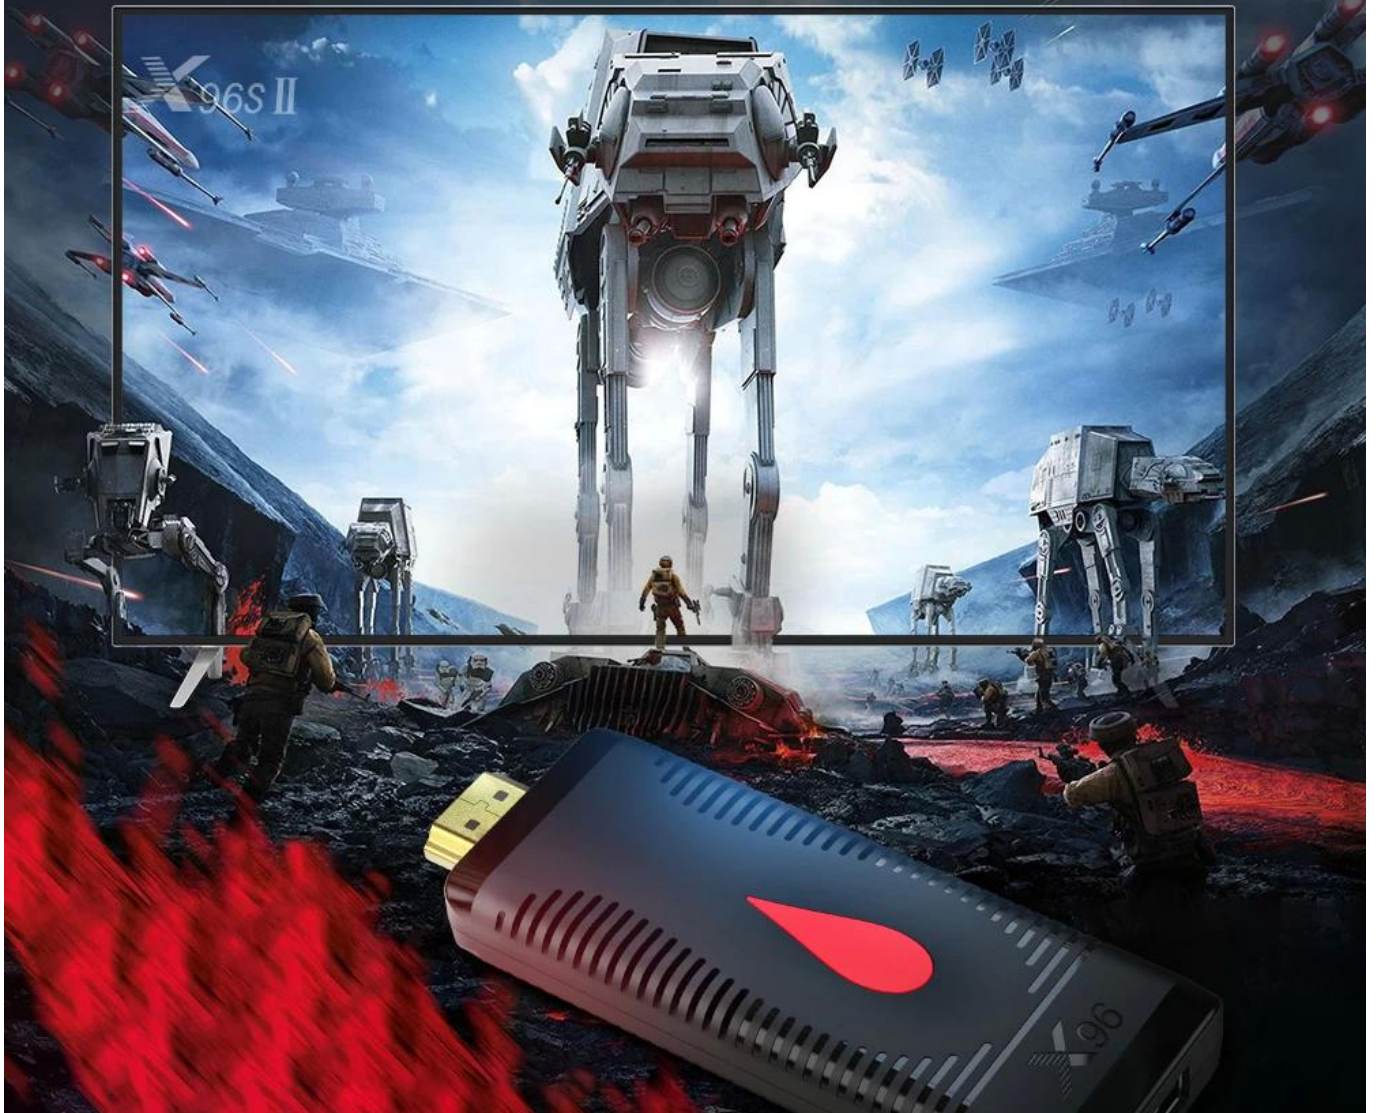

Support Vulkan, Support OpenGL ES3.2

Cooler graphics, more fun playing games