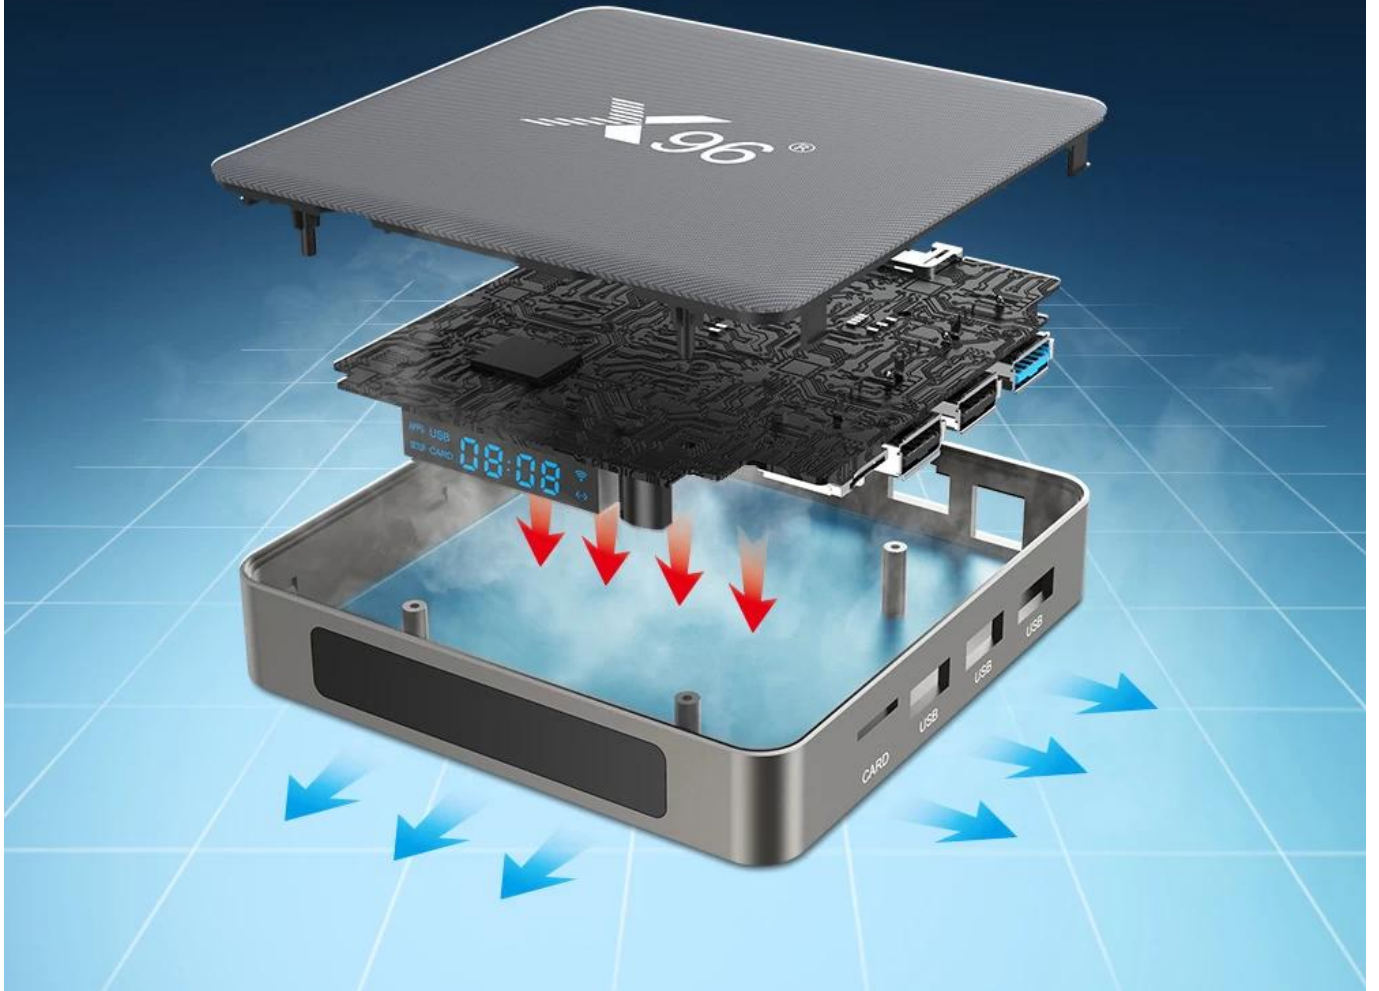

External Antenna

Let's you experience no-blocking wifi Signal.

WiFi 2T2R 2.4G&5G&802.11ac

Two Transmit Two Receive ,Two Antennas Synchronous
Transmission Fast transfer speed

Aluminum-alloy Shell

Super heat dissipation keeps box cool

Family Fun Sharing

Leisure and entertainment

Working meeting

Product Specification

Size: 106*106*22MM

Package Contents

Power Supply*1

HD data cable*1

User Manual*1

Remote Control*1

The X96 X6 Set Top Box: Redefining Entertainment in Your Living Room

1. **Android 11:** Experience the latest Android operating system for enhanced performance, security, and compatibility with a wide range of apps and services.
2. **8K HDR Support:** Immerse yourself in breathtaking detail and clarity with support for 8K HDR content, delivering vivid colors and lifelike visuals.
3. **Dual WiFi Connectivity:** Enjoy faster and more stable internet connections with dual WiFi support, ensuring smooth streaming and browsing experiences.
4. **Powerful Performance:** Equipped with a high-performance processor and ample RAM, the