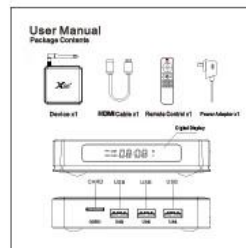

Family Fun Sharing

Leisure and entertainment

Working meeting

Product Specification

Size: 106*106*22MM

Package Contents

Power Supply*1

HD data cable*1