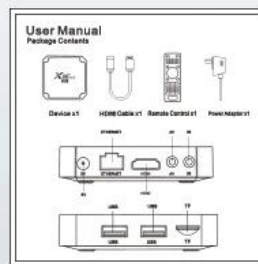

User Manual*1

IR cable*1 (optional)

Wall mount*1 (optional)

Introducing our latest innovation in home entertainment, the Amlogic S905W4 4K Android 9 TV Box—a powerful and versatile device designed to transform your living room into an immersive entertainment hub. Equipped with the latest Amlogic S905W4 chipset and Android 9 operating system, this TV box delivers unparalleled performance, stunning visuals, and seamless connectivity for an unparalleled viewing experience.