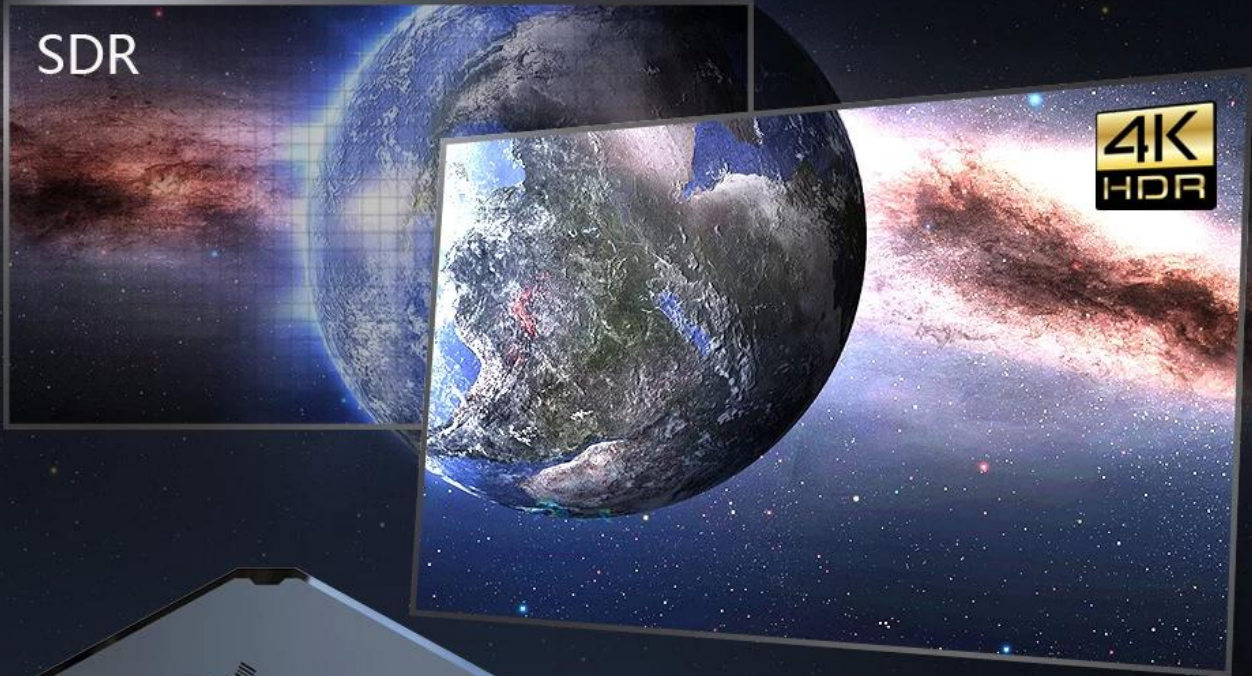

Support HDR

HDR offers a deeper , more life-like display, which boosts 4K and gives you even greater color and contrast.

H.265

HEVC

4K

Ultra HD

HDR

High Dynamic