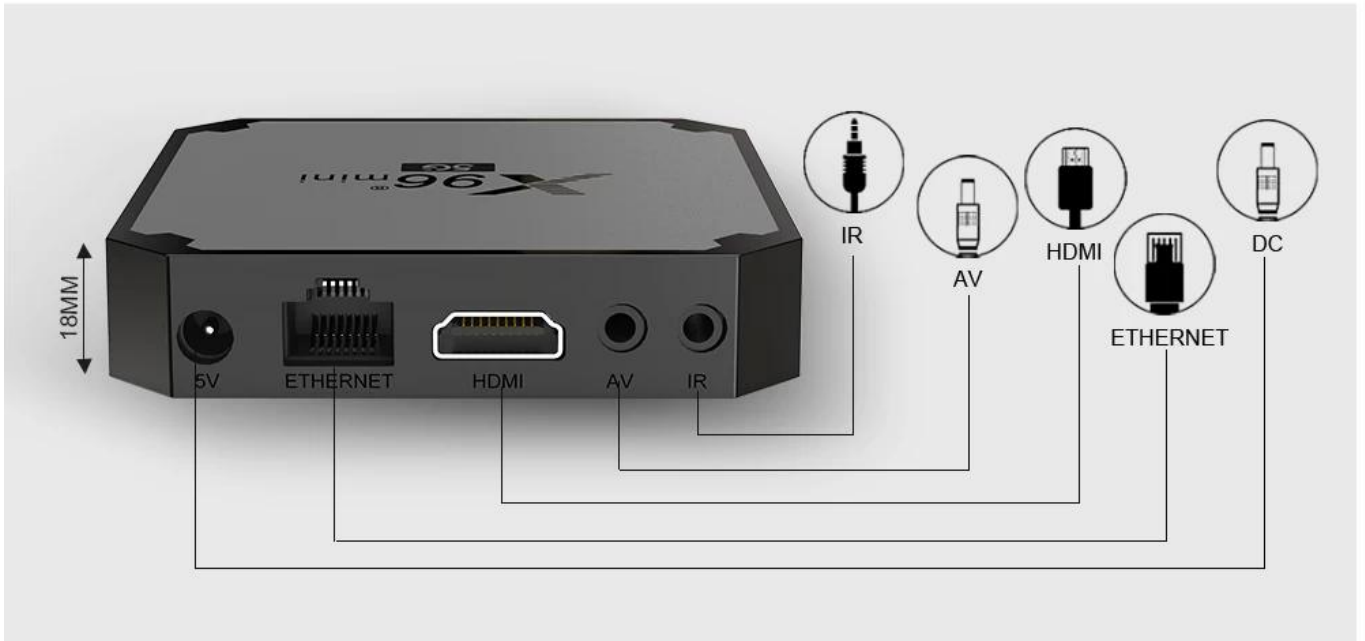

After HDR conversion

WiFi 2.4G&5G&802.11 ac

IEEE 802.11 a/b/g/n/ac compliant.

Support 20MHz,40MHz 80MHz bandwidth in 2.4GHz/5GHz band.Faster and more stable.

Package Contents

Power Adapter*1

HDMI Cable*1

Remote Control*1

User Manual*1

IR cable*1 (optional)

Wall mount*1 (optional)

Introducing our latest innovation in home entertainment, the Amlogic S905W4 4K Android 9 TV Box—a powerful and versatile device designed to transform your living room into an immersive entertainment hub. Equipped with the latest Amlogic S905W4 chipset and Android 9 operating system, this TV box delivers unparalleled performance, stunning visuals, and seamless connectivity for an unparalleled viewing experience.

At the heart of the Amlogic S905W4 TV Box is the advanced Amlogic S905W4 chipset, engineered to deliver exceptional performance and efficiency. With its quad-core Cortex-A53 CPU and Mali-G31 GPU, this chipset offers lightning-fast processing speeds and smooth graphics rendering, ensuring a seamless and responsive user experience.