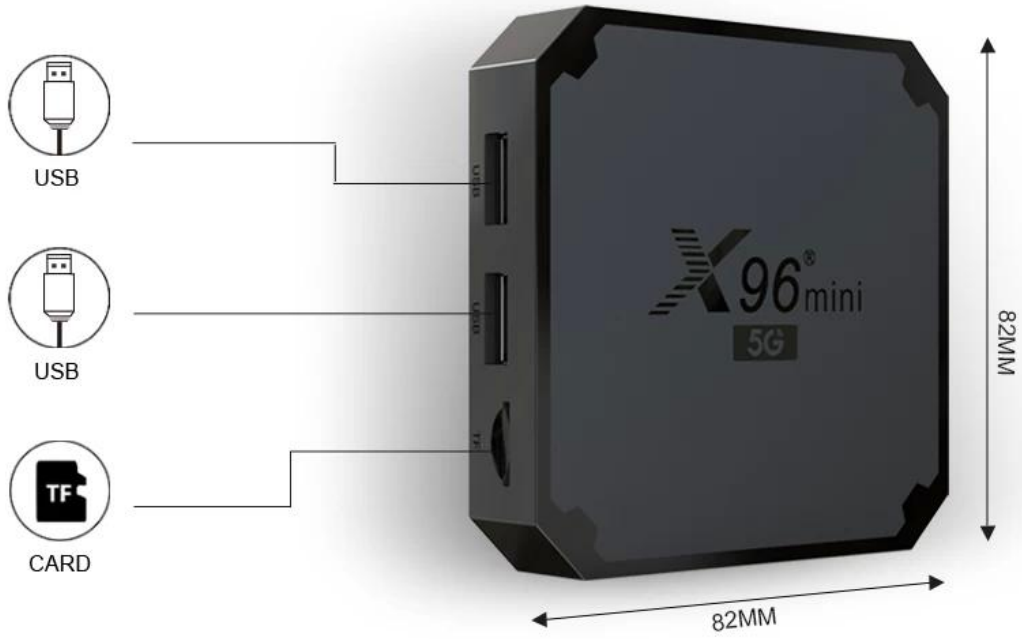

After HDR conversion

WiFi 2.4G&5G&802.11 ac

IEEE 802.11 a/b/g/n/ac compliant.

Support 20MHz,40MHz 80MHz bandwidth in 2.4GHz/5GHz band.Faster and more stable.

Package Contents

Power Adapter*1

HDMI Cable*1

Remote Control*1

User Manual*1

IR cable*1 (optional)

Wall mount*1 (optional)

Introducing our latest innovation in home entertainment, the Amlogic S905W4 4K Android 9 TV Box—a powerful and versatile device designed to transform your living room into an immersive entertainment hub. Equipped with the latest Amlogic S905W4 chipset and Android 9 operating system, this TV box delivers unparalleled performance, stunning visuals, and seamless connectivity for an unparalleled viewing experience.