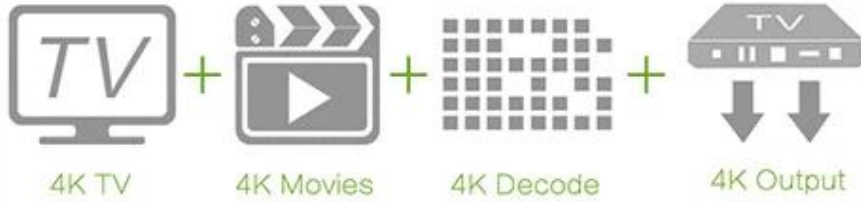

Smart Box

Remote,
Anywhere,
Any angle.

The box can paste in to Wall or TV and others.

- 1.Magic tape
- 2.Pothook Designed
- 3.Dual IR designed,remote control easy.

Put the photo,musics,and videos on your television.