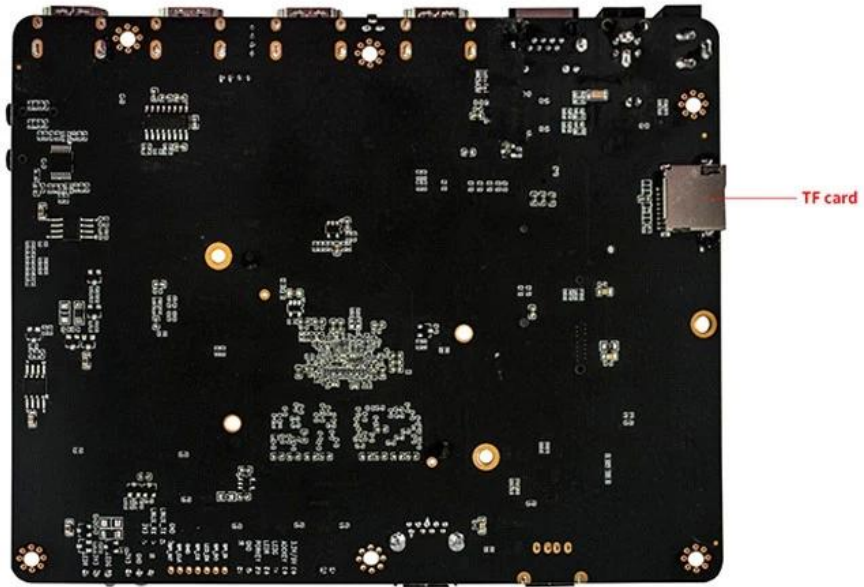

I/O Port

HDMI input	3*HDMI input
HDMI output	1*HDMI output
LVDS output	1 single/dual, can directly drive 50/60Hz LCD
V-By-One output	2*8-lane V-by-One, up to 4Kp60; support 4K*2K@60Hz output
Screen backlight interface	5V/12V power, Local Dimming or PWM dimming
USB port	1*USB 3.0 A port USB 2.0 A port (for burning firmware) or (mini USB OTG for option)
Serial ports	2*serial ports (2*RS232 or 2*TTL ports; If need TF card slot, then only 1* serial port available.)
Camera CSI	2*CSI input
MIC PDM	Some of the function pins are multiplexed with Camera CSI, need to confirm before use
Spk BOARD	Support I2S output
Ethernet	1*RJ45 port, 100M/1000M
SPDIF	SPDIF or COAX output for option
Line in	AUDIO_Line in
Line out	AUDIO_Line out
RTC	Support timer switch on/off
IR	IR receiver (on-board IR receiver for option)
Power LED	On-board or matching function board for option
Upgrade	Support local upgrade by TF & USB or OTA upgrade

Power Supply	5V/12V Power
--------------	--------------

T085T01

Applicable Scope

Amlogic A311D2 Android Smart Integrated Board motherboard integrates multimedia network playback, LCD driver and Android intelligence, mainly for supporting LVDS and V-by-one screens of various sizes and resolutions. It is suitable for smart shelf, door advertising, commercial display, etc. It can also be applied to intelligent display terminal products, video terminal products, industrial automation terminal products, commercial display, self-service products, intelligent education, new retail and many other display fields. Such as: multimedia advertising machine, intelligent self-service terminal, intelligent retail terminal, etc.