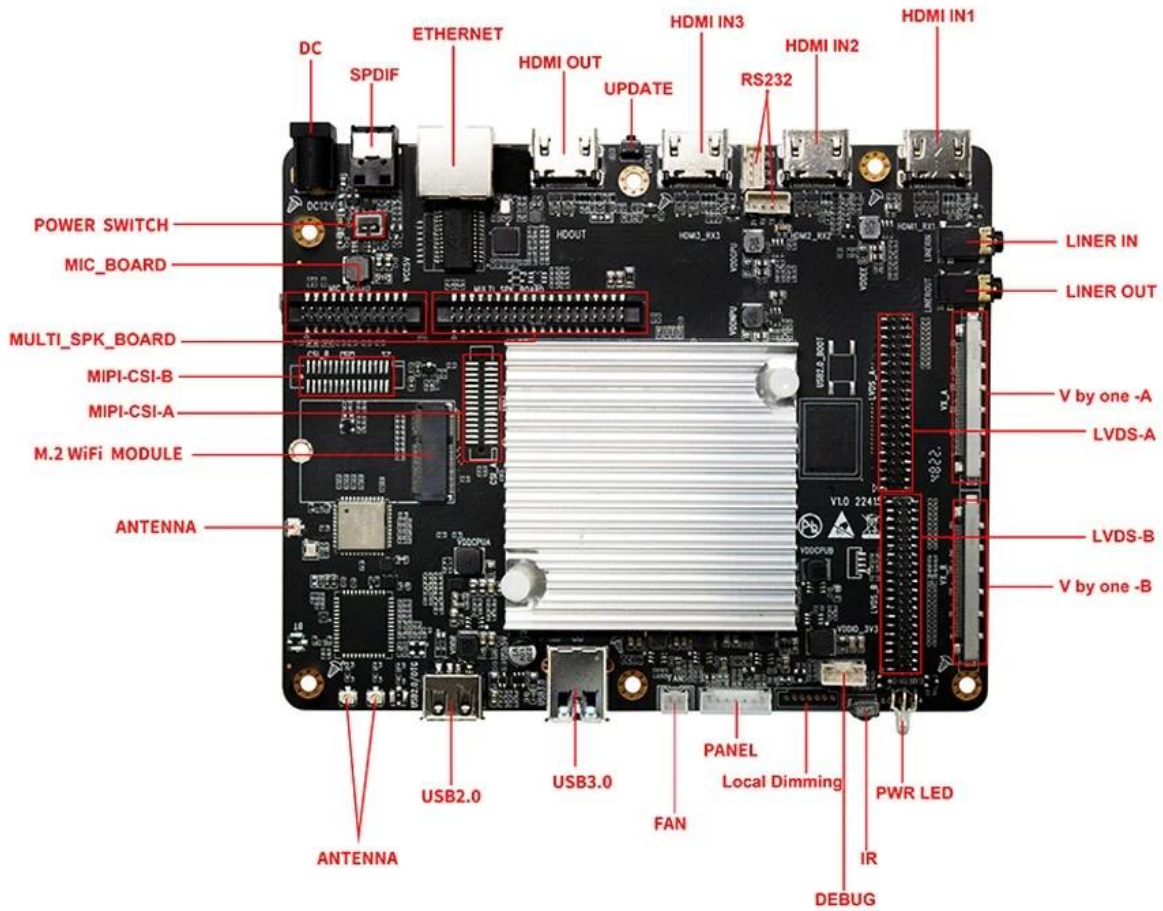

Best Android Smart TV Box Manufacturer

Specifications

Model No.	Amlogic A311D2 Best Android Smart TV Box Manufacturer
CPU	Amlogic A311D2 Quad Core Cortex-A73 + Quad Core Cortex-A53
GPU	ARM Mali-G52 MP8
RAM	4GB (max to 8GB/32GB for options)
ROM	32GB (64GB/128GB/256GB options)
OS	Android 11.0
Wi-Fi / BT	Built-in Wi-Fi (standard single band 2.4G supported; Dual band 2.4G/5G for options); BT4.2 or BT5.0 (M.2 port for option)

Power Supply	5V/12V Power
--------------	--------------

T085T01

Applicable Scope

Amlogic A311D2 Android Smart Integrated Board motherboard integrates multimedia network playback, LCD driver and Android intelligence, mainly for supporting LVDS and V-by-one screens of various sizes and resolutions. It is suitable for smart shelf, door advertising, commercial display, etc. It can also be applied to intelligent display terminal products, video terminal products, industrial automation terminal products, commercial display, self-service products, intelligent education, new retail and many other display fields. Such as: multimedia advertising machine, intelligent self-service terminal, intelligent retail terminal, etc.