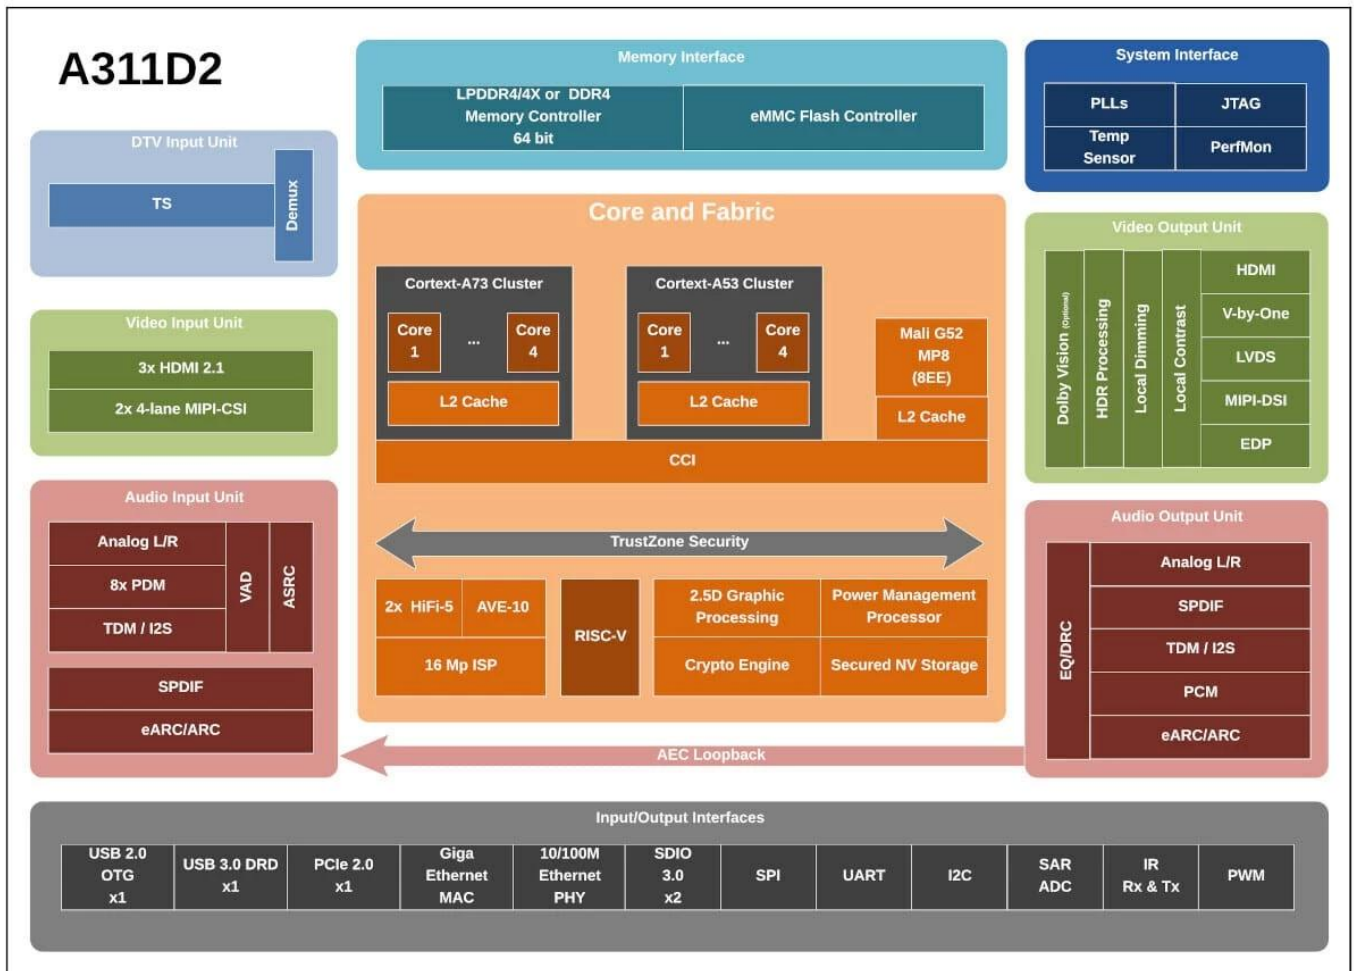

T085T01

Applicable Scope

Amlogic A311D2 Android Smart Integrated Board motherboard integrates multimedia network playback, LCD driver and Android intelligence, mainly for supporting LVDS and V-by-one screens of various sizes and resolutions. It is suitable for smart shelf, door advertising, commercial display, etc. It can also be applied to intelligent display terminal products, video terminal products, industrial automation terminal products, commercial display, self-service products, intelligent education, new retail and many other display fields. Such as: multimedia advertising machine, intelligent self-service terminal, intelligent retail terminal, etc.

Product Overview

Amlogic A311D2 Android Smart Integrated Board motherboard is powered by Amlogic A311D2 chip with Android 11.0 OS; with superb audio and video processing capabilities. Octa-core processor designed for smart display applications, quad-core Cortex-A73 & quad-core Cortex-A53, up to 2.2GHz; Mali-G52 MP8 (8EE) GPU; supports up to 4Kp60 with 3*HDMI 2.1 inputs, one 16MP ISP and 4K video encoding. Support 4K*2K@60fps, H.265 hard decode and many other formats, rich peripheral interfaces.

Product Features

- *On-board V-By-One / LVDS output interface, no converter chip required;
- *Support Ethernet & WiFi (M.2 port option) both and RTC;
- *Rich expansion interfaces: 1*OTG USB port, 1*USB 3.0 A port, 2*RS232 serial ports, 1*TTL serial port, 1*ADC interface; which is adaptable to various peripheral access requirements in the market;
- *Support HDMI + LVDS or HDMI + V-by-one screen dual screen outputs;