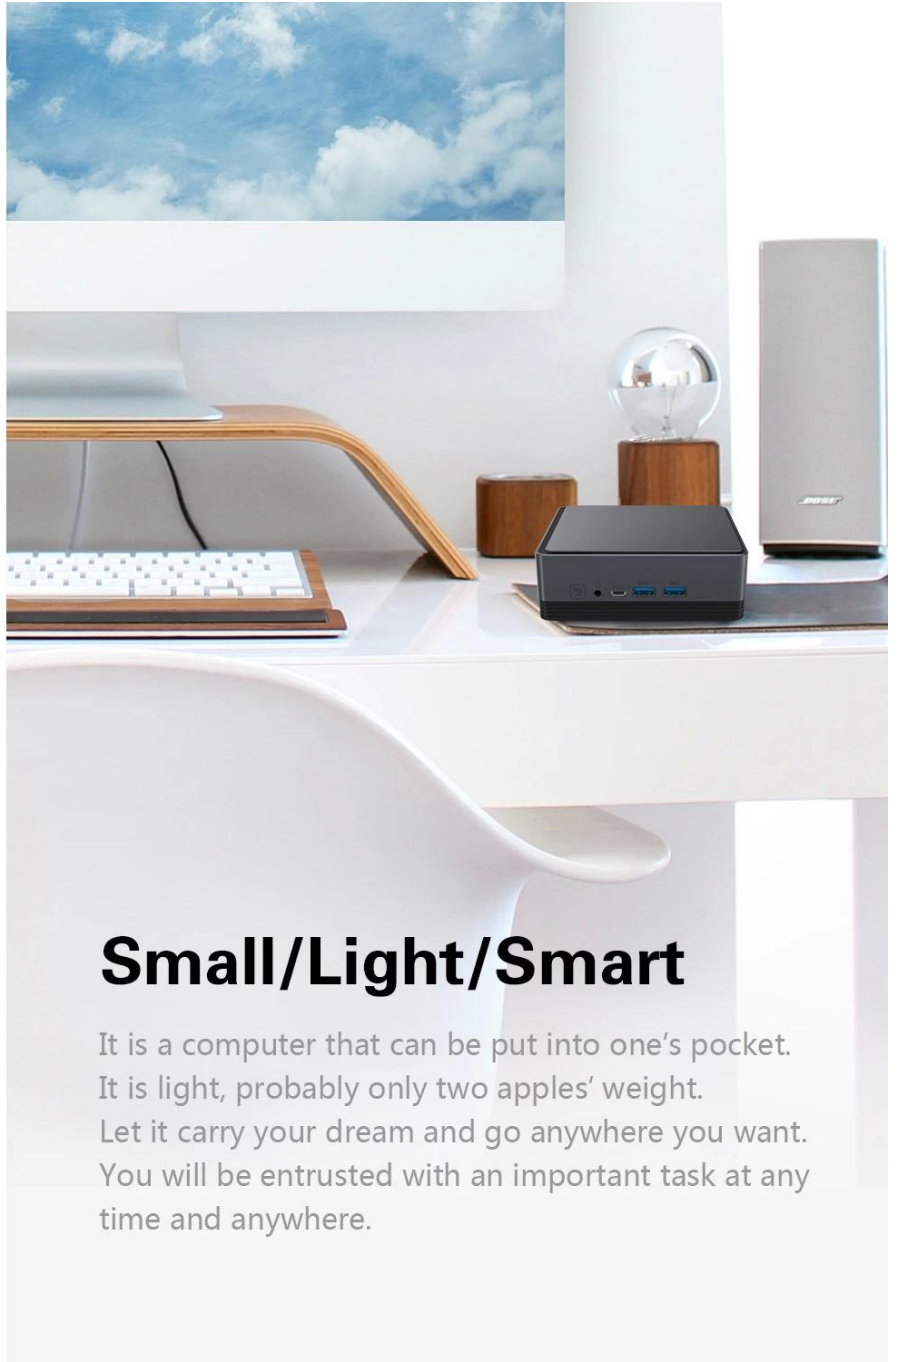

Mini PC is a portable PC that you can carry anywhere you go. It looks like a USB dongle that you can fit into your pocket. The Mini PC runs on the Android OS and if you connect it with any device such as a monitor you can convert them into an Android PC. But the purpose for which Mini PC is being used mostly is for creating entertainment on television. By plugging the device into the television, you can access on-demand streaming apps as you do on your mobile phone or computer. The Mini PC supports Wifi so you can easily connect it either from a wifi router or from your mobile phone.

① Press switch

② Open the top cover and replace the hard drive

③ Replacement completed and close the lid

-
-
-

-
-
-

Small/Light/Smart

It is a computer that can be put into one's pocket.
It is light, probably only two apples' weight.
Let it carry your dream and go anywhere you want.
You will be entrusted with an important task at any
time and anywhere.

Various Interfaces

Various interfaces such as HDMI, LAN, USB, etc. can bring you a smart and colorful enjoyment.

- ① Switch button
- ② Audio Jack
- ③ Type-C
- ④ USB
- ⑤ USB
- ⑥ DC
- ⑦ HDMI
- ⑧ HDMI
- ⑨ USB
- ⑩ USB
- ⑪ LAN

size: 125×112×43.5mm

The Intel Mini PC Windows 10 Nut G5 offers a compact yet powerful computing solution for home, office, or entertainment use. Here's why it's the perfect choice for your computing needs: