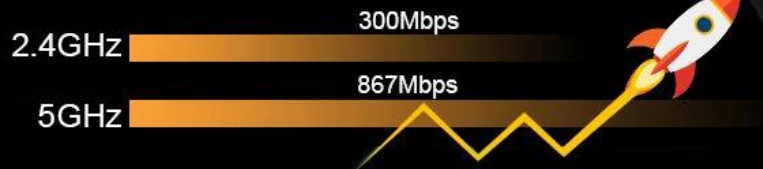

Non HDR

HDR

Dual Band Wireless

Run Box without Buffering
StrongSignal

SuperSpeed USB
Theoretical speed
up to **5Gbps**
(practical speed
up to 300MB/s)

High speed USB
Theoretical speed
up to **480Mbps**
(practical speed
up to 35/40MB/s)