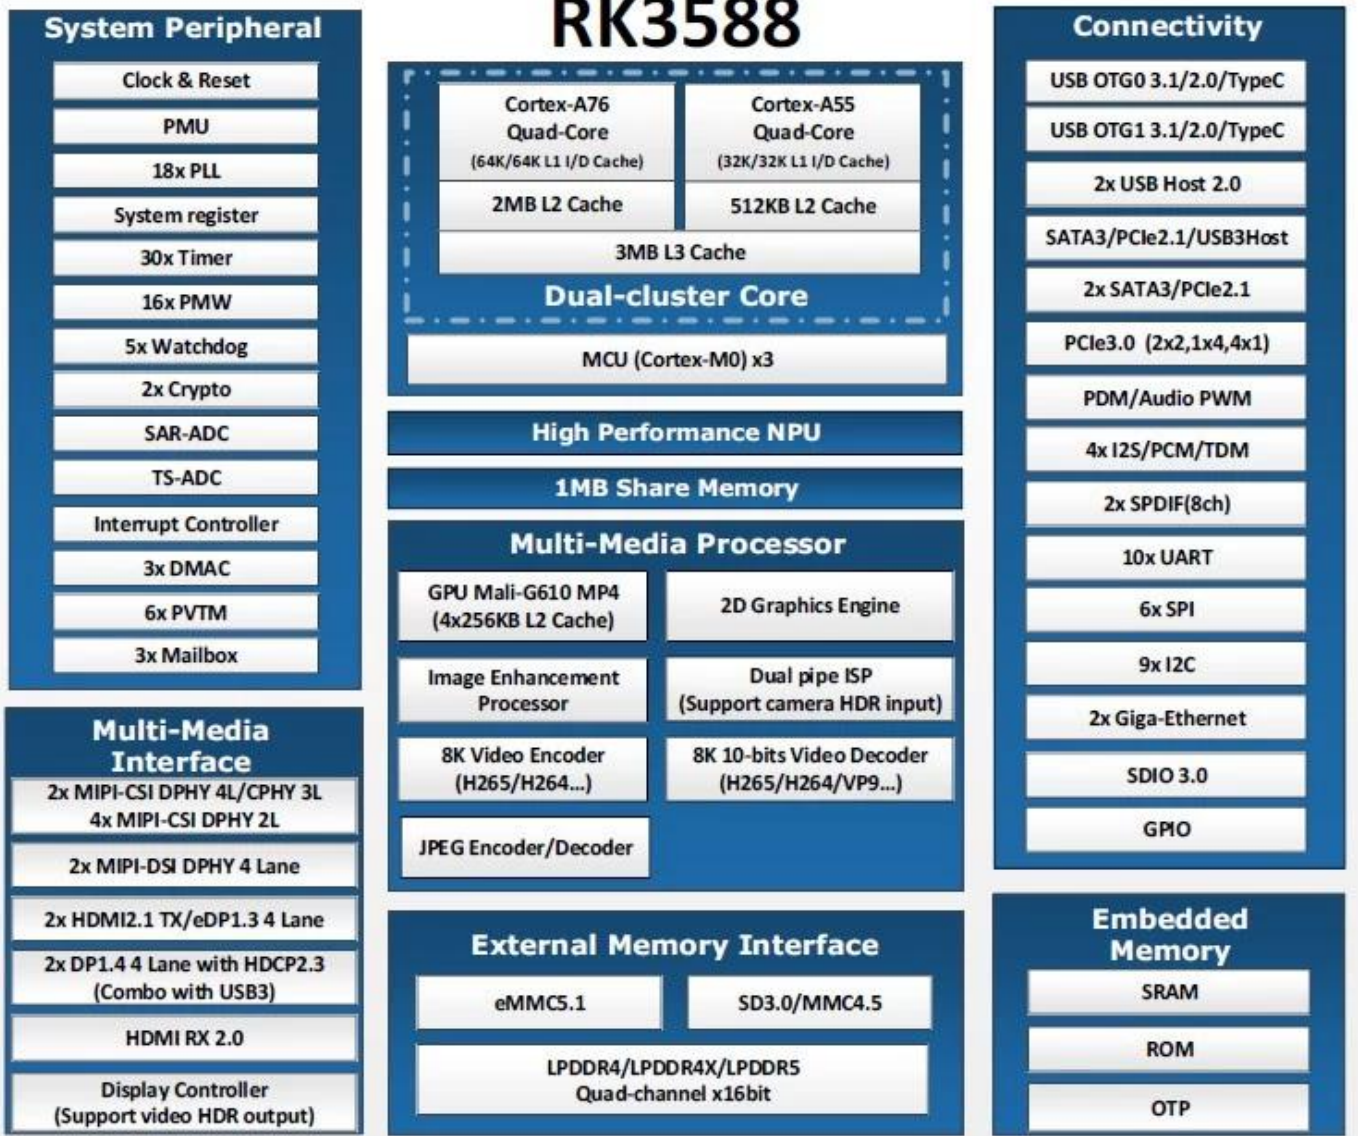

Smart Android TV Box Android Smart TV Box

Rockchip
RK3588
A high performance, low power AIoT processor

The graphic features a dark blue background with glowing circuit traces. On the right, a stylized representation of the RK3588 processor is shown in a blue and yellow square. The Rockchip logo is positioned above the processor model number.