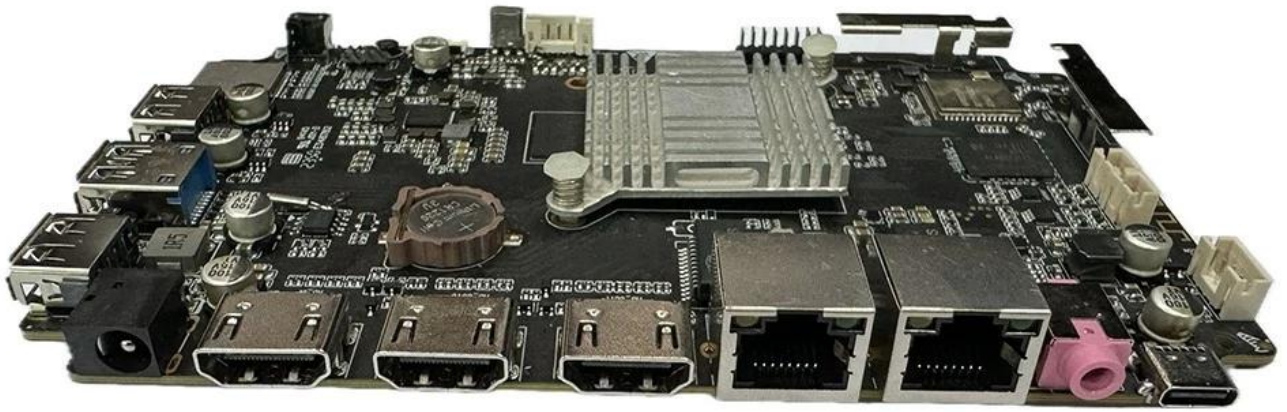

Smart Android TV Box Android Smart TV Box

Rockchip
RK3588
A high performance, low power AIoT processor

The graphic features a dark blue background with glowing circuit traces. On the right, a stylized representation of the RK3588 processor is shown in a blue and yellow square. The Rockchip logo is positioned above the processor model number.

Typical Application Diagram – AIoT

Our Smart Android TV Box is designed to revolutionize your entertainment experience with its advanced features and seamless performance. Whether you're streaming your favorite movies and TV shows or diving into immersive gaming sessions, this device delivers exceptional quality and convenience.

At the heart of this TV box is its smart functionality, powered by the Android operating system. This gives you access to a vast array of apps, games, and content through the Google Play Store, allowing you to customize your entertainment experience to suit your preferences.

The device is equipped with powerful hardware, ensuring smooth and seamless streaming of high-definition content. Whether you're watching movies in 4K resolution or playing graphics-intensive games, every detail is rendered with clarity and precision, providing an immersive viewing or gaming experience.