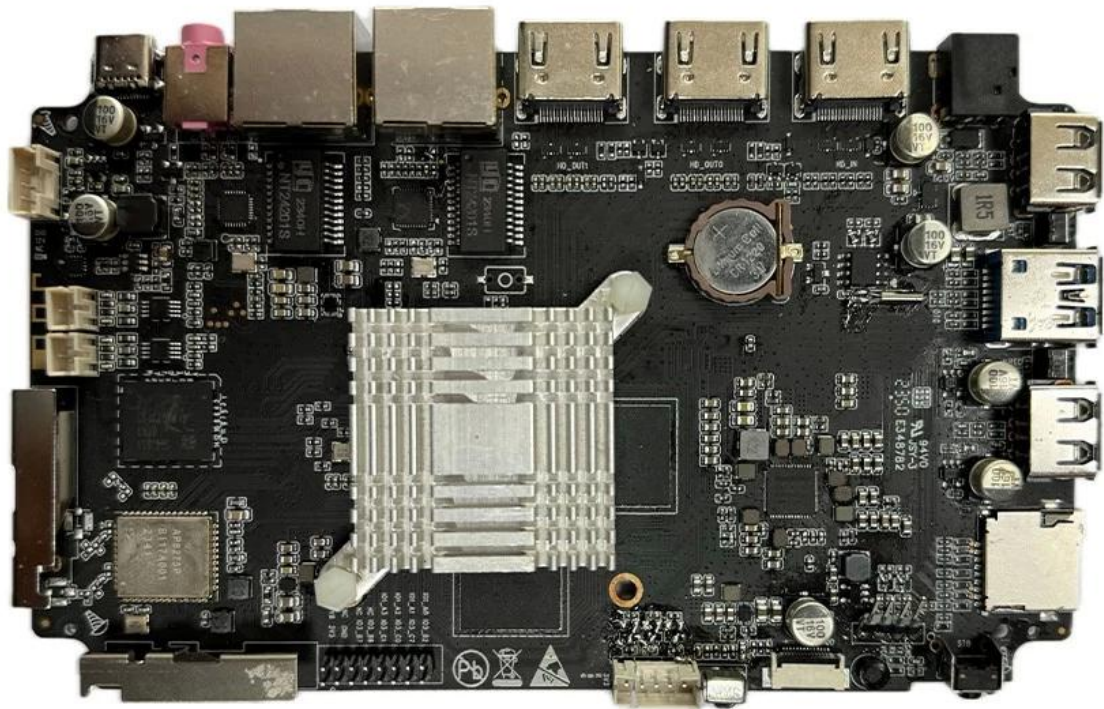

Smart Android TV Box Android Smart TV Box

Rockchip
RK3588
A high performance, low power AIoT processor

The graphic features a dark blue background with glowing circuit traces. On the right, a stylized representation of the RK3588 processor is shown in a blue and yellow square. The Rockchip logo is positioned above the processor model number.

Typical Application Diagram – AIoT

Our Smart Android TV Box is designed to revolutionize your entertainment experience with its advanced features and seamless performance. Whether you're streaming your favorite movies and TV shows or diving into immersive gaming sessions, this device delivers exceptional quality and convenience.

The device is equipped with powerful hardware, ensuring smooth and seamless streaming of high-definition content. Whether you're watching movies in 4K resolution or playing graphics-intensive games, every detail is rendered with clarity and precision, providing an immersive viewing or gaming experience.