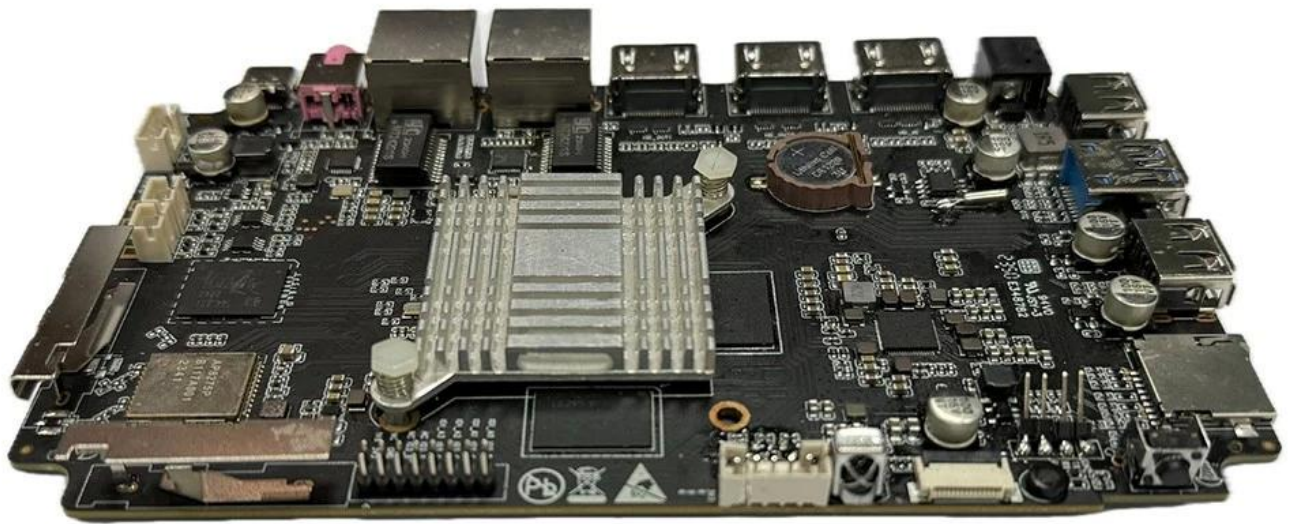

Smart Android TV Box Android Smart TV Box

Rockchip
RK3588
A high performance, low power AIoT processor

The graphic features a dark blue background with glowing circuit traces. On the right, a stylized representation of the RK3588 processor is shown in a blue and yellow square. The Rockchip logo is positioned above the processor model number.

Typical Application Diagram – AIoT

Our Smart Android TV Box is designed to revolutionize your entertainment experience with its advanced features and seamless performance. Whether you're streaming your favorite movies and TV shows or diving into immersive gaming sessions, this device delivers exceptional quality and convenience.

At the heart of this TV box is its smart functionality, powered by the Android operating system. This gives you access to a vast array of apps, games, and content through the Google Play Store, allowing you to customize your entertainment experience to suit your preferences.

The device is equipped with powerful hardware, ensuring smooth and seamless streaming of high-definition content. Whether you're watching movies in 4K resolution or playing graphics-intensive games, every detail is rendered with clarity and precision, providing an immersive viewing or gaming experience.