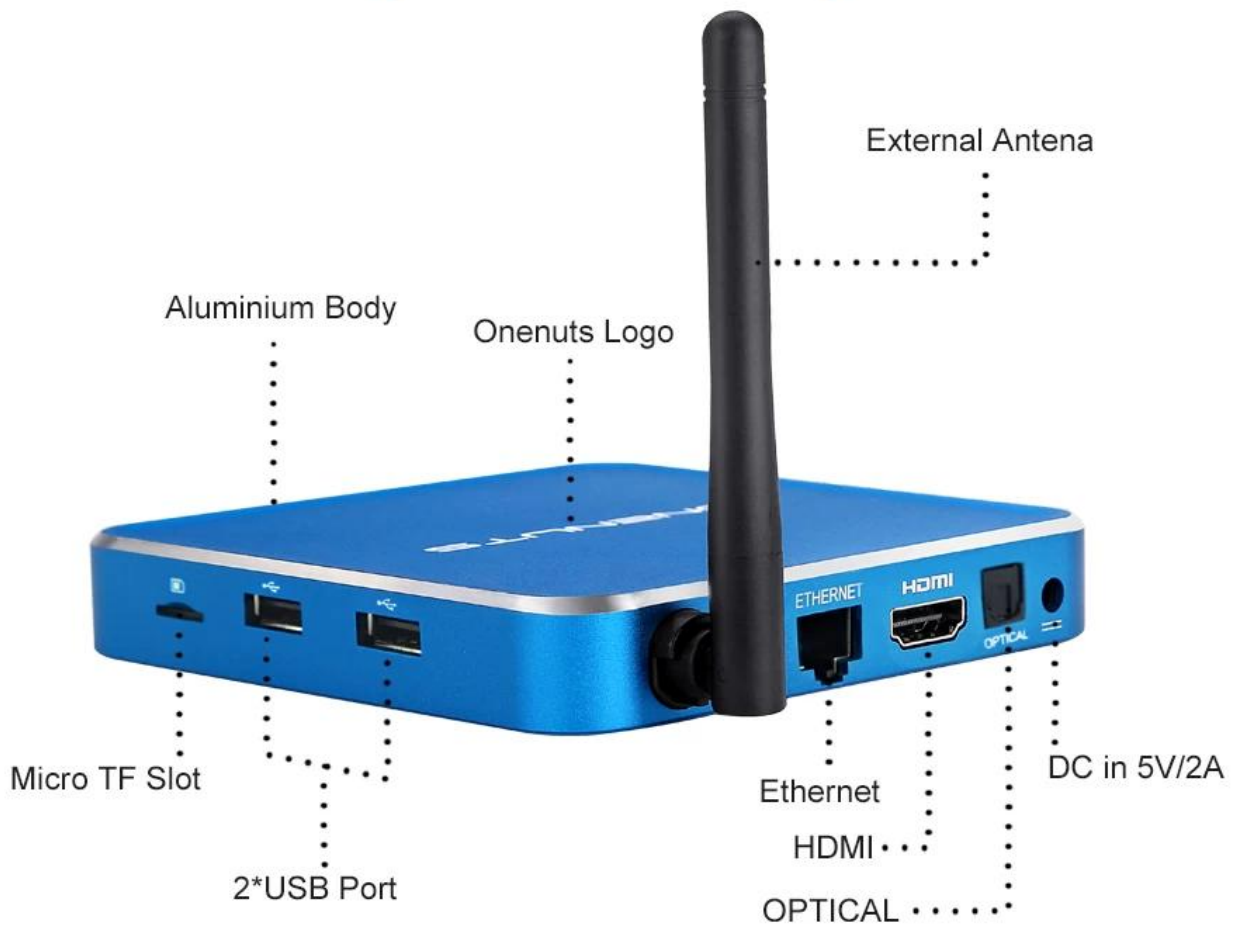

OTA Update

Support background auto upgrade and offer you the newest experience.

Product structure

What is in the box?

Portable & Environmental EVA Bag

Motherboard Show

Welcome to our range of Smart TV Box DLNA streaming media players, where innovation meets entertainment. In this comprehensive product explanation, we'll delve into the features, benefits, and capabilities of our devices.