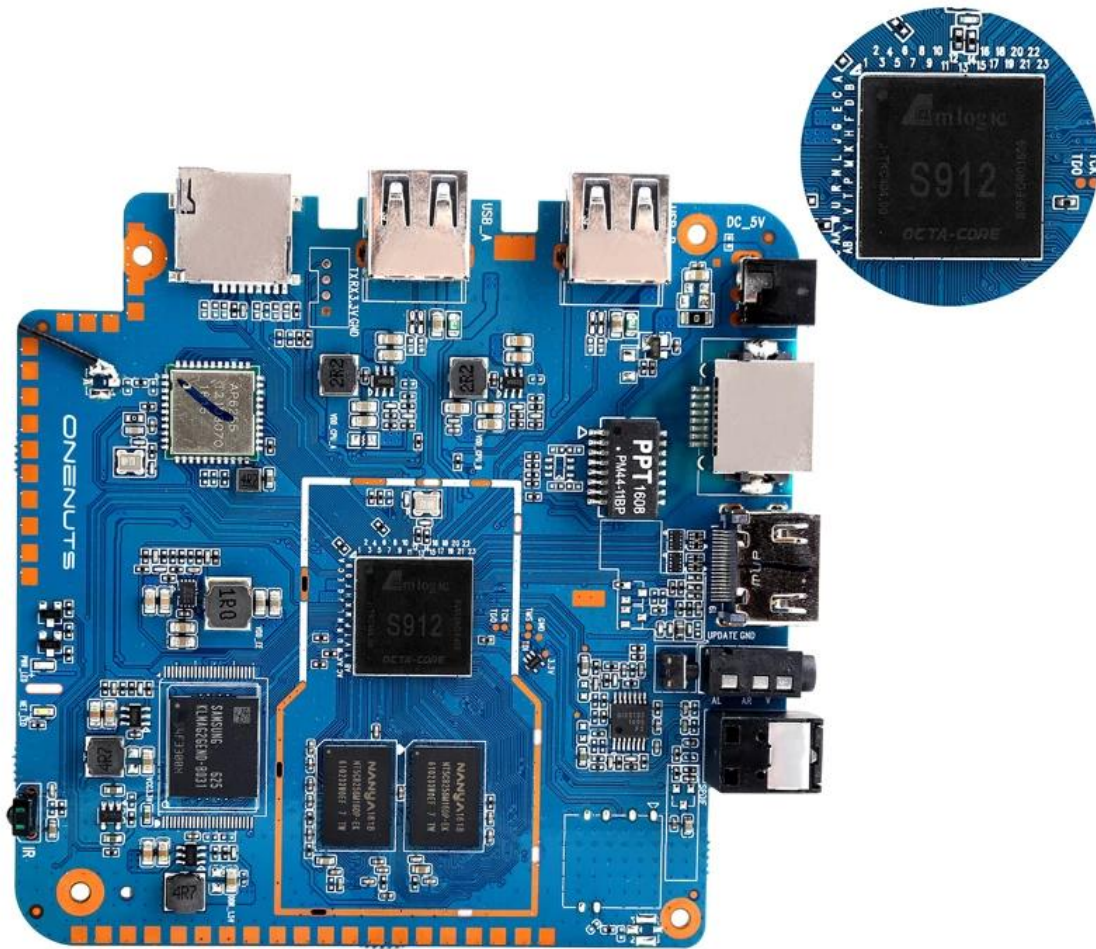

OTA Update

Support background auto upgrade and offer you the newest experience.

Product structure

What is in the box?

Portable & Environmental EVA Bag

Motherboard Show

Welcome to our range of Smart TV Box DLNA streaming media players, where innovation meets entertainment. In this comprehensive product explanation, we'll delve into the features, benefits, and capabilities of our devices.