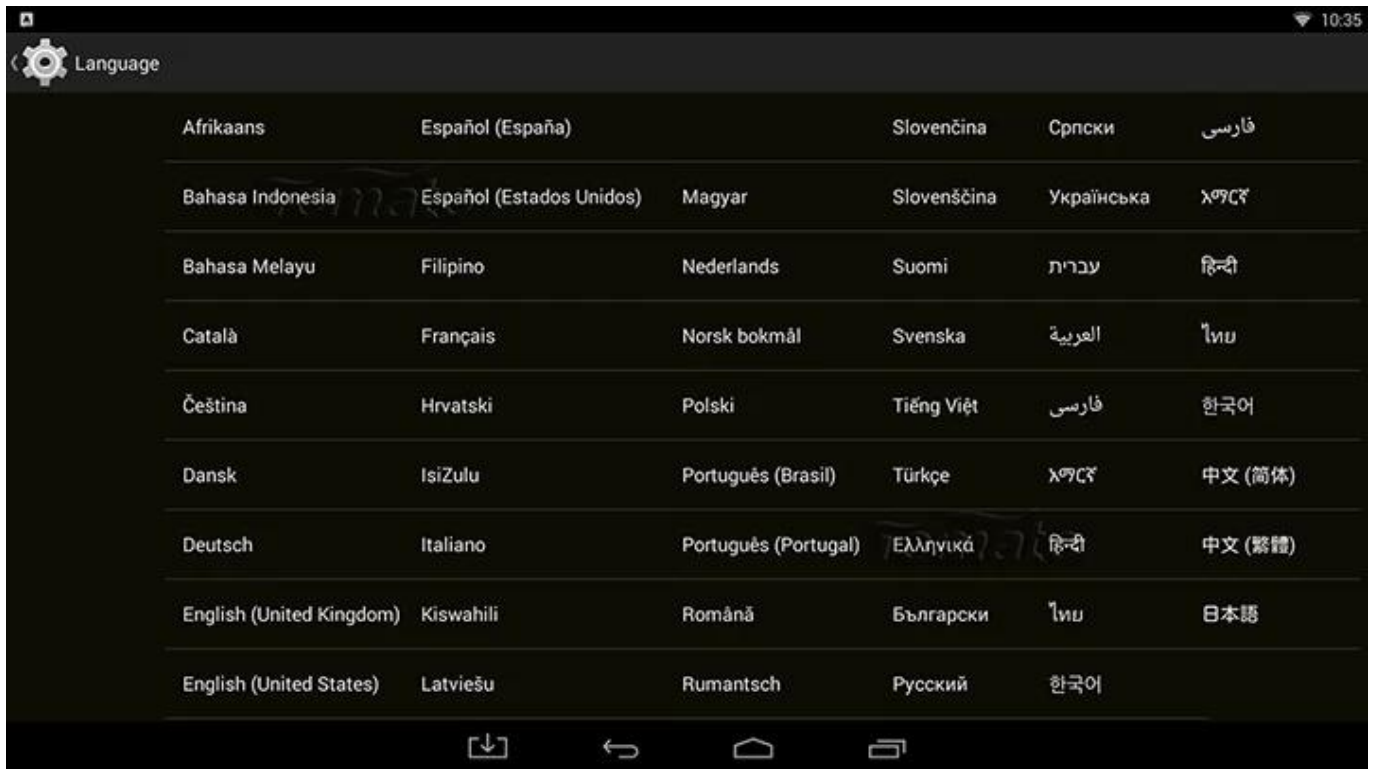

Our DLNA Mini Android Smart TV Box is designed to revolutionize your entertainment experience with advanced features and seamless connectivity options. As a versatile device, it combines the functionalities of a smart TV and a media player, offering a comprehensive solution for streaming, gaming, and app access.

Powerful Performance At the core of our Smart TV Box is a high-performance processor, ensuring smooth navigation, quick app launches, and responsive playback of multimedia content. Whether streaming movies, playing games, or browsing the web, our device delivers a seamless and enjoyable experience.

DLNA Support for Easy Content Sharing With DLNA support, you can effortlessly stream content from your smartphone, tablet, or PC to the TV screen. Share photos, videos, music, and more with friends and family, creating a personalized and immersive viewing experience.

Versatile Connectivity Options Our Smart TV Box offers versatile connectivity options, including HDMI, USB, Ethernet, Wi-Fi, and Bluetooth. Connect to your TV, sound system, external storage devices, and other peripherals with ease, expanding your entertainment setup and compatibility.

Android OS and App Access The Smart TV Box runs on the Android operating system, providing access to a wide range of apps, games, streaming services, and productivity tools. Customize your home screen, download your favorite apps, and enjoy a personalized entertainment experience tailored to your preferences.

Compact and User-Friendly Design The compact design of our Smart TV Box makes it ideal for any space, from living rooms to bedrooms and even travel setups. With a user-friendly interface and intuitive controls, navigating through content and settings is effortless, ensuring a smooth and enjoyable user experience.

HD and 4K Resolution Support Immerse yourself in stunning HD and 4K resolution with support for high-definition playback. Enjoy crisp, clear visuals with vibrant colors and lifelike detail,