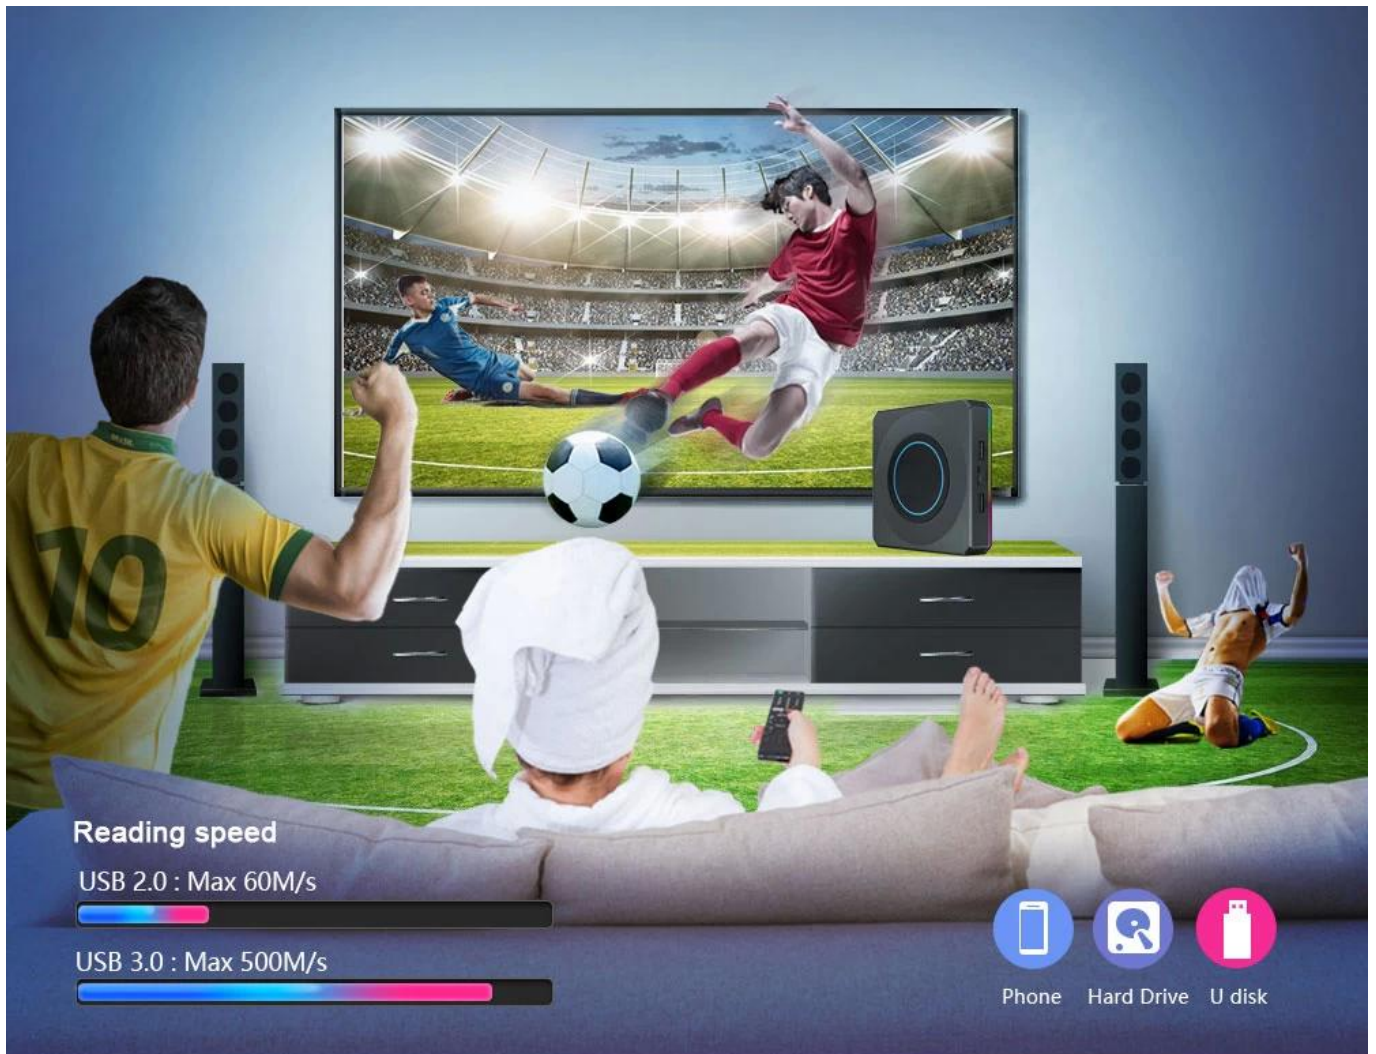

An [Android TV box](#) is perfect for people who want to enjoy their favourite OTT platform on television. For the lovers of binge-watch, it is delightful that they can access applications like Netflix and Amazon Prime on their televisions. To convert your TV into an Android device, all you have to do is pair the [TV box](#) with it either via Bluetooth or HDMI connection. Once that is done, your TV can be used as a smart TV. Apart from accessing multimedia, you can play games on your TV, although the gaming operations will be minimal it will be fun and worth trying.

# WiFi 2.4G&5G&802.11ac

Dual WiFi design , Faster transmission  
and more stable signal

**BT4.1**

**Fast, stable, multi-devices connection**

Available external devices via BT function

## USB3.0 with super fast data-read speed

Smooth, stable, and fast playback of local videos. You can share the happy moment on TV together.

DLNA

Airplay

Miracast

Leisure and entertainment

Family Fun Sharing