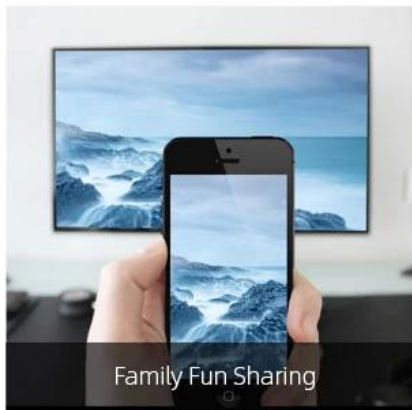

An [Android TV box](#) is perfect for people who want to enjoy their favourite OTT platform on television. For the lovers of binge-watch, it is delightful that they can access applications like Netflix and Amazon Prime on their televisions. To convert your TV into an Android device, all you have to do is pair the [TV box](#) with it either via Bluetooth or HDMI connection. Once that is done, your TV can be used as a smart TV. Apart from accessing multimedia, you can play games on your TV, although the gaming operations will be minimal it will be fun and worth trying.

## USB3.0 with super fast data-read speed

Smooth, stable, and fast playback of local videos. You can share the happy moment on TV together.

DLNA

Airplay

Miracast

Leisure and entertainment

Family Fun Sharing

# Ultra high quality

Ultra-high-definition 4K resolution with a new generation of HDR image quality engine. Rich details display to let you see the world more clearly. 8K video decoding engine supported, which bring you more exciting content.