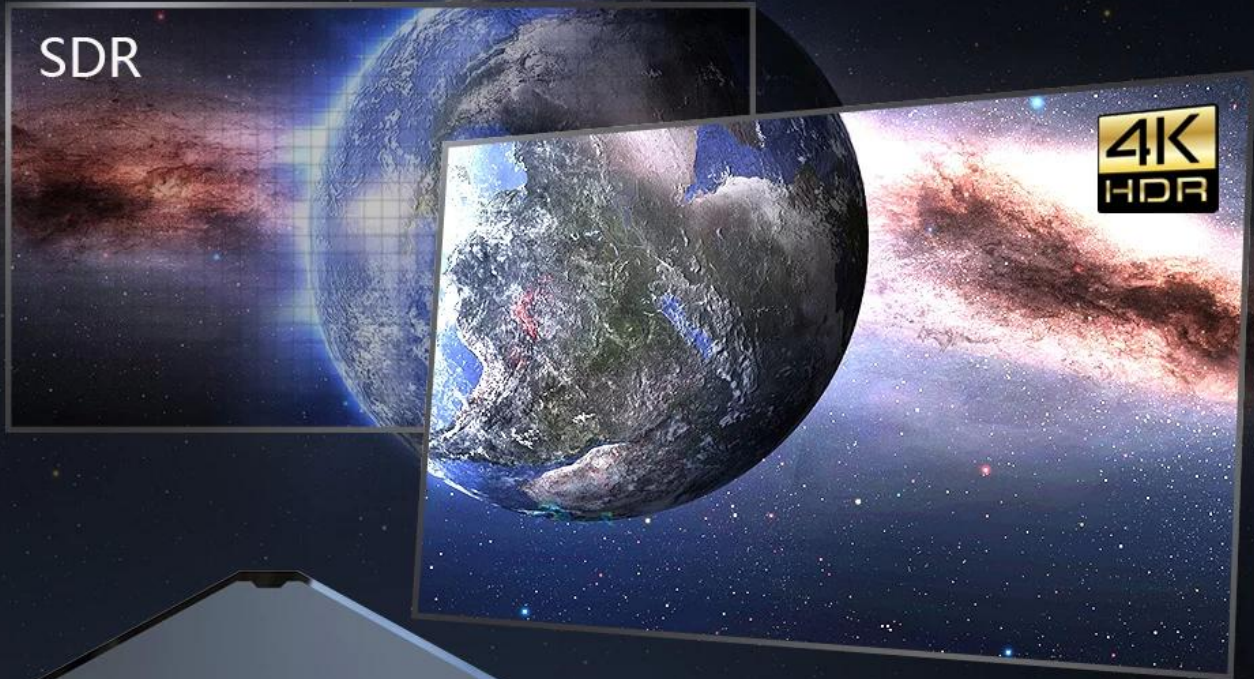

Android 9.0

High quality output, Powerful graphics processor, Stable performance

Support HDR

HDR offers a deeper, more life-like display, which boosts 4K and gives you even greater color and contrast.

H.265