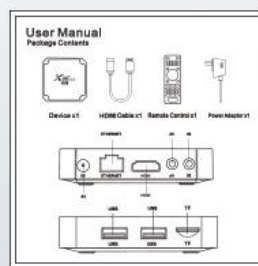

Leisure and entertainment

Family Fun Sharing

Package Contents

Power Adapter*1

HDMI Cable*1

Remote Control*1

User Manual*1

IR cable*1 (optional)