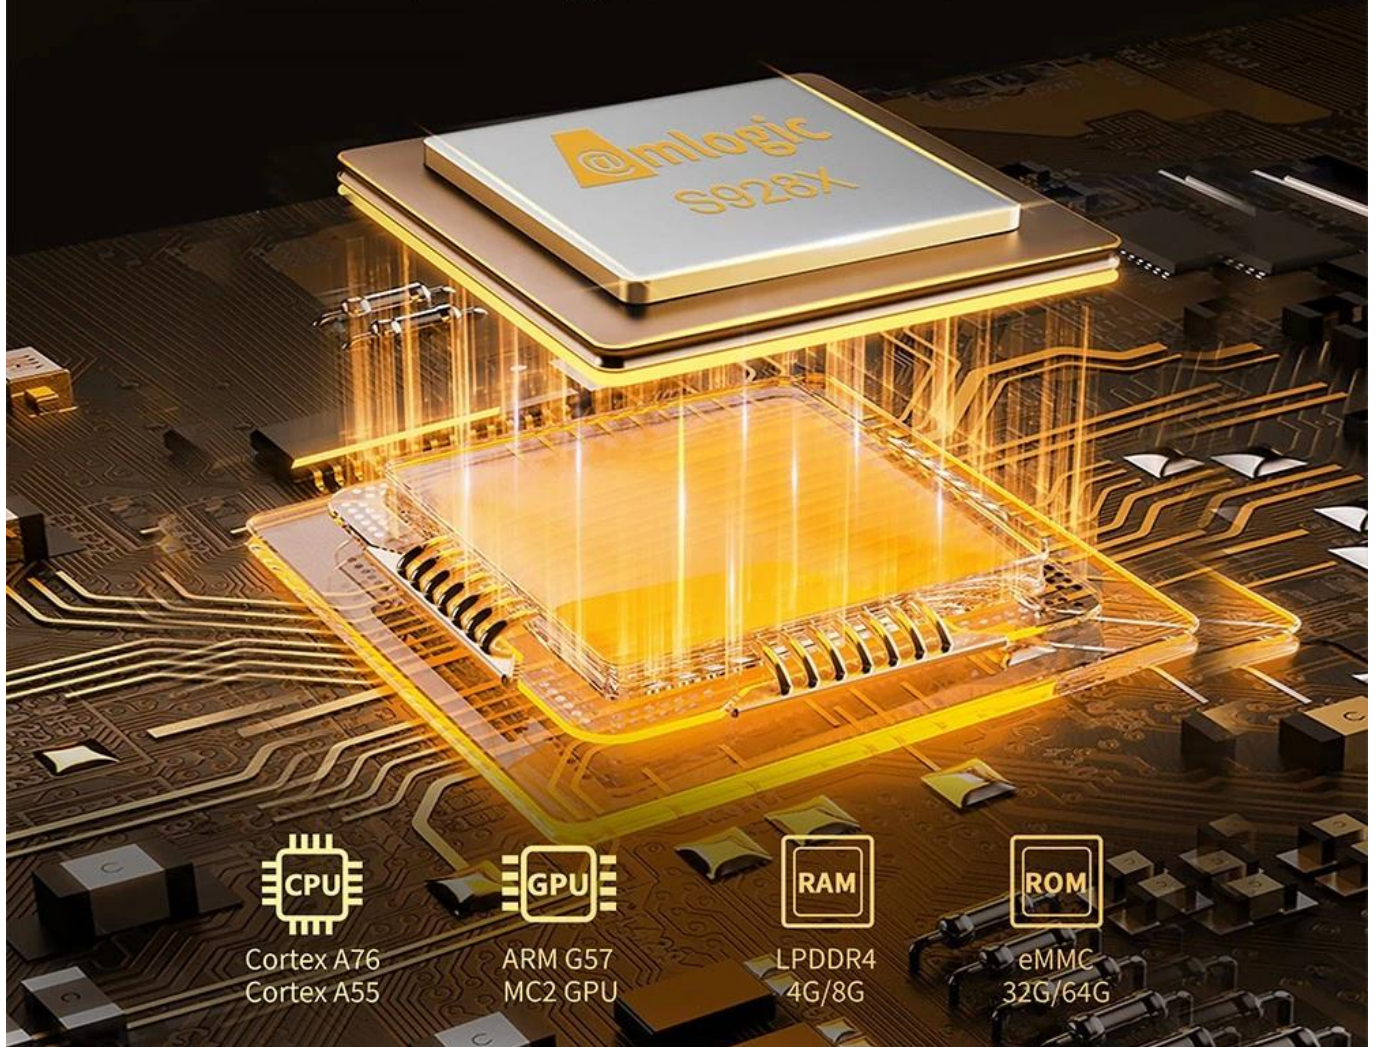

 S928X	 ANDROID 11	 WiFi 6 802.11ax MIMO	 5.2	3D	AV1	 HDR HDR 10+
--	--	--	--	-----------	------------	---

8K

WiFi 6

Amlogic S928X Big Core Cortex-A76 & Quad Core Cortex-A55

Achieve the perfect balance of high performance and low power consumption to bring you an efficient and fast experience

Embracing 8K Resolution

Real 7680x4320 @60HZ resolution brings unprecedented detail and realism, making every frame come to life

8K
ULTRAHD

4K
ULTRAHD

1080p

Ultra HD

Graphics

HEVC