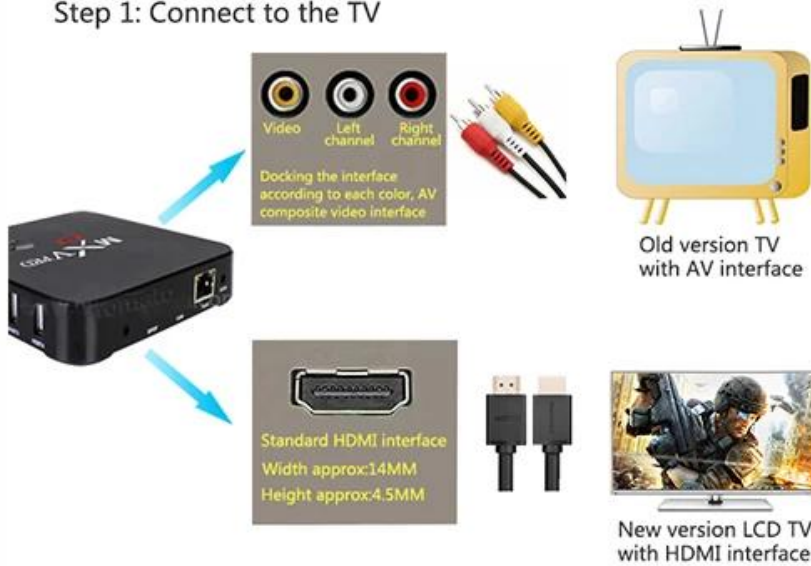

Only two steps, Easy operation

Step 1: Connect to the TV