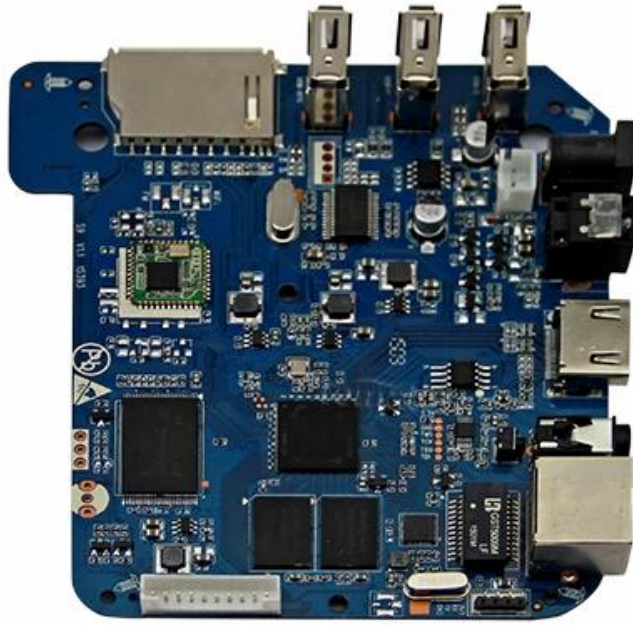

Parla in linea	Supporta videochiamate SKYPE, MSN, Facebook, Twitter, QQ ecc.
Altri	Supporto e-mail, tuta da ufficio ecc. Supporta la funzione DLNA Supporta mouse/tastiera wireless 2.4G

Picture Show

Indicator

USB*3

SD/MMC Card

ON/OFF Button DC Port RJ45 ETHERNET AV Port HDMI™ OPTICAL Port

S905

64-Bit
Quad Core
Cortex A53

4K

H.265
@60fps

HDMI 2.0
HDCP 2.2

TSMC
28NM

DRM

64 bit CPU,

While maintaining the same power consumption, the computing power of CPU has also been greatly improved.

With 4K2K decoding capabilities,
it make 4K become the standard.

The color quantity is increase by 60 times more than the previous generation.