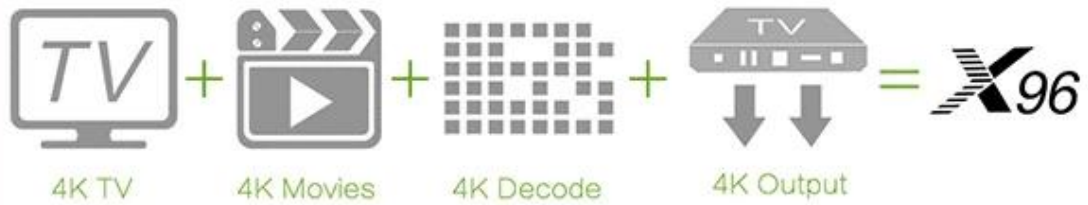

## X96 Smart Box

Remote,  
Anywhere,  
Any angle.

The box can paste i to the Wall or TV and others.

- 1.Magic tape
- 2.Pothook Designed
- 3.Dual IR designed,remote control easy.

Put the photo,musics,and videos on your television.