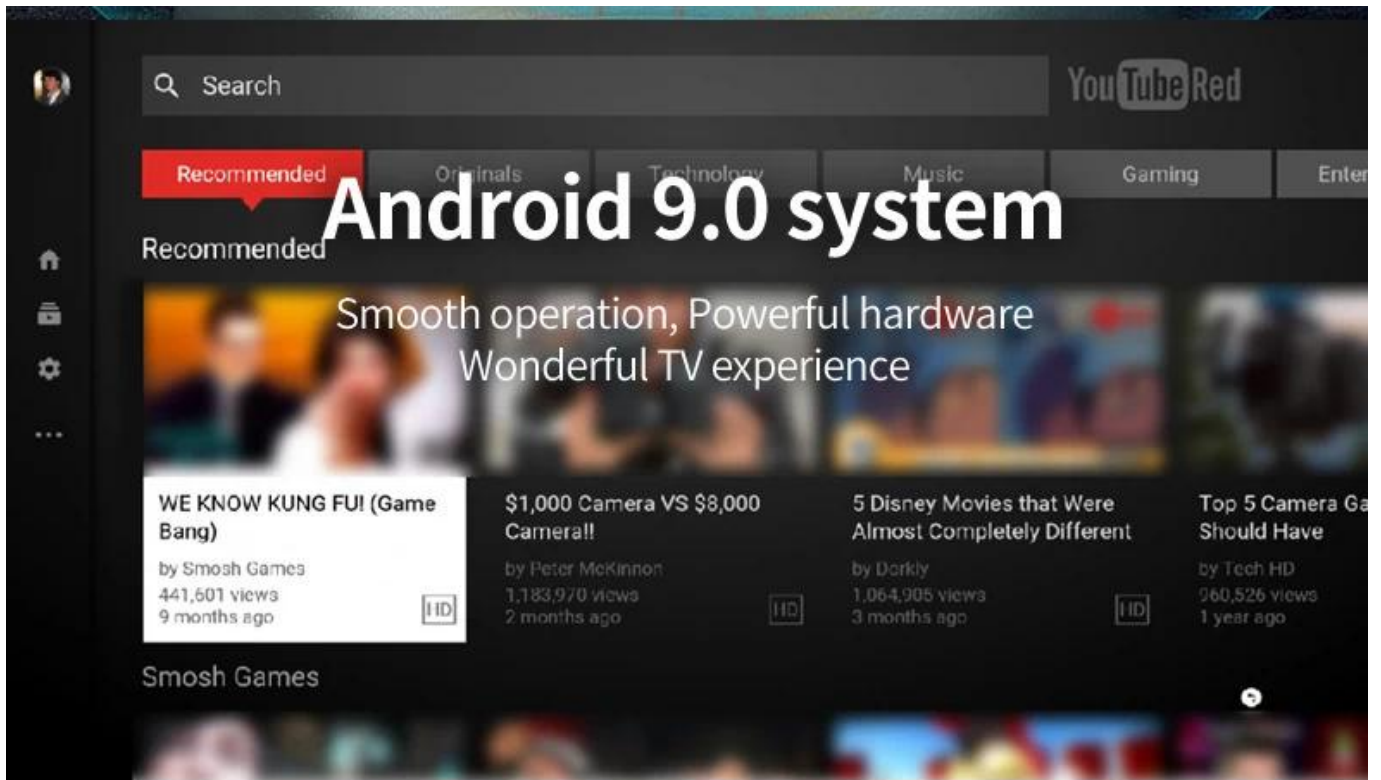

Private cinema / Business office / Huge screen gaming
4K video streaming 300 inch huge screen
1920*1080P eye the reality

Extreme color
Real 100 ANSI lumen
No light spot

Hi-Fi speaker

JBL's supplier powerful sound