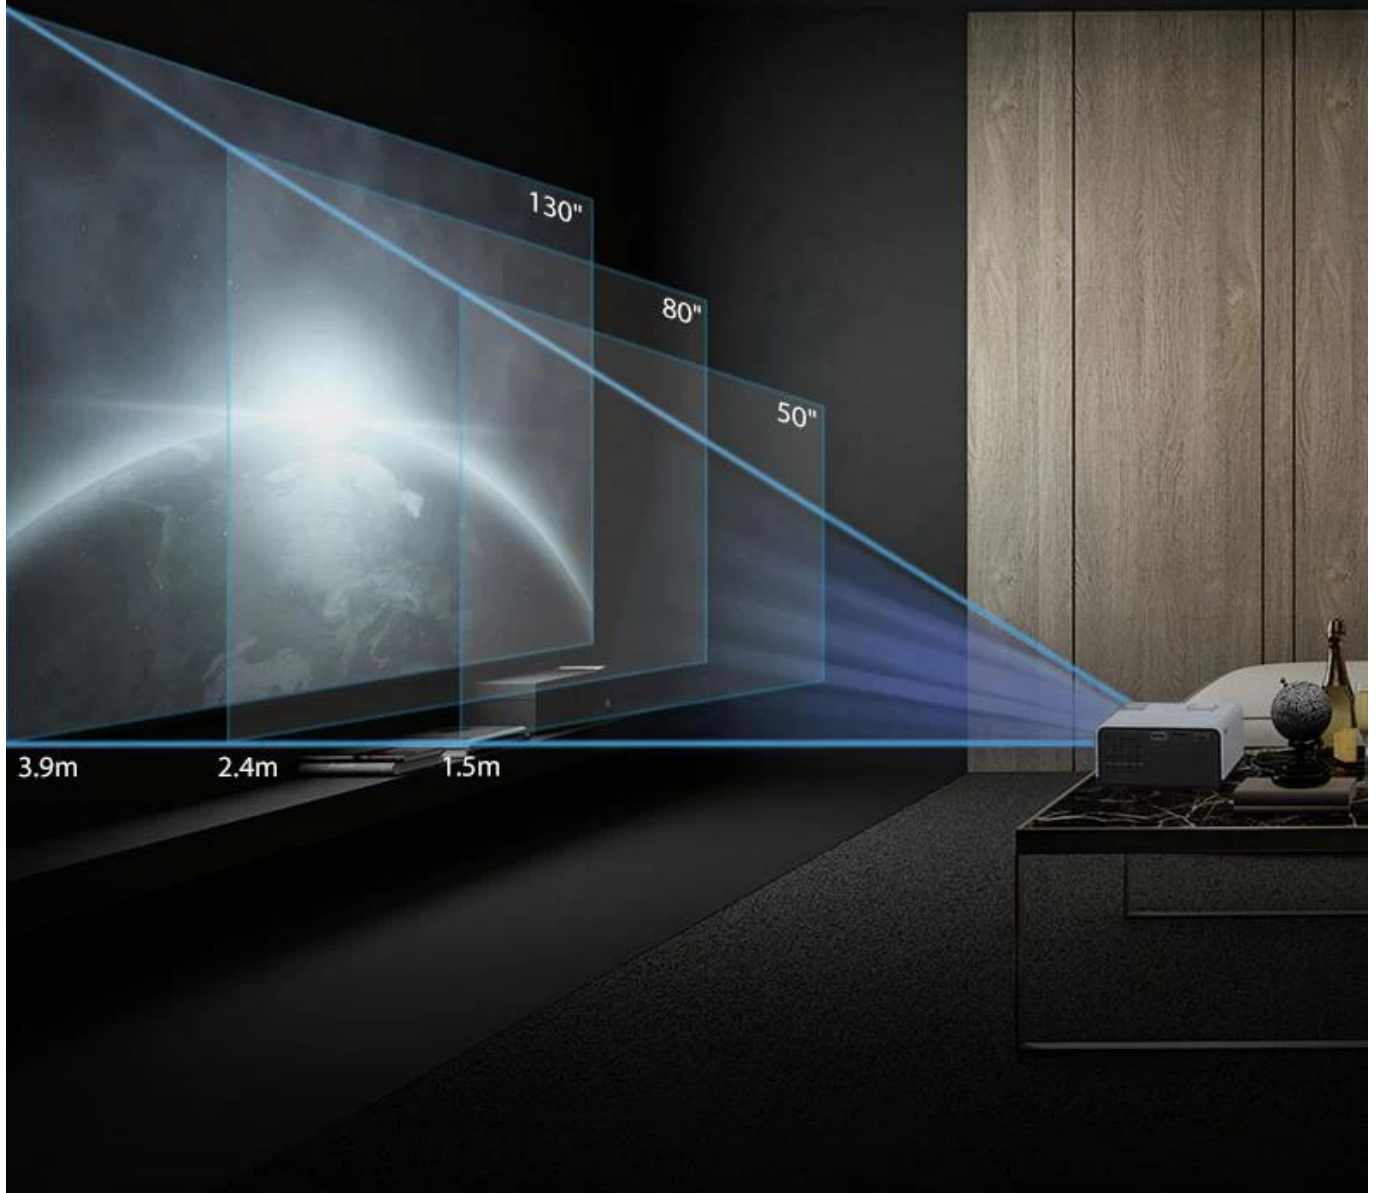

Dual-band wifi

Mirror screen

Hi-fi speaker

BT

100 inch huge screen at 3 meters

High definition cinema experience

Cinema 4K video playback

1080P huge screen

Private cinema / Business office / Huge screen gaming
4K video streaming 300 inch huge screen
1920*1080P eye the reality

Extreme color
Real 100 ANSI lumen
No light spot

Hi-Fi speaker

JBL's supplier powerful sound

Potable size Easy carrying

12.5*16.7*6.7 (cm) Weight 0.7kg
Smallest among 3.5 inch LCD projectors

Keystone correction

Manual
horizontal / vertical correction

Focus

Mirror screen WIFI 802.11AC 3X speed than last generation

WIFI 802.11AC

Mirror screen

Phone/Tablet mirror screen

Do anything you want
at the same time

HDMI interface

Instant plug and play

Efficient Heat dissipation dust-proof Technical design

Sperimenta l'intrattenimento come mai prima d'ora con il nostro mini proiettore portatile Smart WiFi dual-band Android 9.0. Questo potente dispositivo compatto ti porta il grande schermo, offrendo immagini brillanti e streaming senza soluzione di continuità grazie al supporto WiFi dual-band. Goditi i tuoi contenuti preferiti ovunque e in qualsiasi momento, con straordinaria chiarezza e comodità.