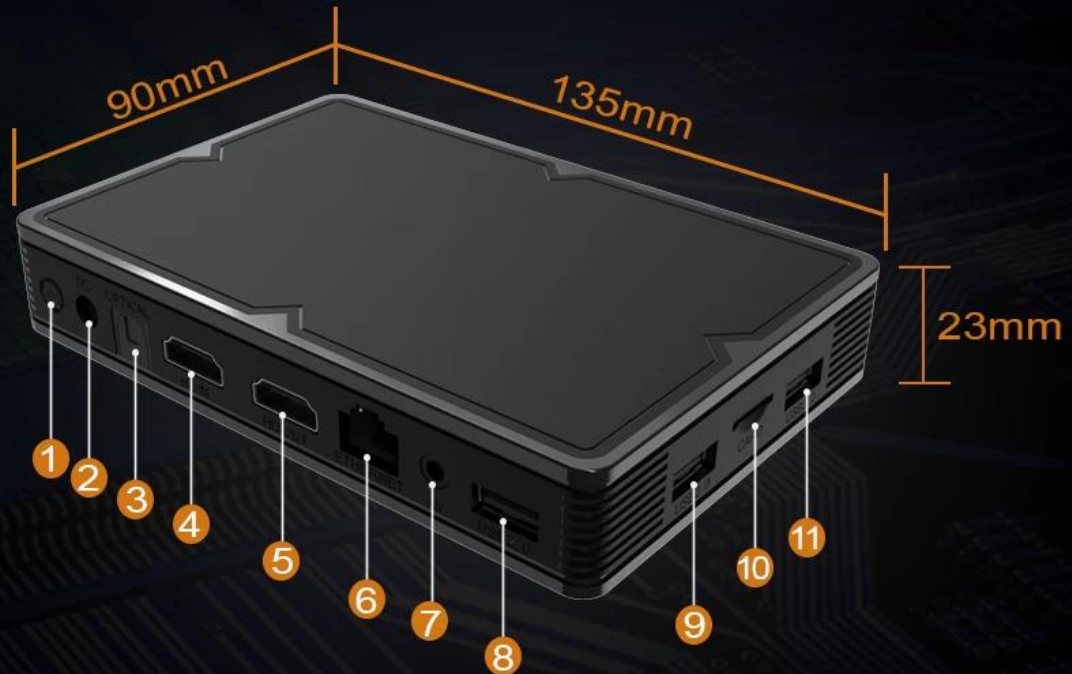

Android 9.0 TV Box Allwinner H6 Chip 4GB 32GB con display LED Dual Band Wifi LAN Bluetooth USB3.0

Specifiche

Modello numero:	TV-Box Allwinner H6 Android 9.0
processore	Allwinner H603 ARM Cortex™ -A53 quad-core a 64 bit
GPU	GPU multi-core Mali T720 ad alte prestazioni
rom	DDR3: 4 GB/2 GB
Archiviazione interna	eMMC: 32 GB (opzione: 16 GB/64 GB)
sistema operativo	Android 9.0
WiFi	IEEE 802.11 b/g/n/ac; 2.4G/5G 2*2 minuti
Bluetooth	Bluetooth 4.1HS; Supporta il telecomando vocale

Many ports Major possibilities

packs a lot of connectivity into a small space
easily connect to your hdtv

1 . POWER SWITCH

2 . DC 5V

3 . OPTICAL

4 . HDMI IN

5 . HDMI OUT

6 . ETHERNET