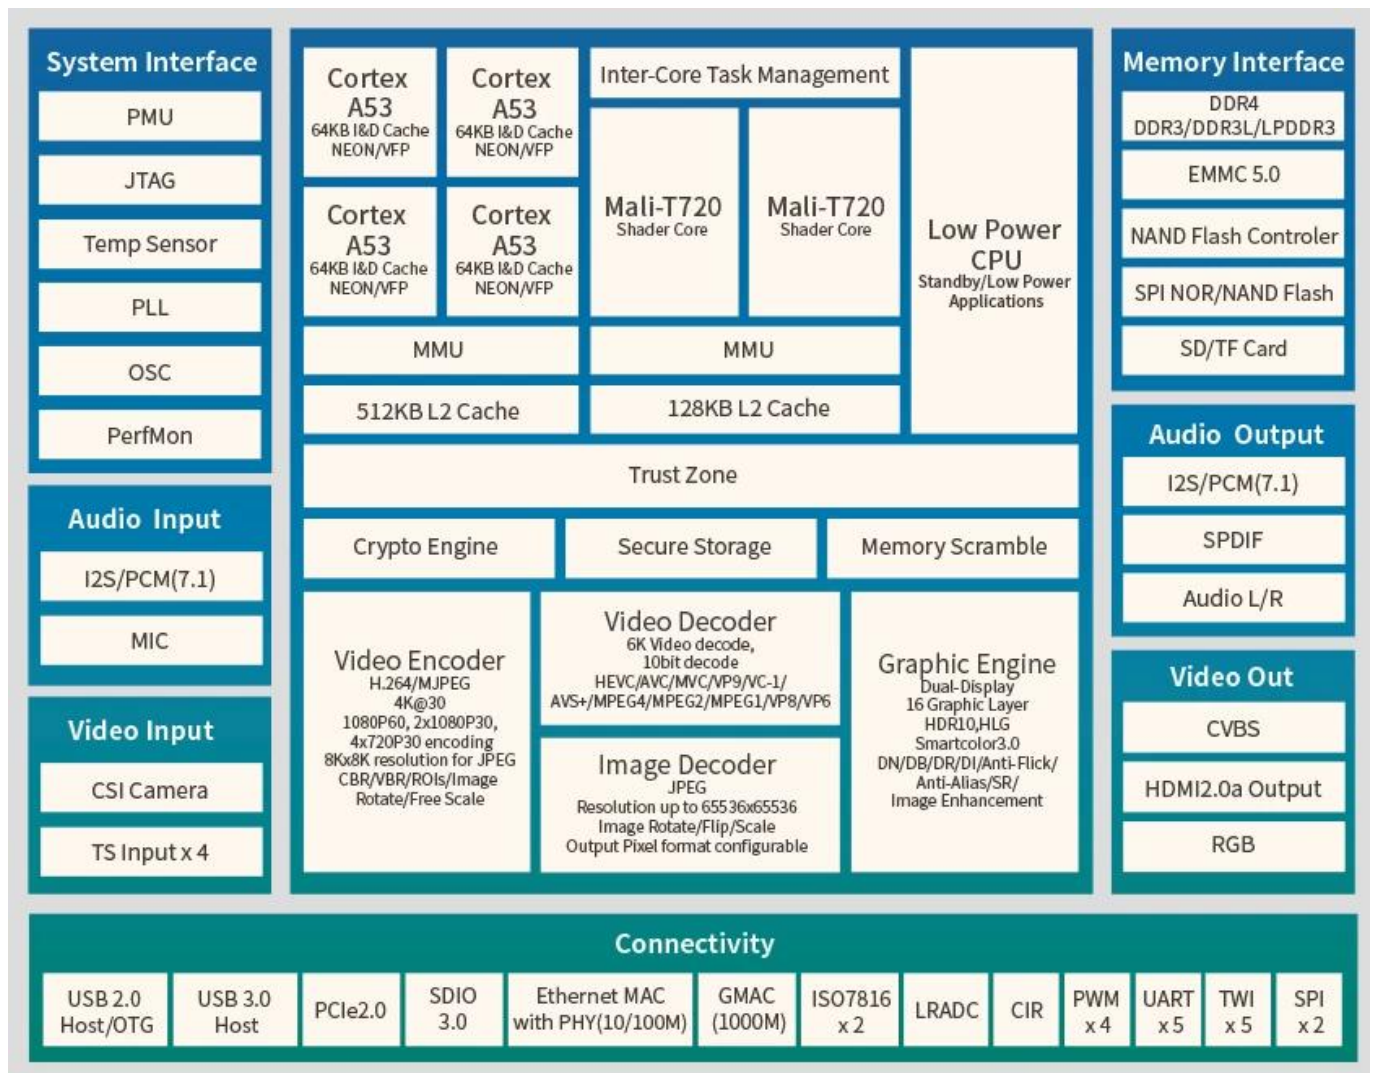

Android 9.0 TV Box Allwinner H6 Chip 4GB 32GB con display LED Dual Band Wifi LAN Bluetooth USB3.0

Specifiche

Modello numero:	TV-Box Allwinner H6 Android 9.0
processore	Allwinner H603 ARM Cortex™ -A53 quad-core a 64 bit
GPU	GPU multi-core Mali T720 ad alte prestazioni
rom	DDR3: 4 GB/2 GB
Archiviazione interna	eMMC: 32 GB (opzione: 16 GB/64 GB)
sistema operativo	Android 9.0
WiFi	IEEE 802.11 b/g/n/ac; 2.4G/5G 2*2 minuti
Bluetooth	Bluetooth 4.1HS; Supporta il telecomando vocale

Many ports Major possibilities

packs a lot of connectivity into a small space
easily connect to your hdtv

1 . POWER SWITCH

2 . DC 5V

3 . OPTICAL

4 . HDMI IN

5 . HDMI OUT

6 . ETHERNET

T720

6K*4K
@30fps

Ultra HD

New upgrade system

In-depth development from the native architecture system performance is significantly improved than the previous generation, to create a smarter operating system that understands you better.