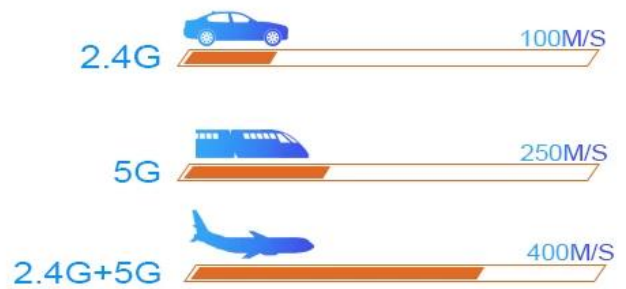

Android 9.0

6K video decoder

64-bit quad-core ARM
Cortex A53 CPU Support
multi-video decoder up to
6Kx4K@30fps

New upgraded built-in WiFi

WiFi IEEE 802.11 a/b/g/n/ac
Support dual-band wifi

MIMO Wi-Fi

Dual frequency WiFi

HDR dynamic range

New quality optimization engine
technology, experience a different visual feast

SDR

HDR

Extreme 6k enjoyment

Real-time image decoding- Maximum resolution up to 5760×3240

4K << >> 6K

Package Contents