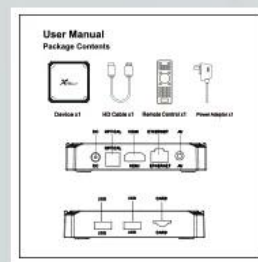

X96mini+ using Cortex A53,Mali 450 GPU

The performance to cost ratio superelevation.
And adopting convection fan heating system

Product specifications

Package Contents

Power Supply*1

HD data cable*1

User Manual*1