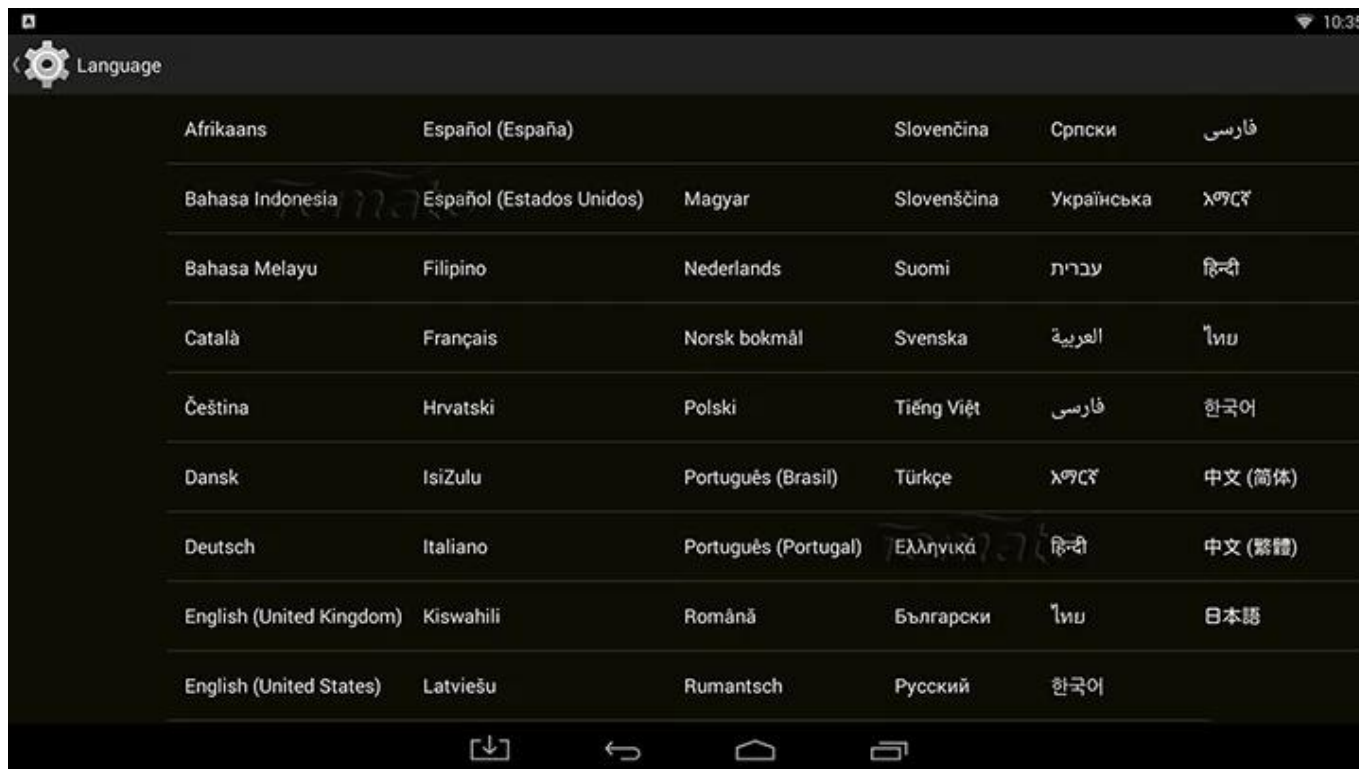

Il miglior MXQ TV-Box Android Quad Core TV Netflix Edition è progettato per rivoluzionare la tua esperienza di intrattenimento domestico. Ecco perché si distingue:

1. Potenti prestazioni quad-core:

Il processore quad-core garantisce un funzionamento fluido e un multitasking efficiente, consentendoti di riprodurre in streaming contenuti, giocare e navigare sul Web senza sforzo.

2. Risoluzione 4K Ultra HD:

Immergiti in immagini straordinarie con il supporto della risoluzione 4K Ultra HD. Goditi dettagli nitidi, colori vivaci e una nitidezza migliorata per un'esperienza visiva coinvolgente.

3. Integrazione con Netflix:

Accedi ai tuoi programmi, film e documentari Netflix preferiti direttamente dal TV Box Android MXQ. Goditi una vasta libreria di contenuti e consigli personalizzati.

4. Sistema operativo Android:

Scopri la versatilità del sistema operativo Android, che ti consente di scaricare e utilizzare un'ampia gamma di app, giochi e servizi di streaming dal Google Play Store.

5. Connettività Wi-Fi dual-band:

Goditi uno streaming senza interruzioni e velocità di download più elevate con la connettività Wi-Fi dual-band. Trasmetti in streaming i tuoi contenuti preferiti senza interruzioni o buffering.

6. Opzioni di archiviazione espandibili:

MXQ Android TV Box è dotato di ampio spazio di archiviazione per app, giochi e file multimediali. Espandi ulteriormente la memoria utilizzando una scheda microSD o unità USB esterne.