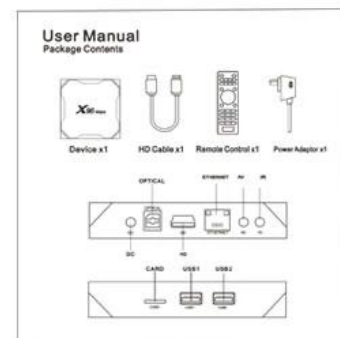

X96Max Smart Box

Scopri i tuoi film, programmi TV, giochi e app preferiti con una straordinaria qualità ad alta definizione. [Android TV Box](#) 9.0 è progettato per fornire velocità e reattività eccezionali, garantendo un'esperienza visiva fluida e coinvolgente. È dotato di Wi-Fi integrato e porte multiple, rendendo la connettività un gioco da ragazzi.