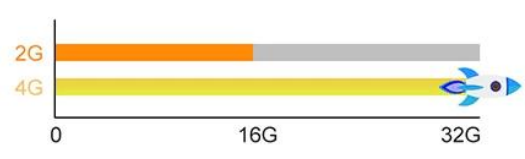

 DLNA  Airplay  Miracast

Dual wifi design and stable performance

2.4:100Mbps

Stronger penetration & More Stable

5G:250Mbps

Faster Transmission & Load Quickly

2.4+5G:400Mbps

Built-in T2TR, more efficient and stable

Android 9.0

application installation is more flexible

- More stable with applications
- Save 25% RAM in Spacet
- Faster & Safer responses

Download more apps

Amlogic S905X3 Quad Core

Faster, Smarter and More Powerful

4GB DDR3	32GB eMMC	Ultra-fast running speed
		Professional image processing

8K & 3D

The perfect combination of 8K and 3D, bring you a 3D visual experience
Feel the shock of the 3D cinema at home

H.265 Makes 8K within Reach