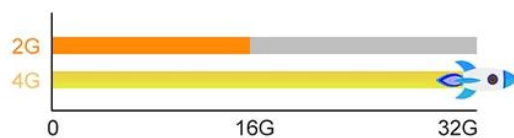

## Dual wifi design and stable performance

2.4:100Mbps

Stronger penetration & More Stable

5G:250Mbps

Faster Transmission & Load Quickly

2.4+5G:400Mbps

Built-in T2TR, more efficient and stable

# Android 9.0

application installation is more flexible

- More stable with applications
- Save 25% RAM in Spacet
- Faster & Safer responses

Download more apps

## Amlogic S905X3 Quad Core

Faster, Smarter and More Powerful

4GB DDR3	32GB eMMC	Ultra-fast running speed
		Professional image processing