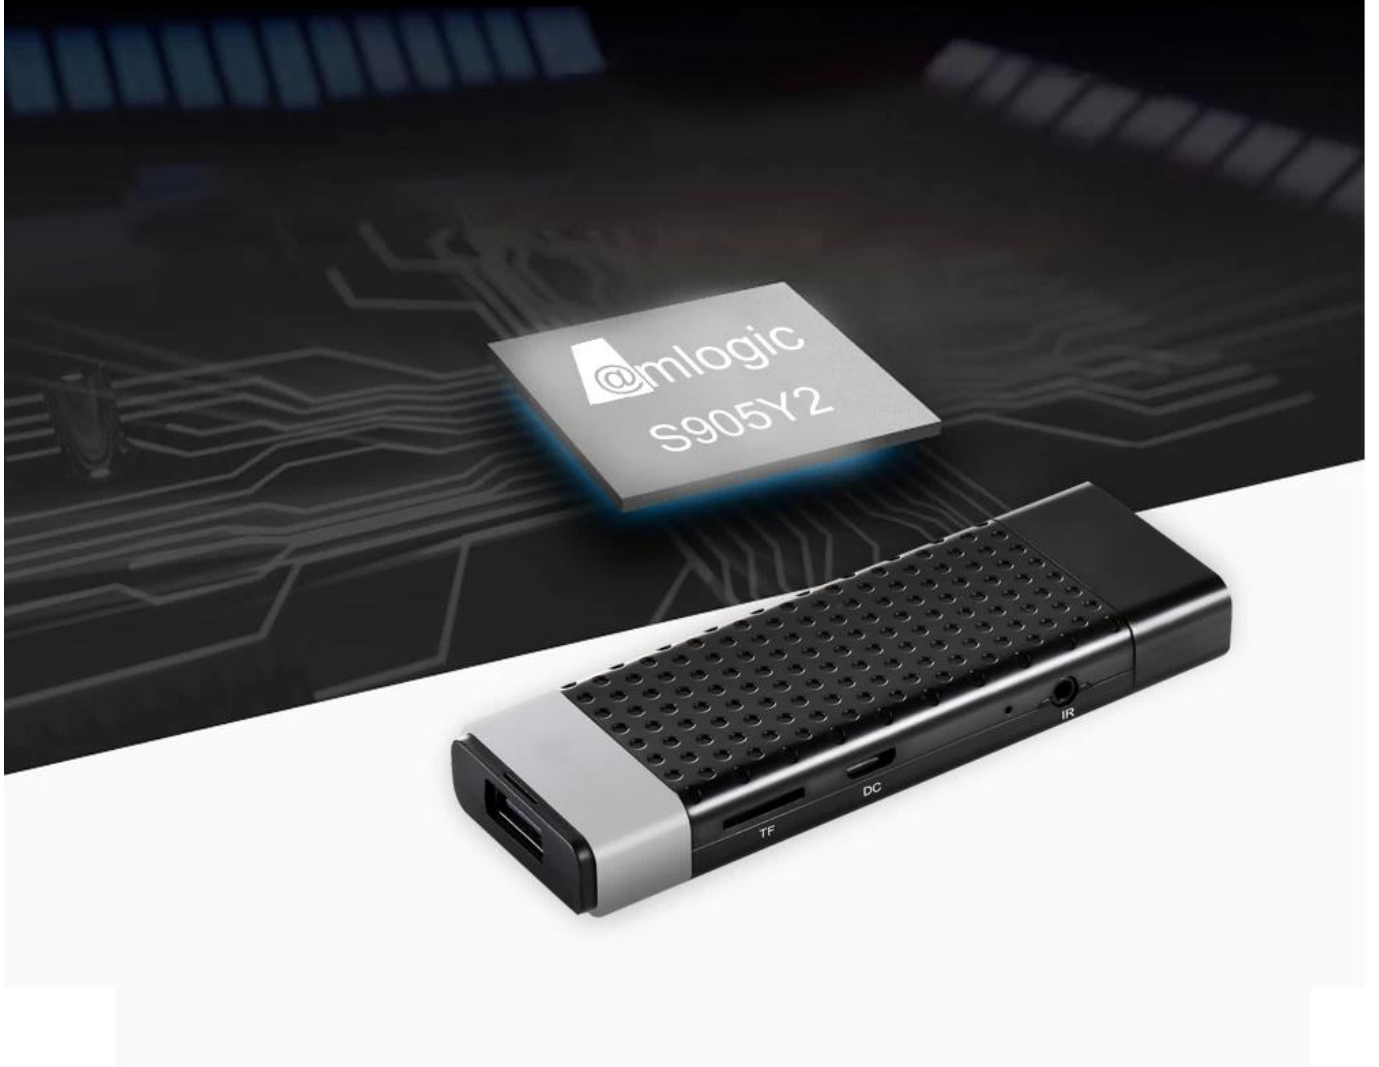

Neural Networks API

Smarter, faster, and moer powerful than ever chipset