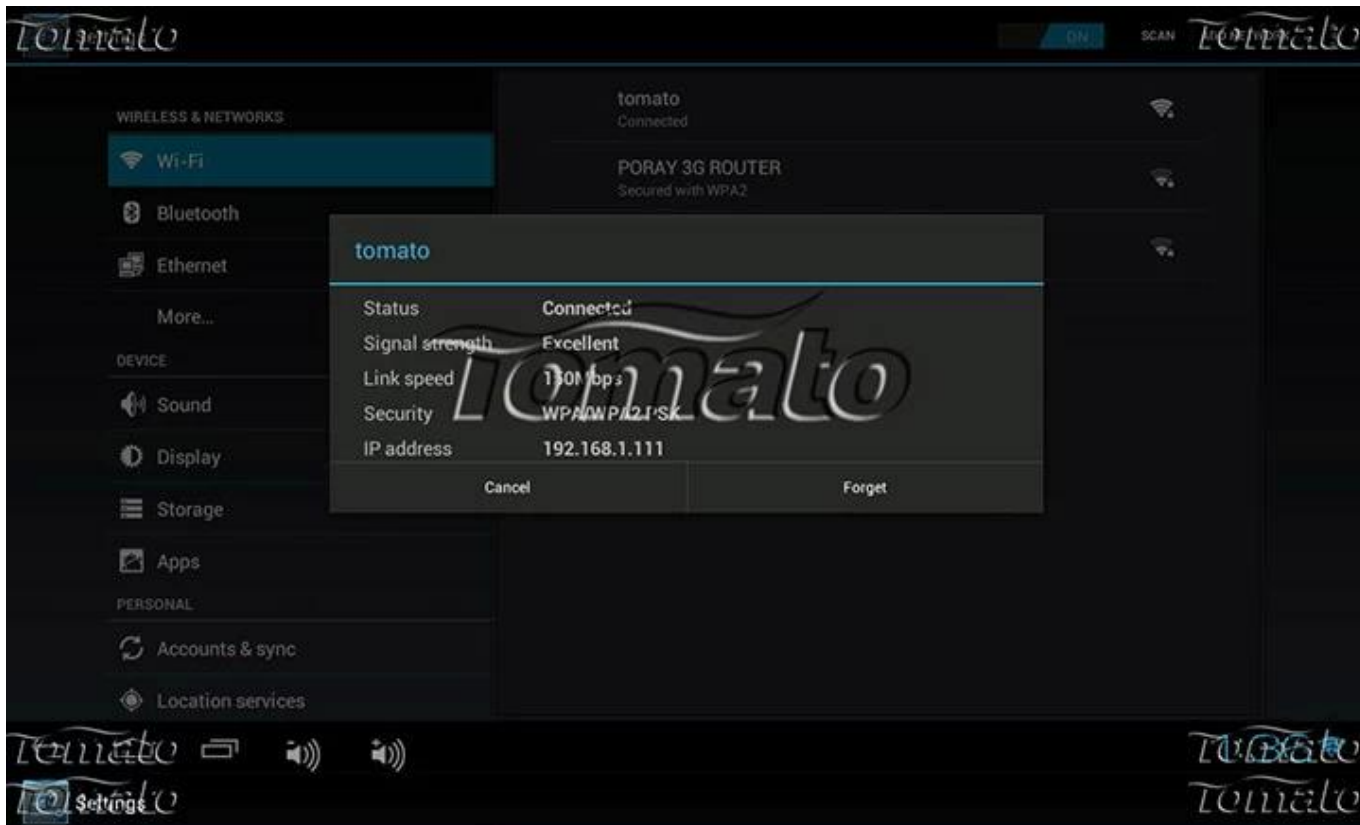

Downloads

Email

FileBrowser

Gallery

Media Center

MoviePlayer

MusicPlayer

Network

OOBE

PicturePlayer

Play Store

Popular Weeds

PPP-OC

screenshot

Search

Settings

Upgrade

Tomato

Tomato

WIRELESS & NETWORKS

- Wi-Fi
- Bluetooth
- Ethernet
- More...

DEVICE

- Sound
- Display
- Storage
- Apps

PERSONAL

- Accounts & sync
- Location services

Volumes

SYSTEM

Touch sounds

Digital audio output

PCM

RAW

Cancel