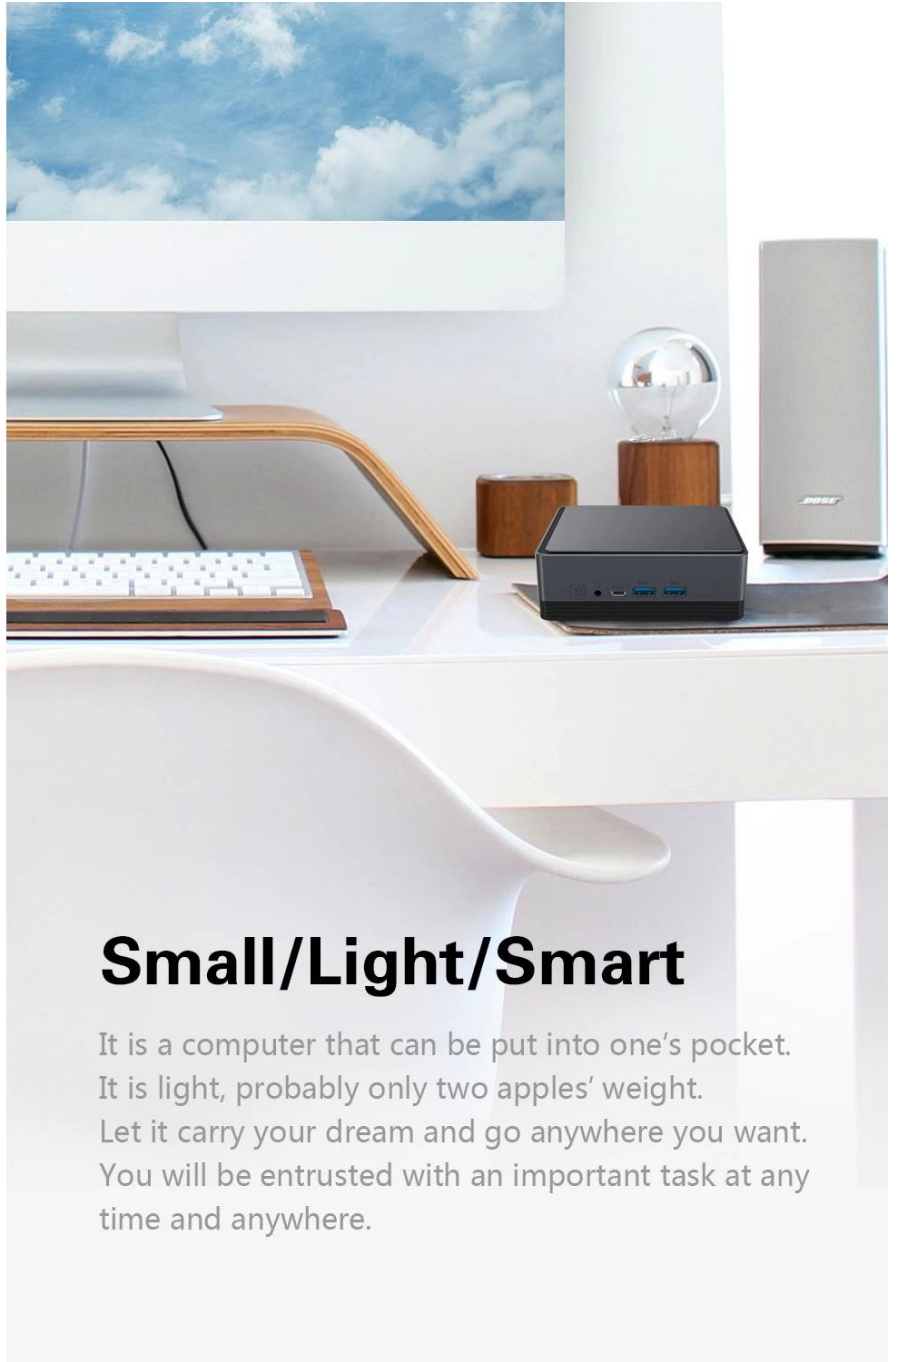

Mini PC Intel Windows 10 Intel i3-5005U 8GB RAM Supporto 128G SSD Doppio HDMI Onenuts Nut G5

Specifiche		
Modello numero:	Mini PC Intel Windows 10 Dado G5	
processore	Tipo di Processore	Intel® Broadwell-U i3-5005U, 2,0 GHz Doppio nucleo (2C/4T) BGA 40 mm x 24 mm x 1,3 mm
	Process	14nm
	Cache L2	Supporta la tecnologia Intel® Burst, supporta 3 MB di cache L2
Memoria	Tecnologia Memoria	SO-DIMM DDR3L 1600Mhz a canale singolo DDR3L da 8 GB
Porta di comunicazione	LAN senza fili/Bluetooth	Intel Stone Peak AC3165 802.11 a/b/g/n/ac 1x1 e modulo combinato Bluetooth 4.0
Lettore di schede	Controllore	SOC
	Lettore di schede	Micro SD
I/O	Jack DC-IN	x1
	USB 2.0 (tipo A)	x2
	USB 3.0 (tipo A)	x2
	USB3.0 Gen.2 Tipo C	x1
	GigaLAN(RJ45)	x1
	HDMI1.4	x2
Audio magazzinaggio	Jack audio	x1
	SSD	128GB
	HDD	500 GB~2 TB
Tasti di scelta rapida	Pulsante di accensione	x1
Energia	adattatore per corrente alternata	CA 100~240 V, 50/60 Hz, 12 V/3 A
Software	Supporta il sistema operativo	Windows 10 a casa
	WHQL/CTS	

Quick startup, fast loading, time saving, working efficiency improving and entertainment enjoying.

Human-friendly Cover Design

Pressing the cover switch to open the case, it is convenient to replace the hard disk.

① Press switch

② Open the top cover and replace the hard drive

③ Replacement completed and close the lid

-
-
-

-
-
-

Small/Light/Smart

It is a computer that can be put into one's pocket.
It is light, probably only two apples' weight.
Let it carry your dream and go anywhere you want.
You will be entrusted with an important task at any
time and anywhere.

Various Interfaces

Various interfaces such as HDMI, LAN, USB, etc. can bring you a smart and colorful enjoyment.

- ① Switch button
- ② Audio Jack
- ③ Type-C
- ④ USB
- ⑤ USB
- ⑥ DC
- ⑦ HDMI
- ⑧ HDMI
- ⑨ USB
- ⑩ USB
- ⑪ LAN